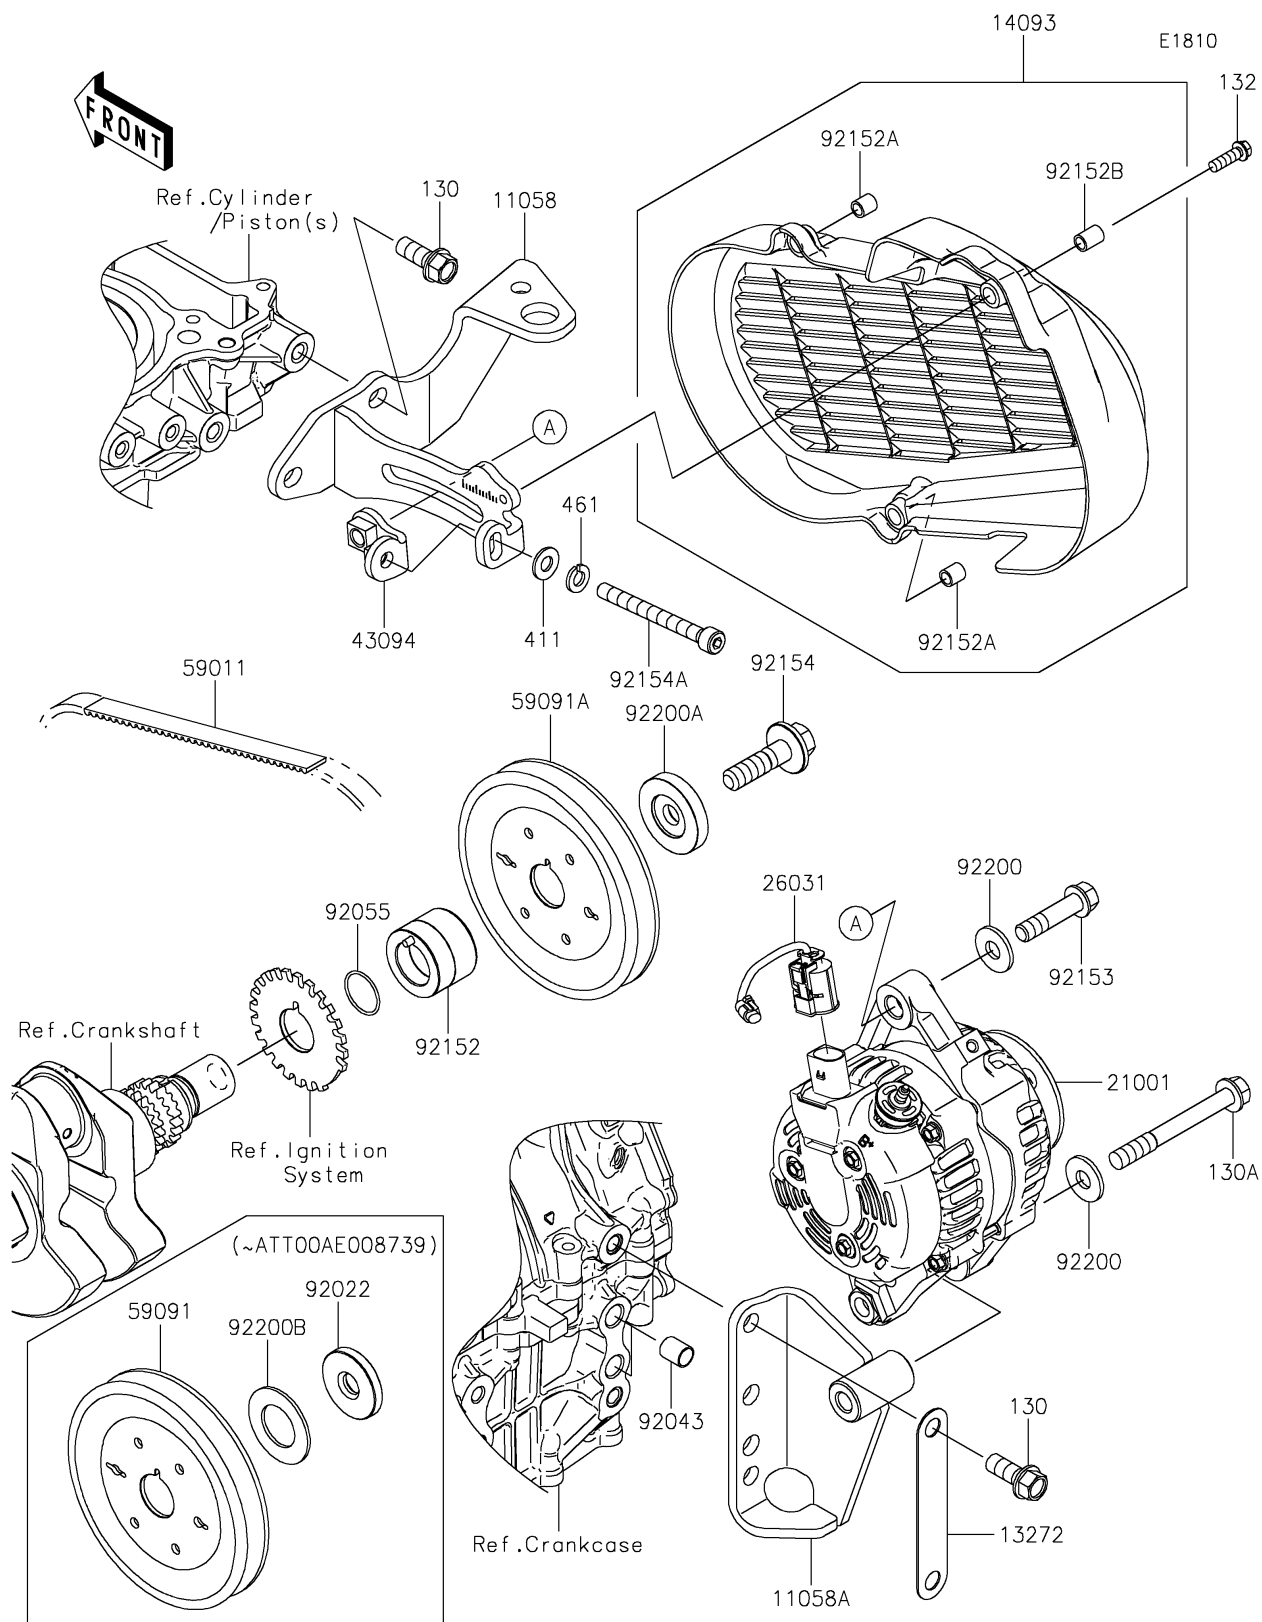

2024 MULE PRO-FXT™ 1000 LE CAMO

PARTS DIAGRAM

Generator