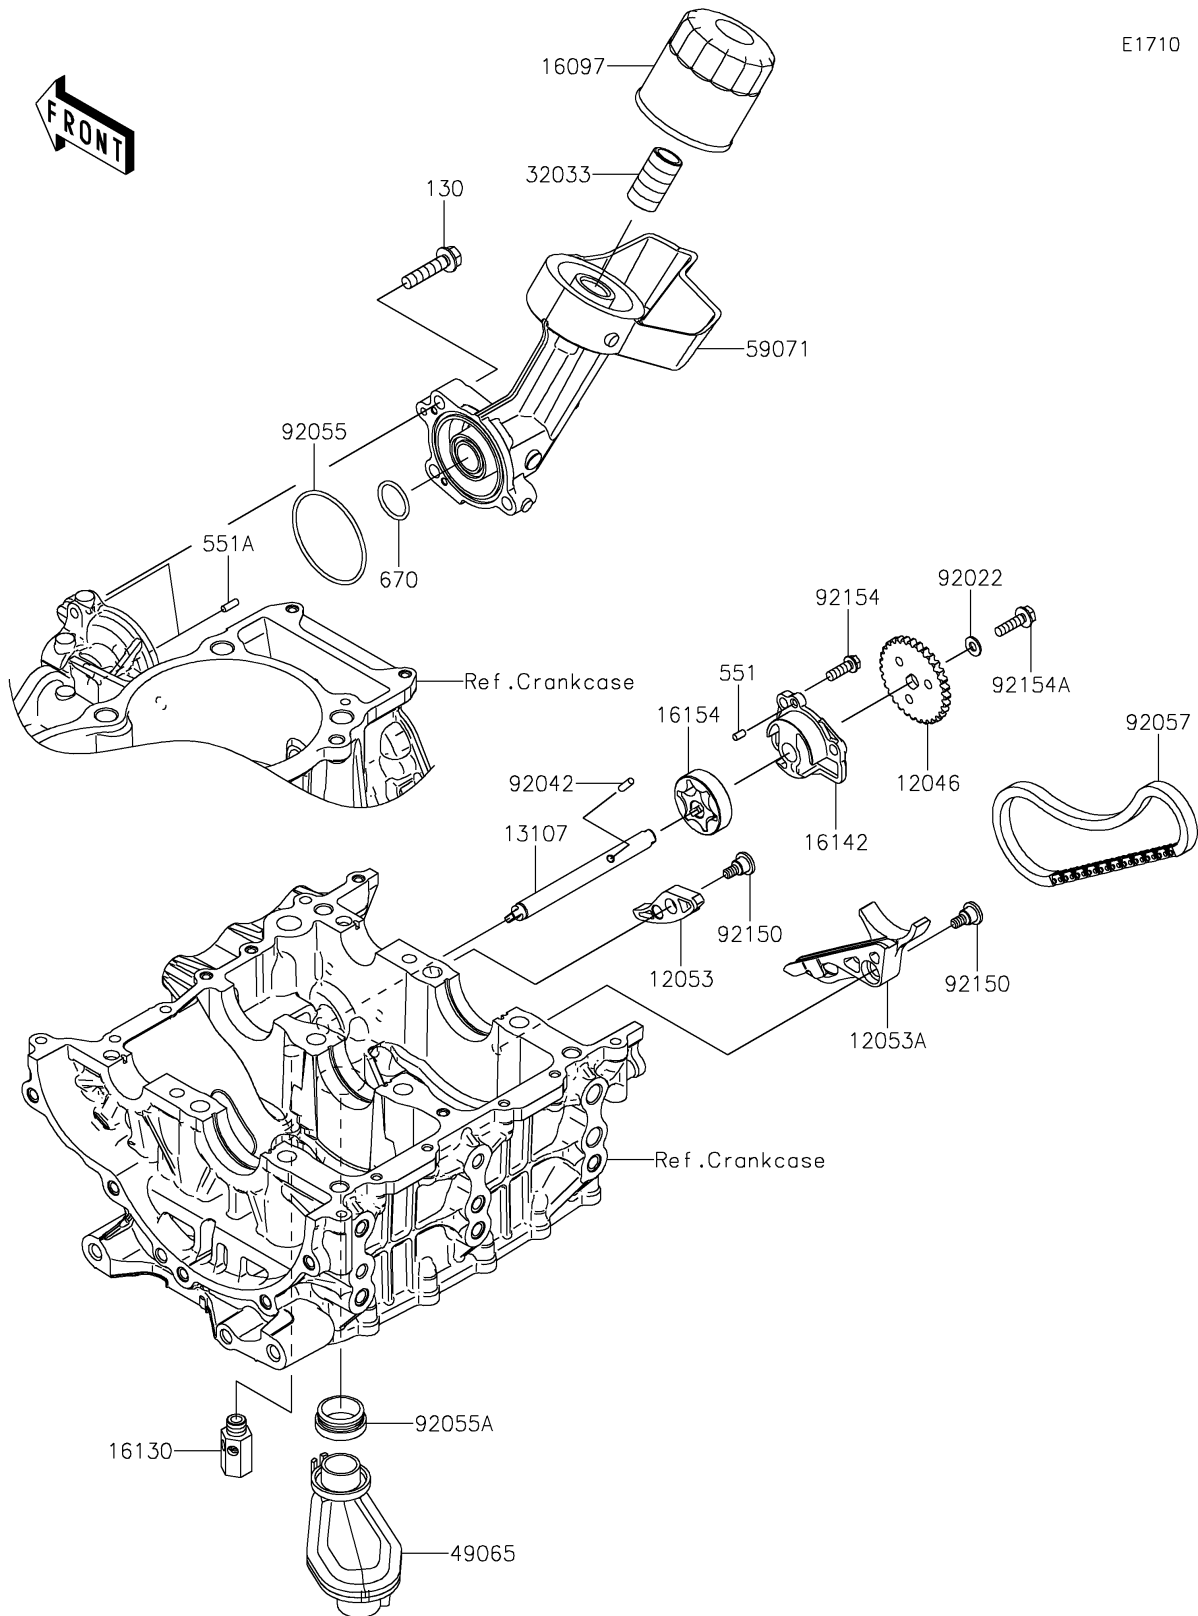

2026 MULE PRO-FXT™ 1000 LE CAMO

PARTS DIAGRAM

Oil Pump/Oil Filter

2026 MULE PRO-FXT™ 1000 LE CAMO

PARTS LIST

Oil Pump/Oil Filter

ITEM NAME	PART NUMBER	QUANTITY
-----------	-------------	----------
