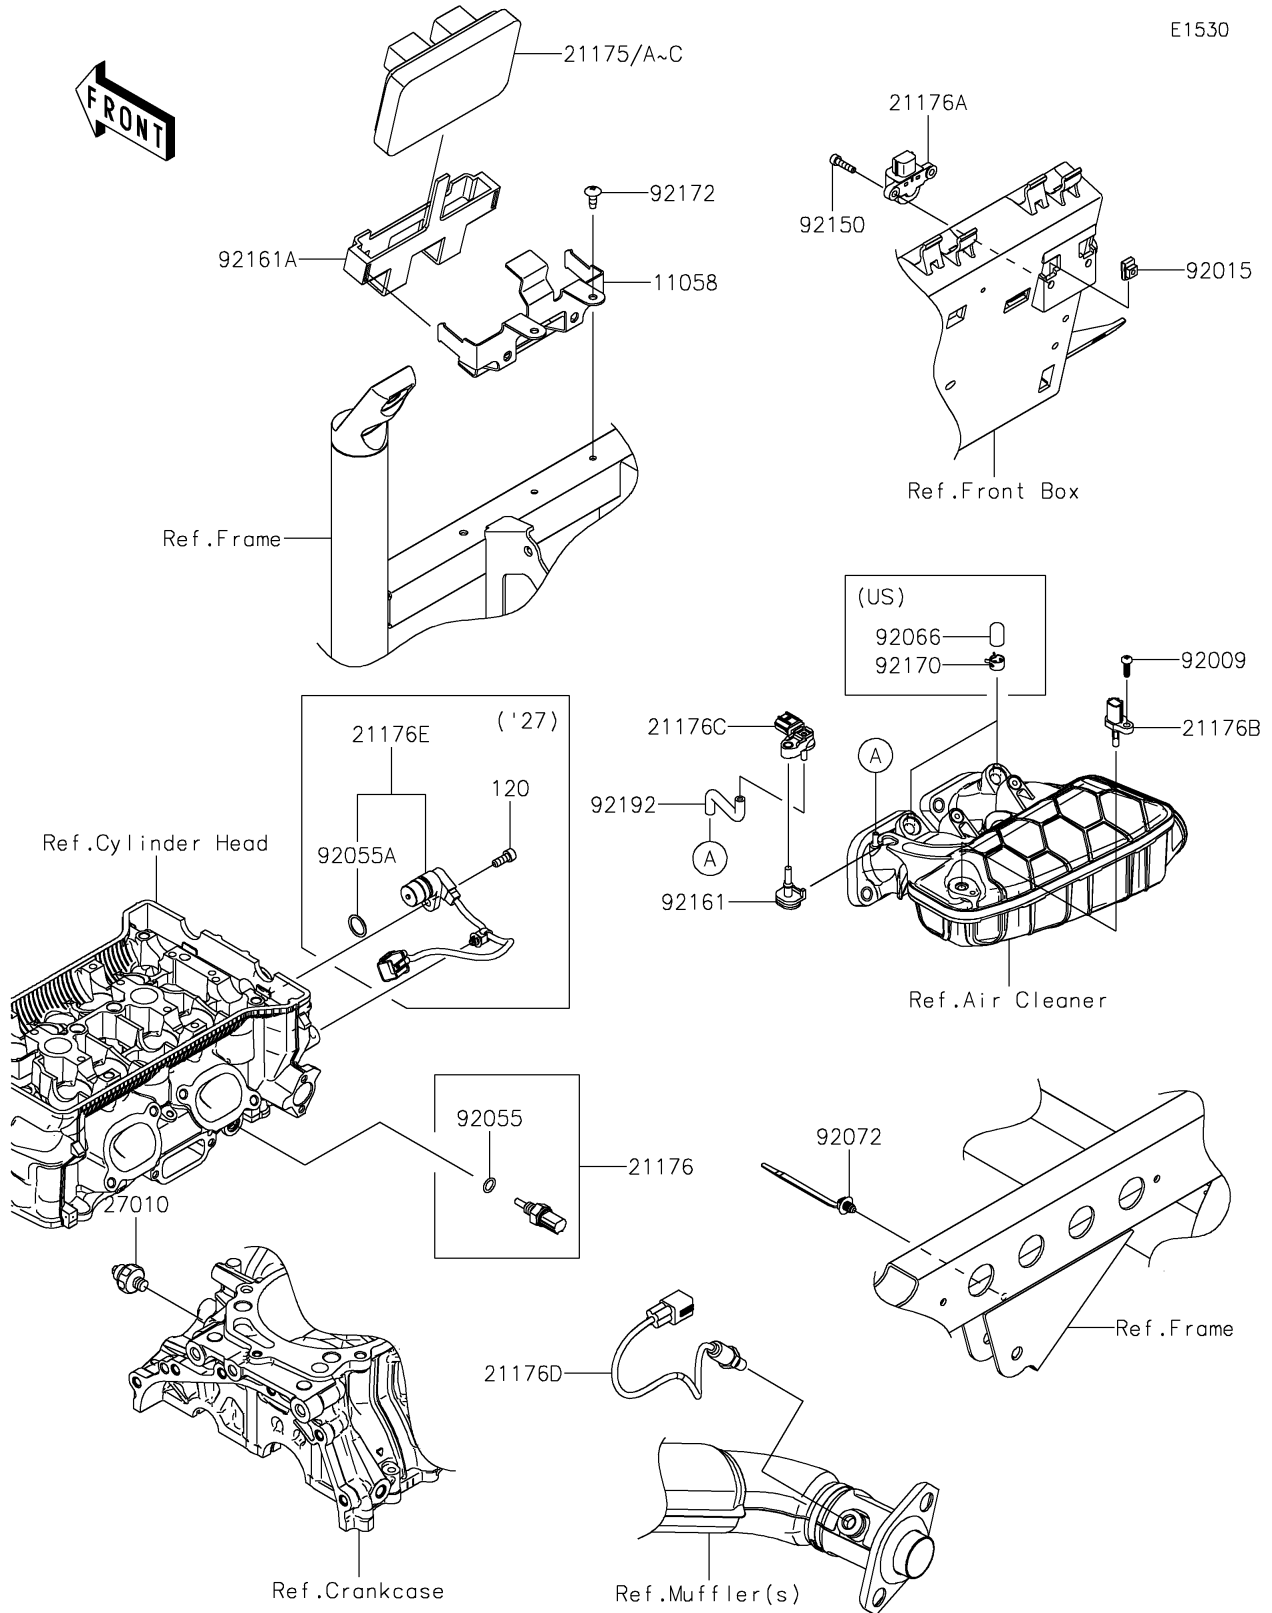

2025 MULE PRO-FXR 1000

PARTS DIAGRAM

Fuel Injection

E1530

2025 MULE PRO-FXR 1000

PARTS LIST

Fuel Injection

ITEM NAME

PART NUMBER

QUANTITY
