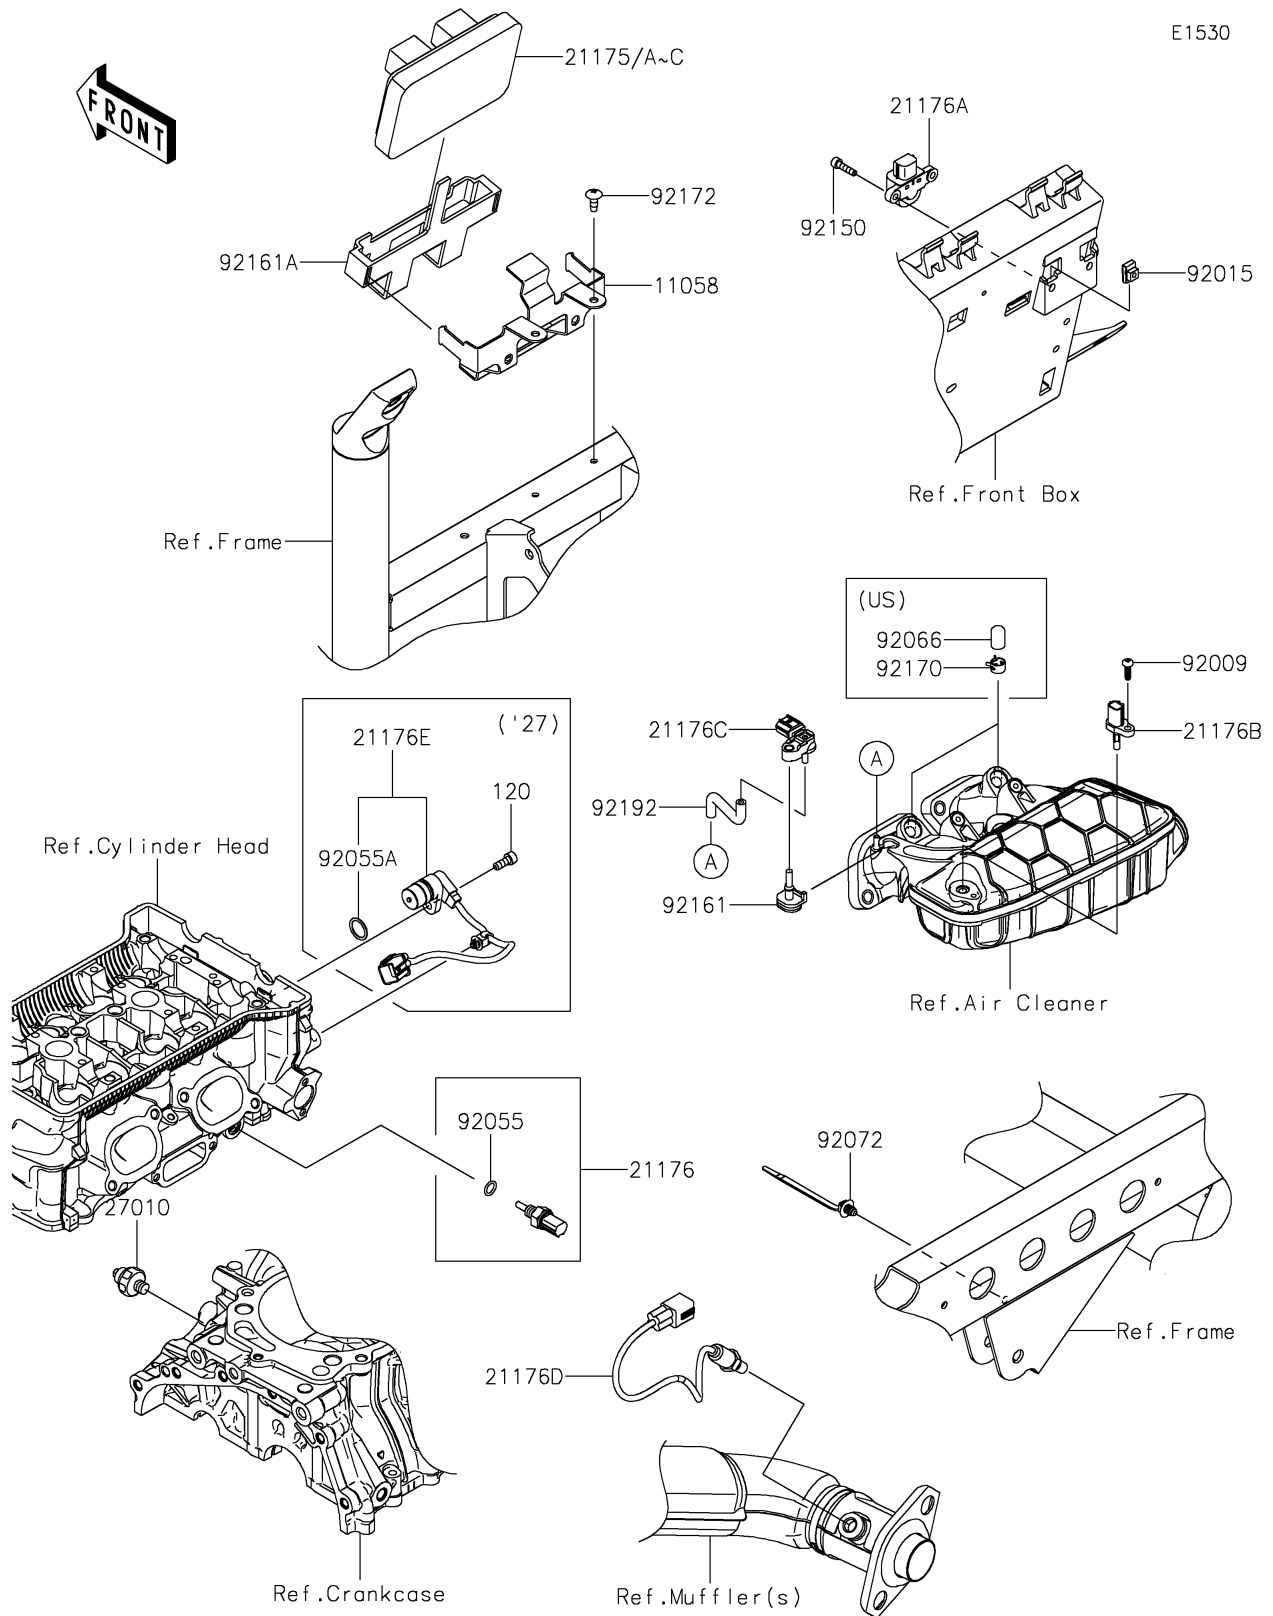

2025 MULE PRO-FXR 1000

PARTS DIAGRAM

Fuel Injection

E1530

2025 MULE PRO-FXR 1000

PARTS LIST

Fuel Injection

ITEM NAME	PART NUMBER	QUANTITY
BRACKET,ECU (Ref # 11058)	11058-0323	1
CONTROL UNIT-ELECTRONIC (Ref # 21175)	21175-1853	1
CONTROL UNIT-ELECTRONIC (Ref # 21175A)	21175-1877	1
SENSOR,WATER TEMP (Ref # 21176)	21176-0009	1
SENSOR,VEHICLE-DOWN (Ref # 21176A)	21176-0026	1
SENSOR,AIR TEMPERATURE (Ref # 21176B)	21176-0048	1
SENSOR,PRESSURE (Ref # 21176C)	21176-0906	1
SENSOR,OXYGEN (Ref # 21176D)	21176-1192	1
SWITCH,OIL PRESSURE (Ref # 27010)	27010-1313	1
SCREW,TAPPING,5X16 (Ref # 92009)	92009-1264	1
NUT,5MM (Ref # 92015)	92015-1627	2
RING-O,9.5X1.9 (Ref # 92055)	92055-0016	1
PLUG (Ref # 92066)	92066-0862	2
BAND,OS170-FT7(BLACK) (Ref # 92072)	92072-1414	1
BOLT,SOCKET,5X20 (Ref # 92150)	92150-1019	2
DAMPER (Ref # 92161)	92161-0673	1
DAMPER,ECU (Ref # 92161A)	92161-2481	1
CLAMP (Ref # 92170)	92170-2043	2
SCREW,TAPPING,6X16 (Ref # 92172)	92172-0739	2
TUBE (Ref # 92192)	92192-2633	1