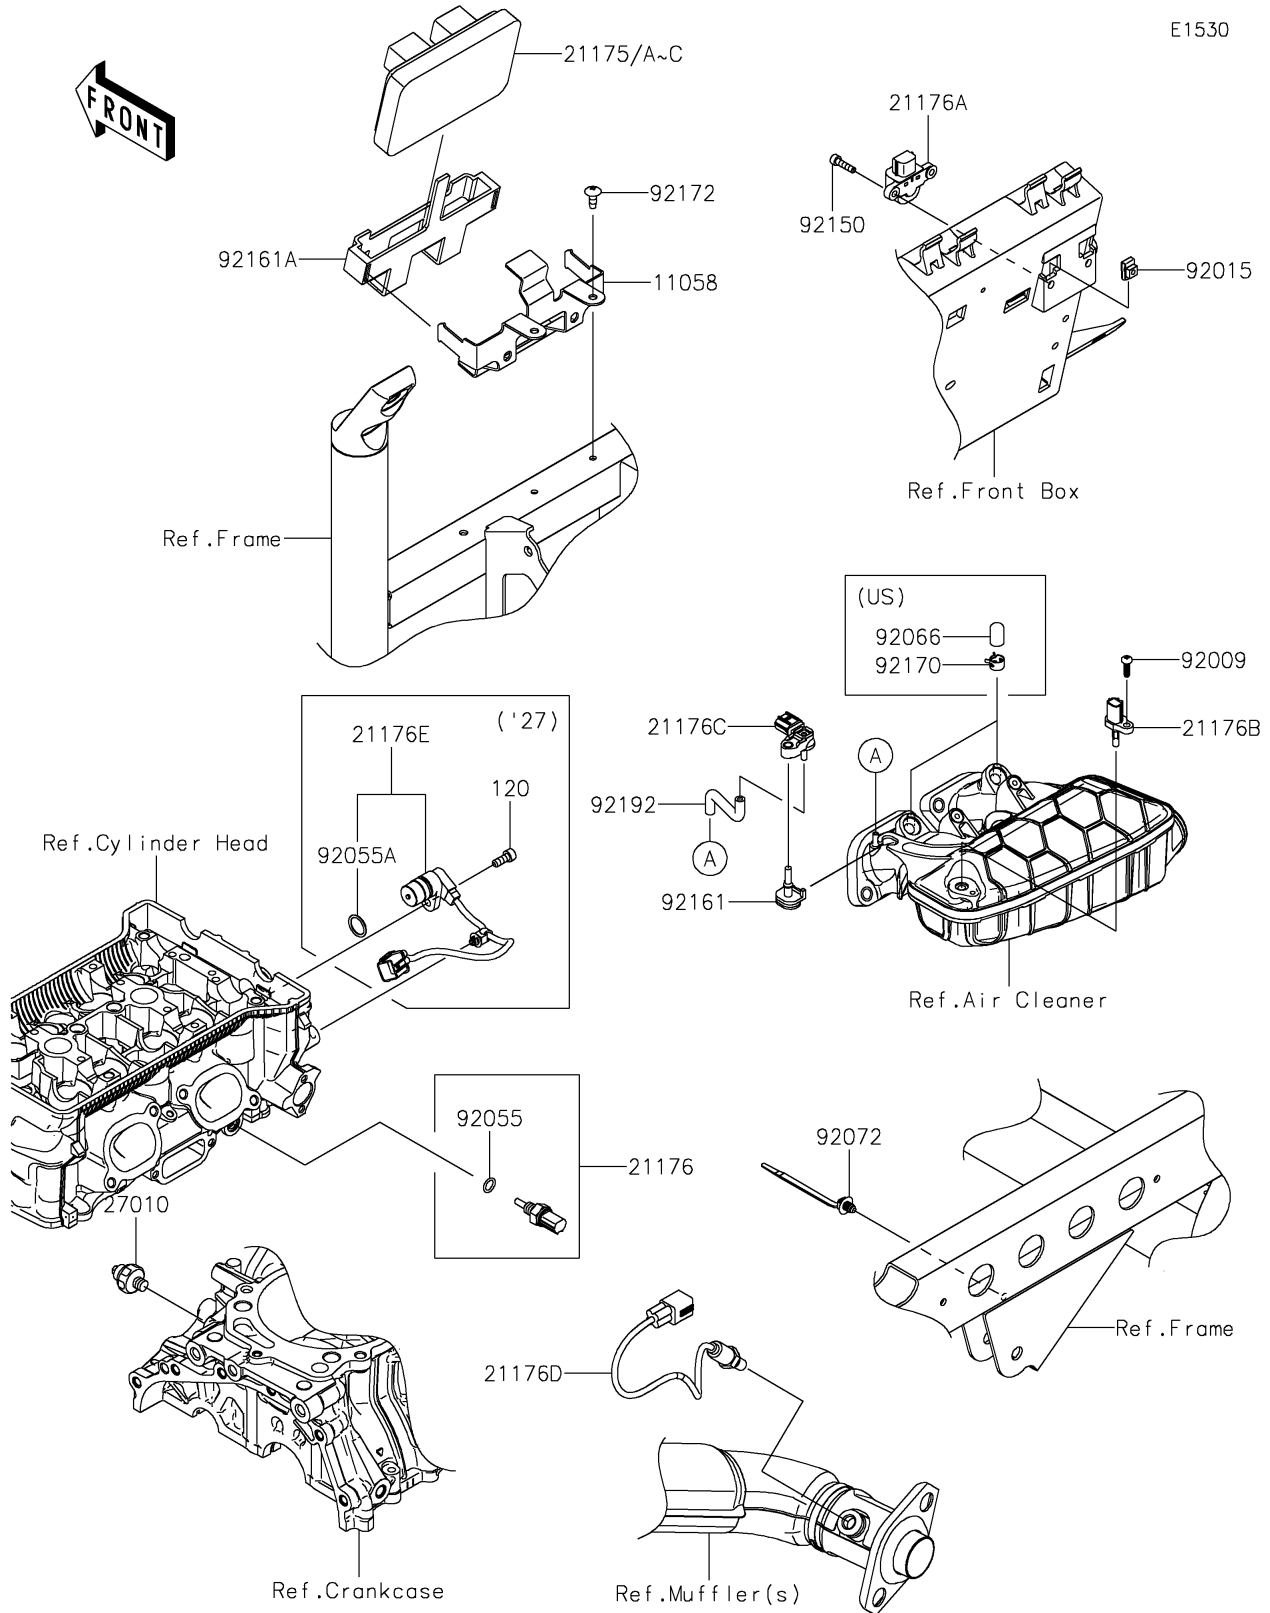

## PARTS DIAGRAM

### Fuel Injection

E1530

## PARTS LIST

### Fuel Injection

ITEM NAME	PART NUMBER	QUANTITY
BRACKET,ECU (Ref # 11058)	11058-0323	1
CONTROL UNIT-ELECTRONIC (Ref # 21175)	21175-1853	1
CONTROL UNIT-ELECTRONIC (Ref # 21175A)	21175-1877	1
SENSOR,WATER TEMP (Ref # 21176)	21176-0009	1
SENSOR,VEHICLE-DOWN (Ref # 21176A)	21176-0026	1
SENSOR,AIR TEMPERATURE (Ref # 21176B)	21176-0048	1
SENSOR,PRESSURE (Ref # 21176C)	21176-0906	1
SENSOR,OXYGEN (Ref # 21176D)	21176-1192	1
SWITCH,OIL PRESSURE (Ref # 27010)	27010-1313	1
SCREW,TAPPING,5X16 (Ref # 92009)	92009-1264	1
NUT,5MM (Ref # 92015)	92015-1627	2
RING-O,9.5X1.9 (Ref # 92055)	92055-0016	1
PLUG (Ref # 92066)	92066-0862	2
BAND,OS170-FT7(BLACK) (Ref # 92072)	92072-1414	1
BOLT,SOCKET,5X20 (Ref # 92150)	92150-1019	2
DAMPER (Ref # 92161)	92161-0673	1
DAMPER,ECU (Ref # 92161A)	92161-2481	1
CLAMP (Ref # 92170)	92170-2043	2
SCREW,TAPPING,6X16 (Ref # 92172)	92172-0739	2
TUBE (Ref # 92192)	92192-2633	1