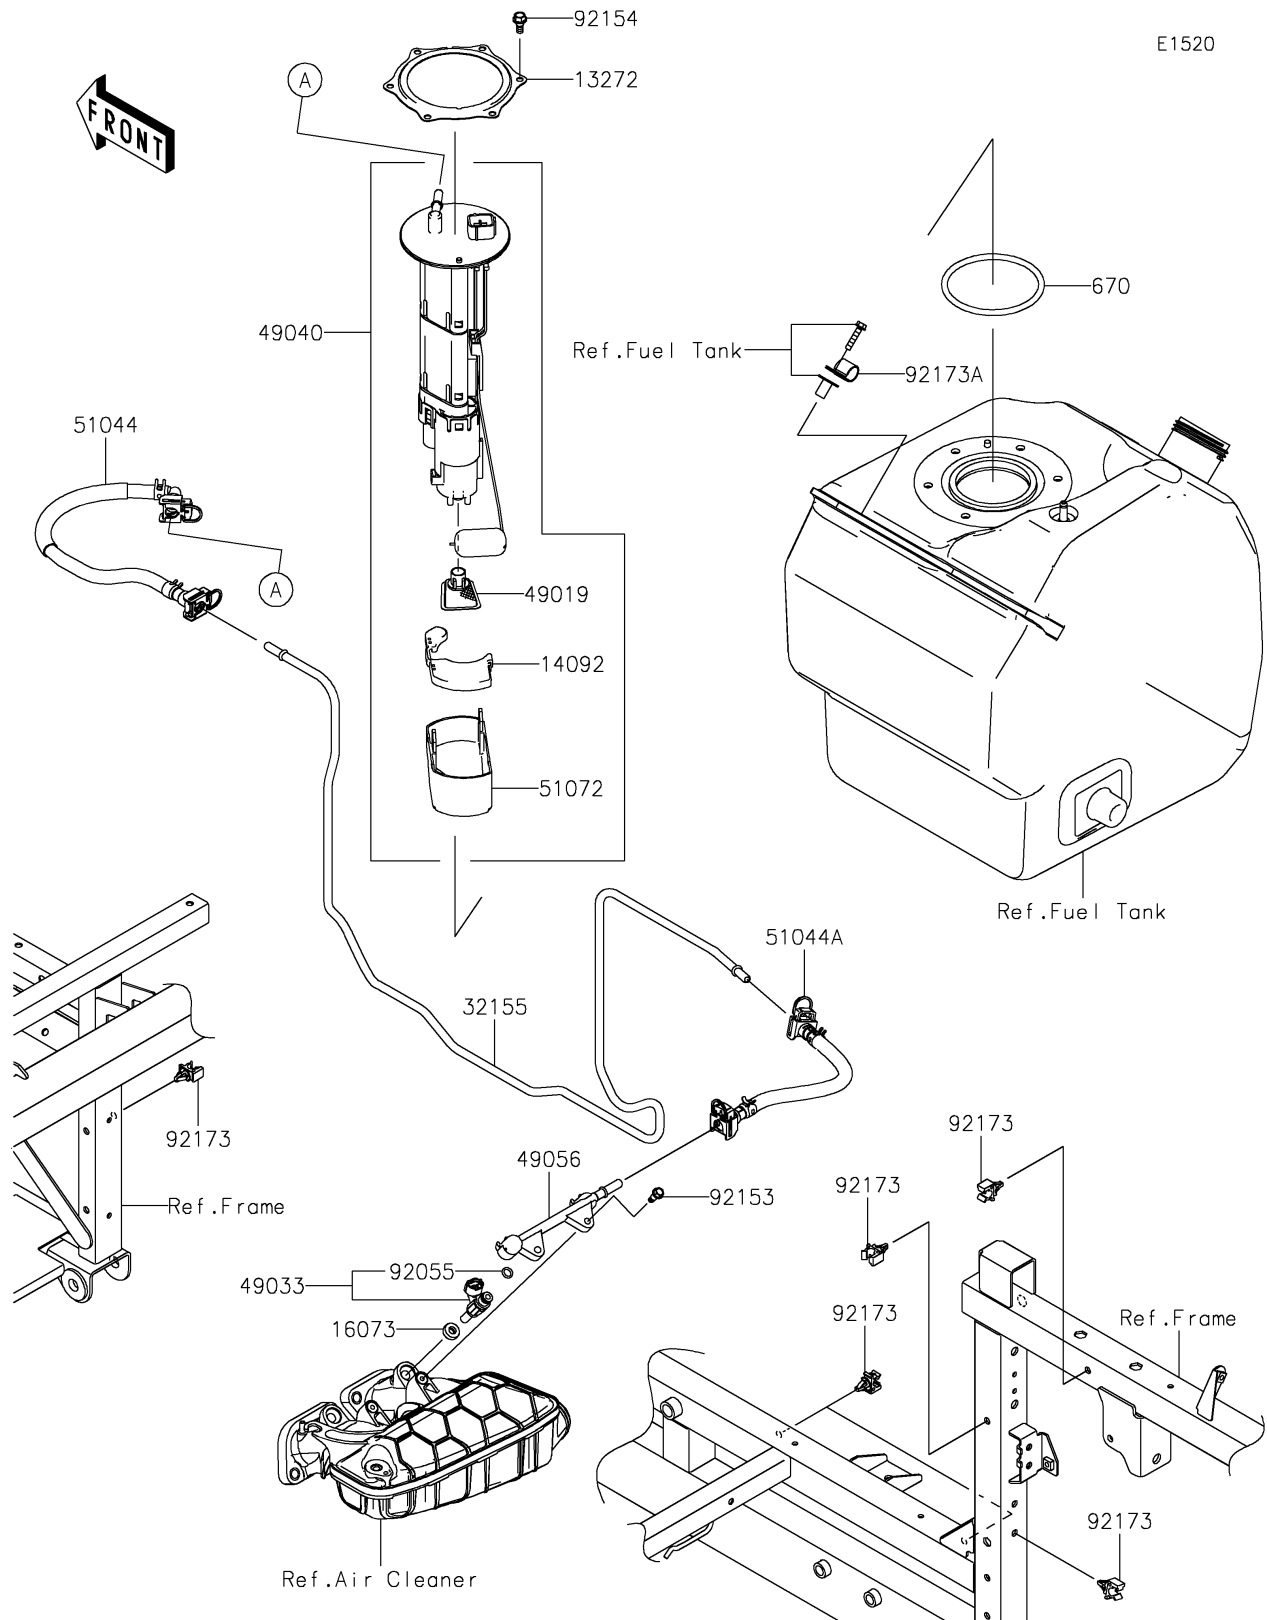

2024 MULE PRO-FXT™ 1000 LE CAMO

PARTS DIAGRAM

Fuel Pump

2024 MULE PRO-FXT™ 1000 LE CAMO

Kawasaki
Let the Good Times Roll®

PARTS LIST

Fuel Pump

ITEM NAME	PART NUMBER	QUANTITY
-----------	-------------	----------
