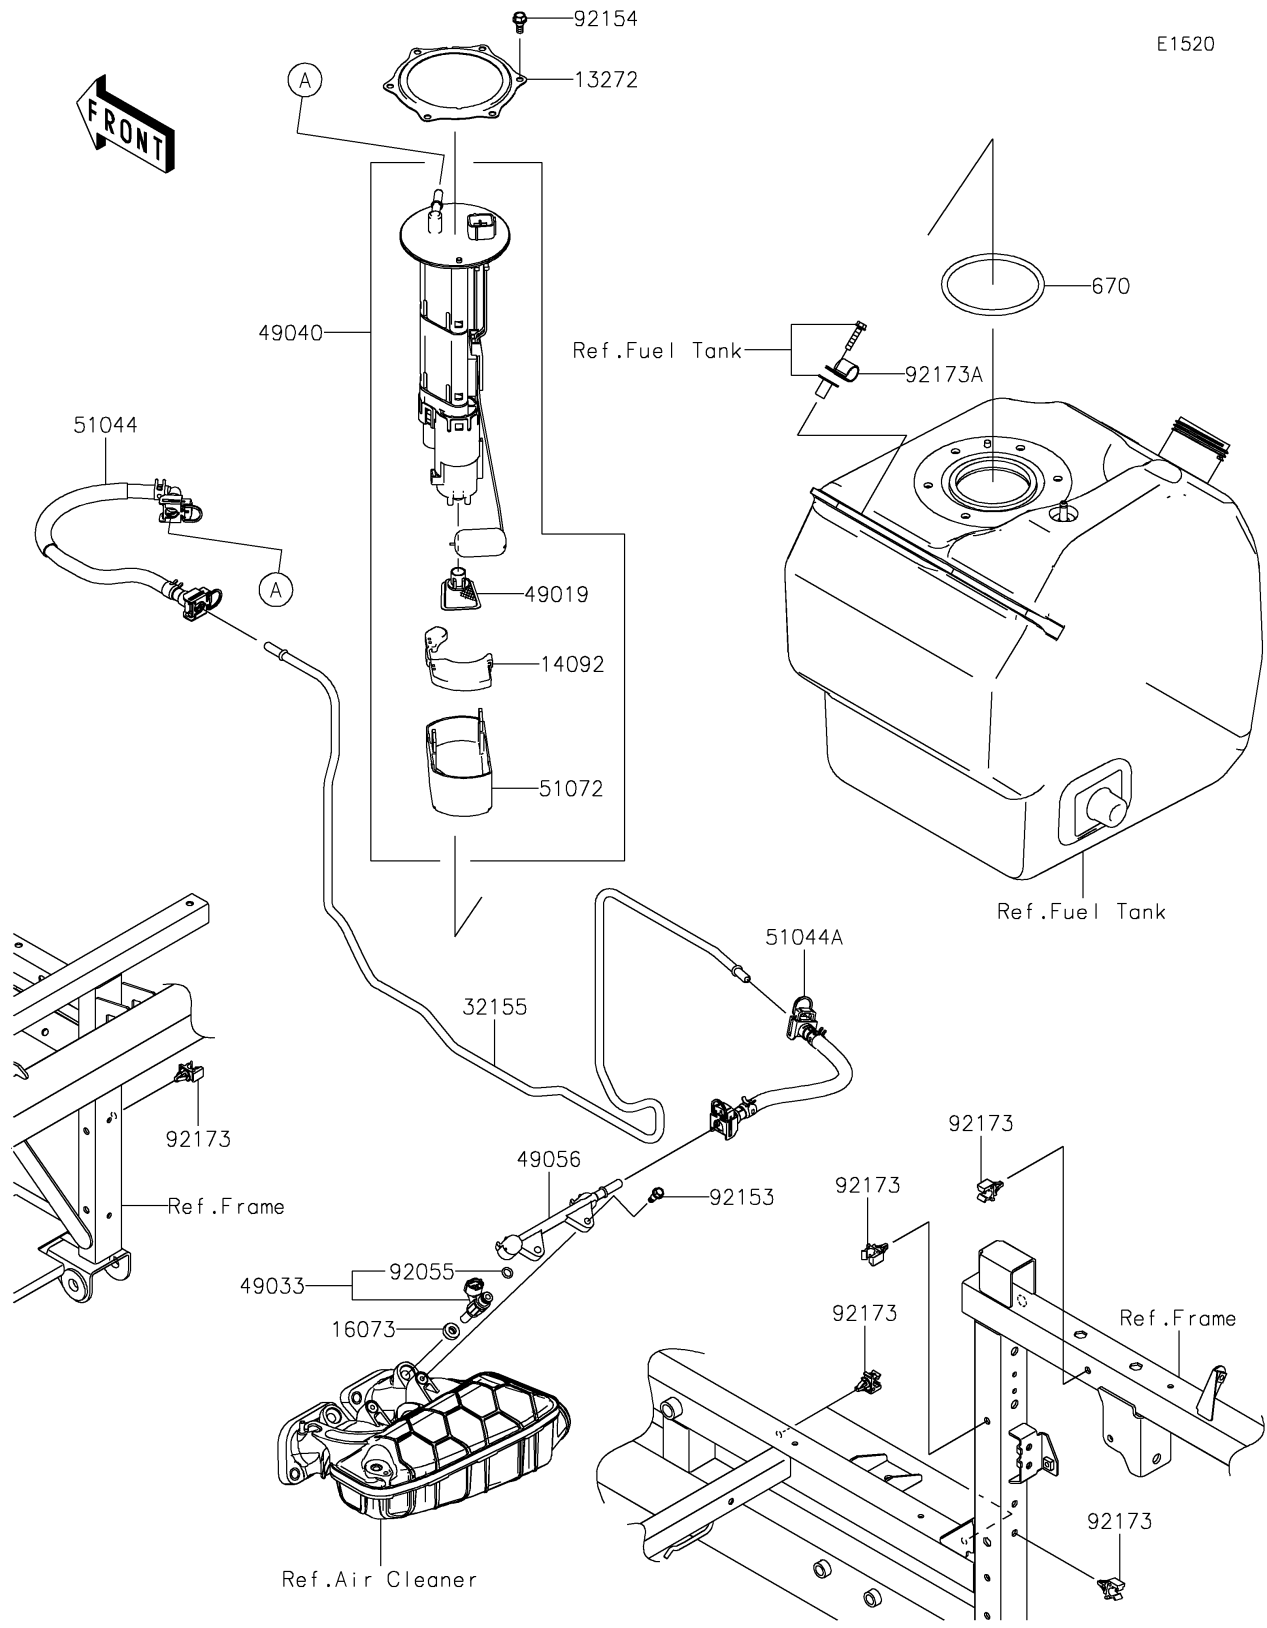

2025 MULE PRO-FXR 1000

PARTS DIAGRAM

Fuel Pump

2025 MULE PRO-FXR 1000

PARTS LIST

Fuel Pump

ITEM NAME	PART NUMBER	QUANTITY
PLATE (Ref # 13272)	13272-2500	1
COVER (Ref # 14092)	14092-1044	1
INSULATOR (Ref # 16073)	16073-0129	2
PIPE,FUEL (Ref # 32155)	32155-7380	1
FILTER-FUEL (Ref # 49019)	49019-0013	1
NOZZLE-INJECTION (Ref # 49033)	49033-0040	2
PUMP-FUEL (Ref # 49040)	49040-0832	1
PIPE-INJECTION (Ref # 49056)	49056-0566	1
TUBE-ASSY,TANK-PIPE (Ref # 51044)	51044-1260	1
TUBE-ASSY,PIPE-ENGINE (Ref # 51044A)	51044-1261	1
CHAMBER-FUEL (Ref # 51072)	51072-0003	1
RING-O,INJECTION NOZZLE (Ref # 92055)	92055-0937	2
BOLT,FLANGED,5MM (Ref # 92153)	92153-0361	2
BOLT,FUEL PUMP (Ref # 92154)	92154-1326	6
CLAMP,FUEL PIPE (Ref # 92173)	92173-1213	6
CLAMP (Ref # 92173A)	92173-2551	1
O RING (Ref # 670)	670E5090	1