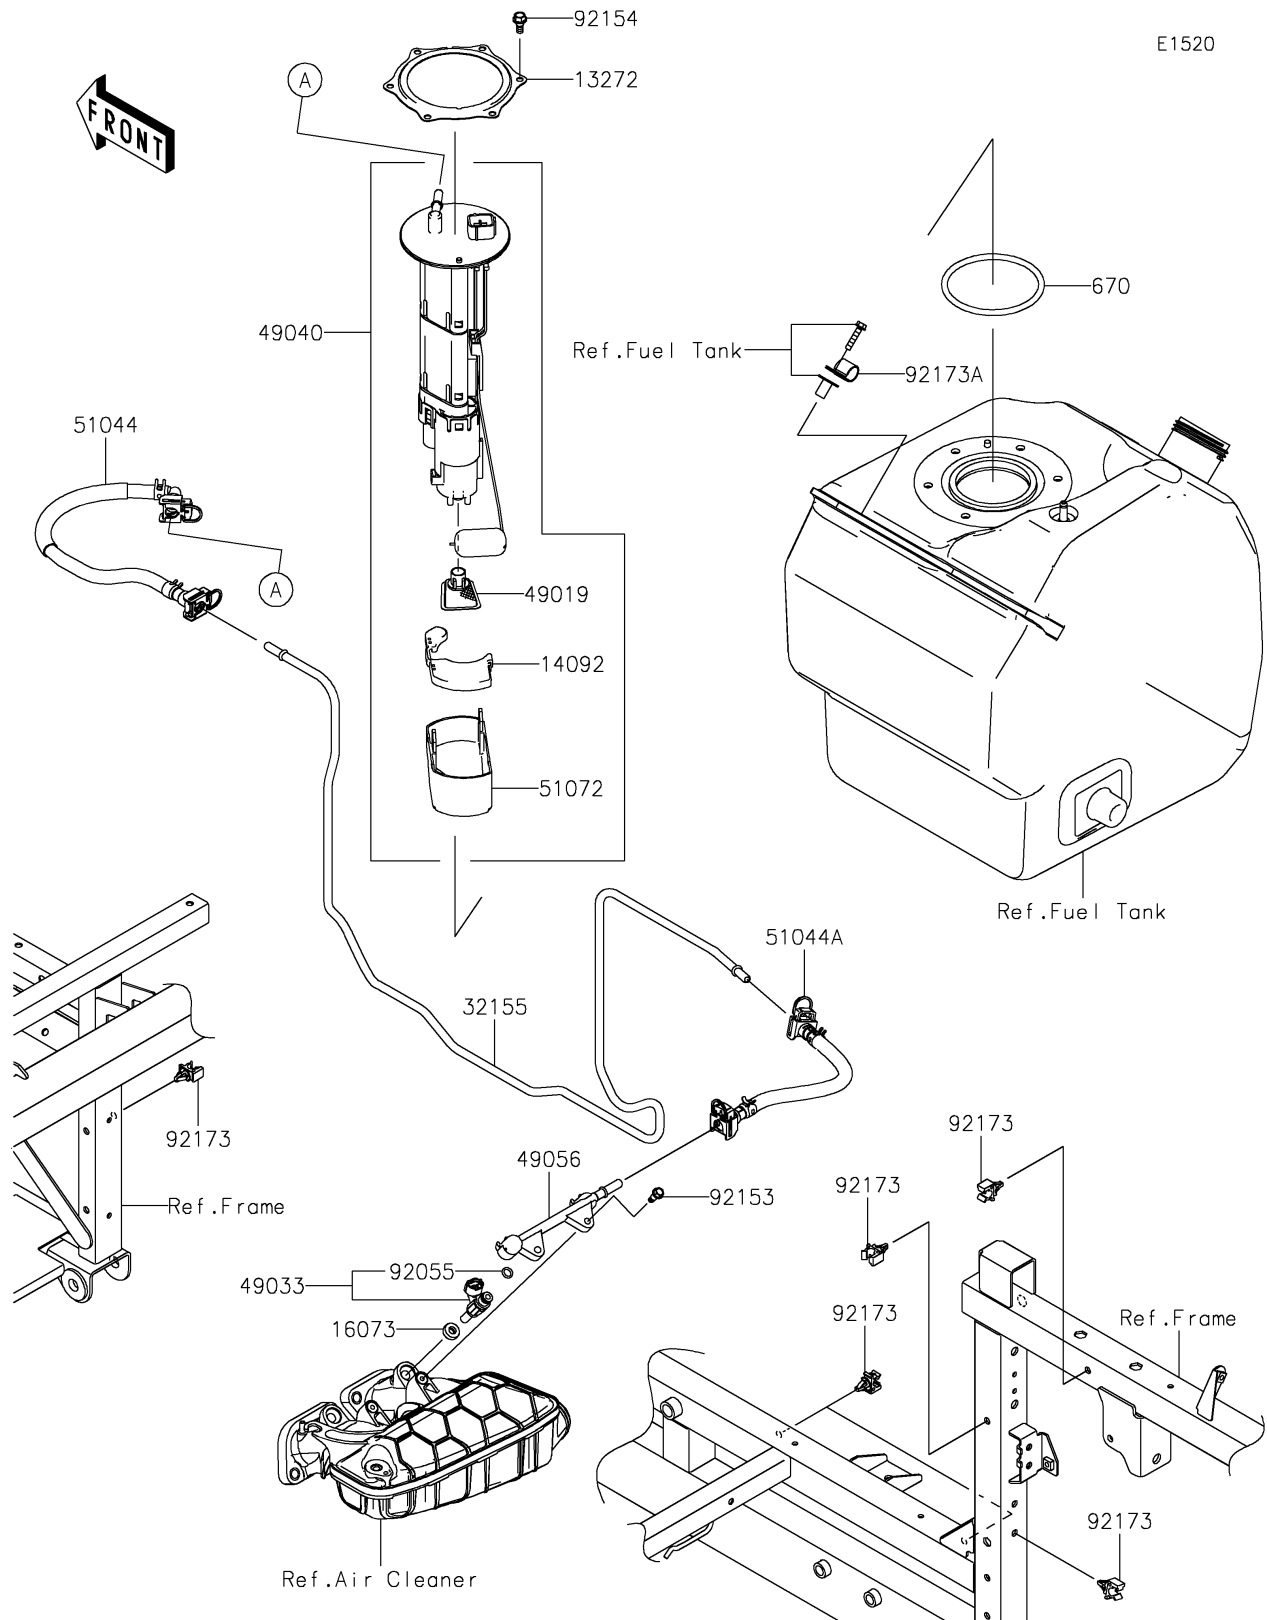

## PARTS DIAGRAM

### Fuel Pump

## PARTS LIST

### Fuel Pump

ITEM NAME	PART NUMBER	QUANTITY
PLATE (Ref # 13272)	13272-2500	1
COVER (Ref # 14092)	14092-1044	1
INSULATOR (Ref # 16073)	16073-0129	2
PIPE,FUEL (Ref # 32155)	32155-7380	1
FILTER-FUEL (Ref # 49019)	49019-0013	1
NOZZLE-INJECTION (Ref # 49033)	49033-0040	2
PUMP-FUEL (Ref # 49040)	49040-0832	1
PIPE-INJECTION (Ref # 49056)	49056-0566	1
TUBE-ASSY,TANK-PIPE (Ref # 51044)	51044-1260	1
TUBE-ASSY,PIPE-ENGINE (Ref # 51044A)	51044-1261	1
CHAMBER-FUEL (Ref # 51072)	51072-0003	1
RING-O,INJECTION NOZZLE (Ref # 92055)	92055-0937	2
BOLT,FLANGED,5MM (Ref # 92153)	92153-0361	2
BOLT,FUEL PUMP (Ref # 92154)	92154-1326	6
CLAMP,FUEL PIPE (Ref # 92173)	92173-1213	6
CLAMP (Ref # 92173A)	92173-2551	1
O RING (Ref # 670)	670E5090	1