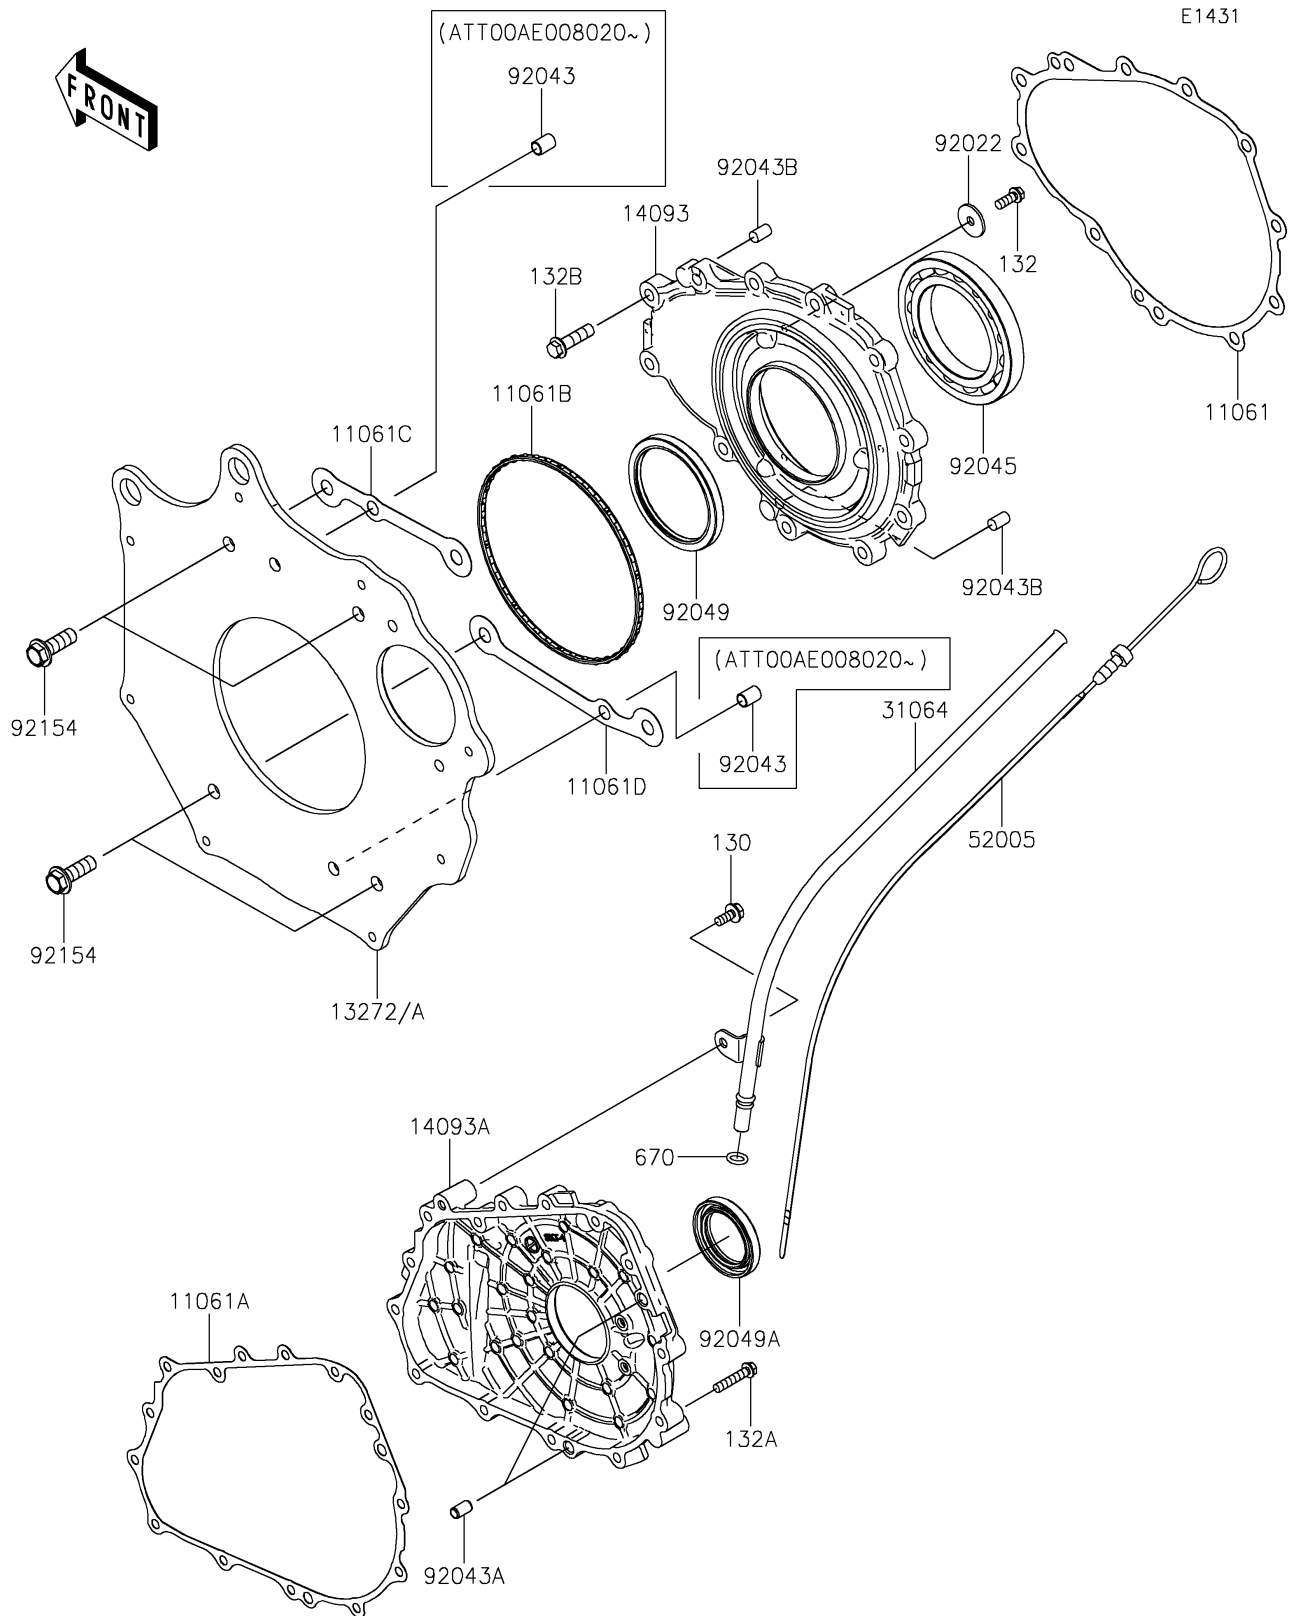

2026 MULE PRO-FXT™ 1000 LE CAMO

PARTS DIAGRAM

Engine Cover(s)

2026 MULE PRO-FXT™ 1000 LE CAMO

Kawasaki
Let the Good Times Roll®

PARTS LIST

Engine Cover(s)

ITEM NAME

PART NUMBER

QUANTITY
