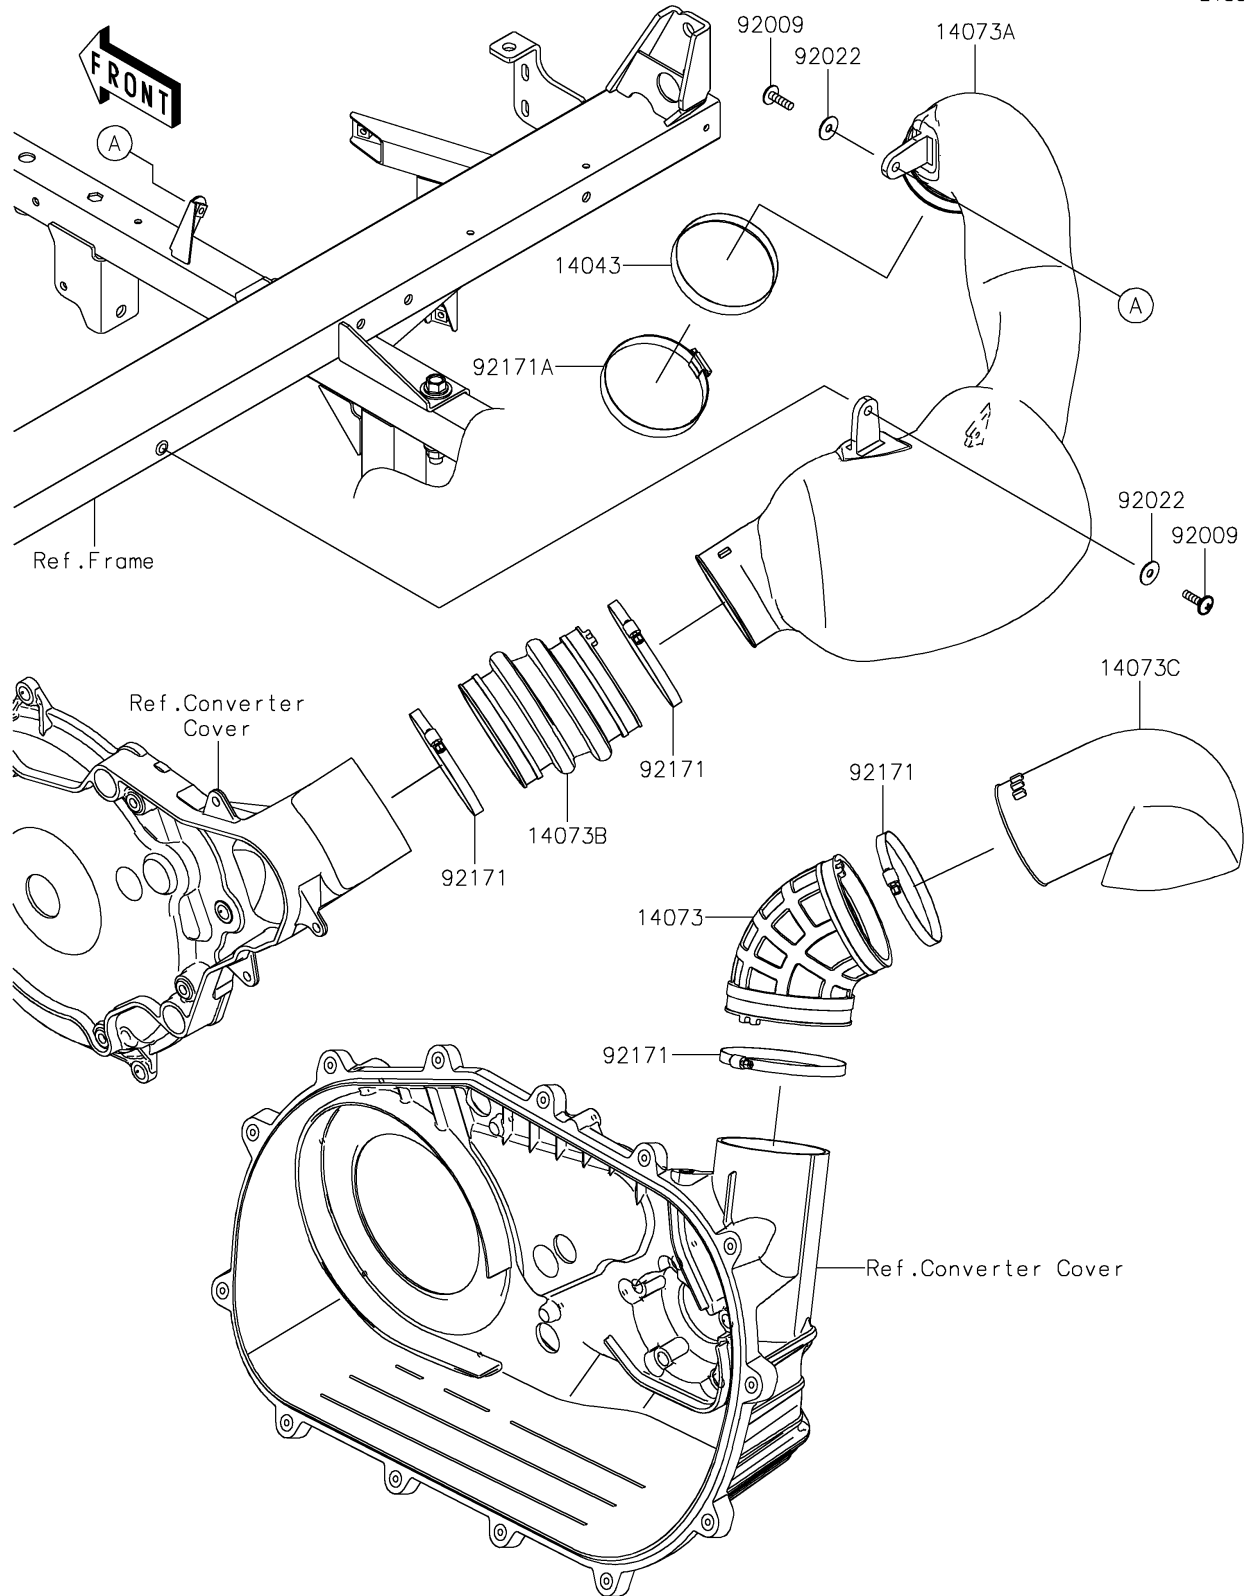

## PARTS DIAGRAM

### Air Cleaner-Belt Converter

E1394

## PARTS LIST