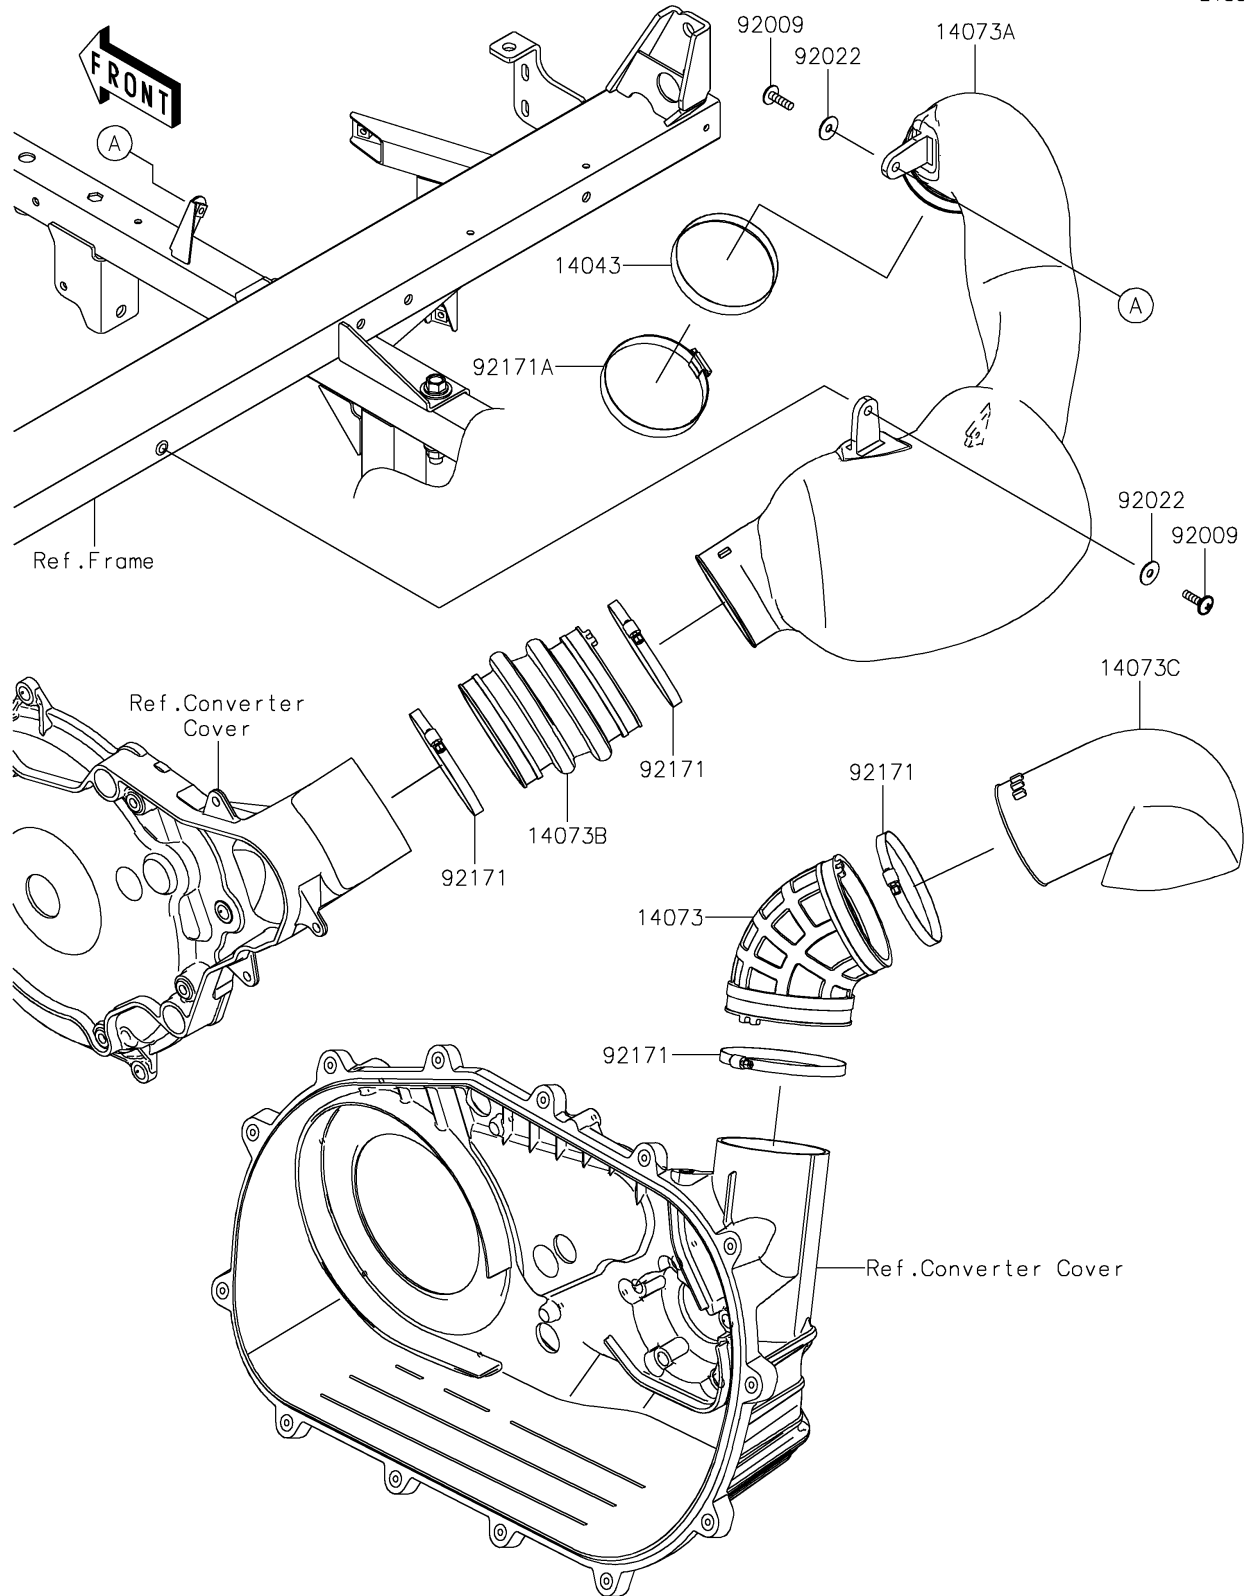

2025 MULE PRO-FXR 1000

PARTS DIAGRAM

Air Cleaner-Belt Converter

E1394

2025 MULE PRO-FXR 1000

PARTS LIST

Air Cleaner-Belt Converter

ITEM NAME	PART NUMBER	QUANTITY
-----------	-------------	----------
