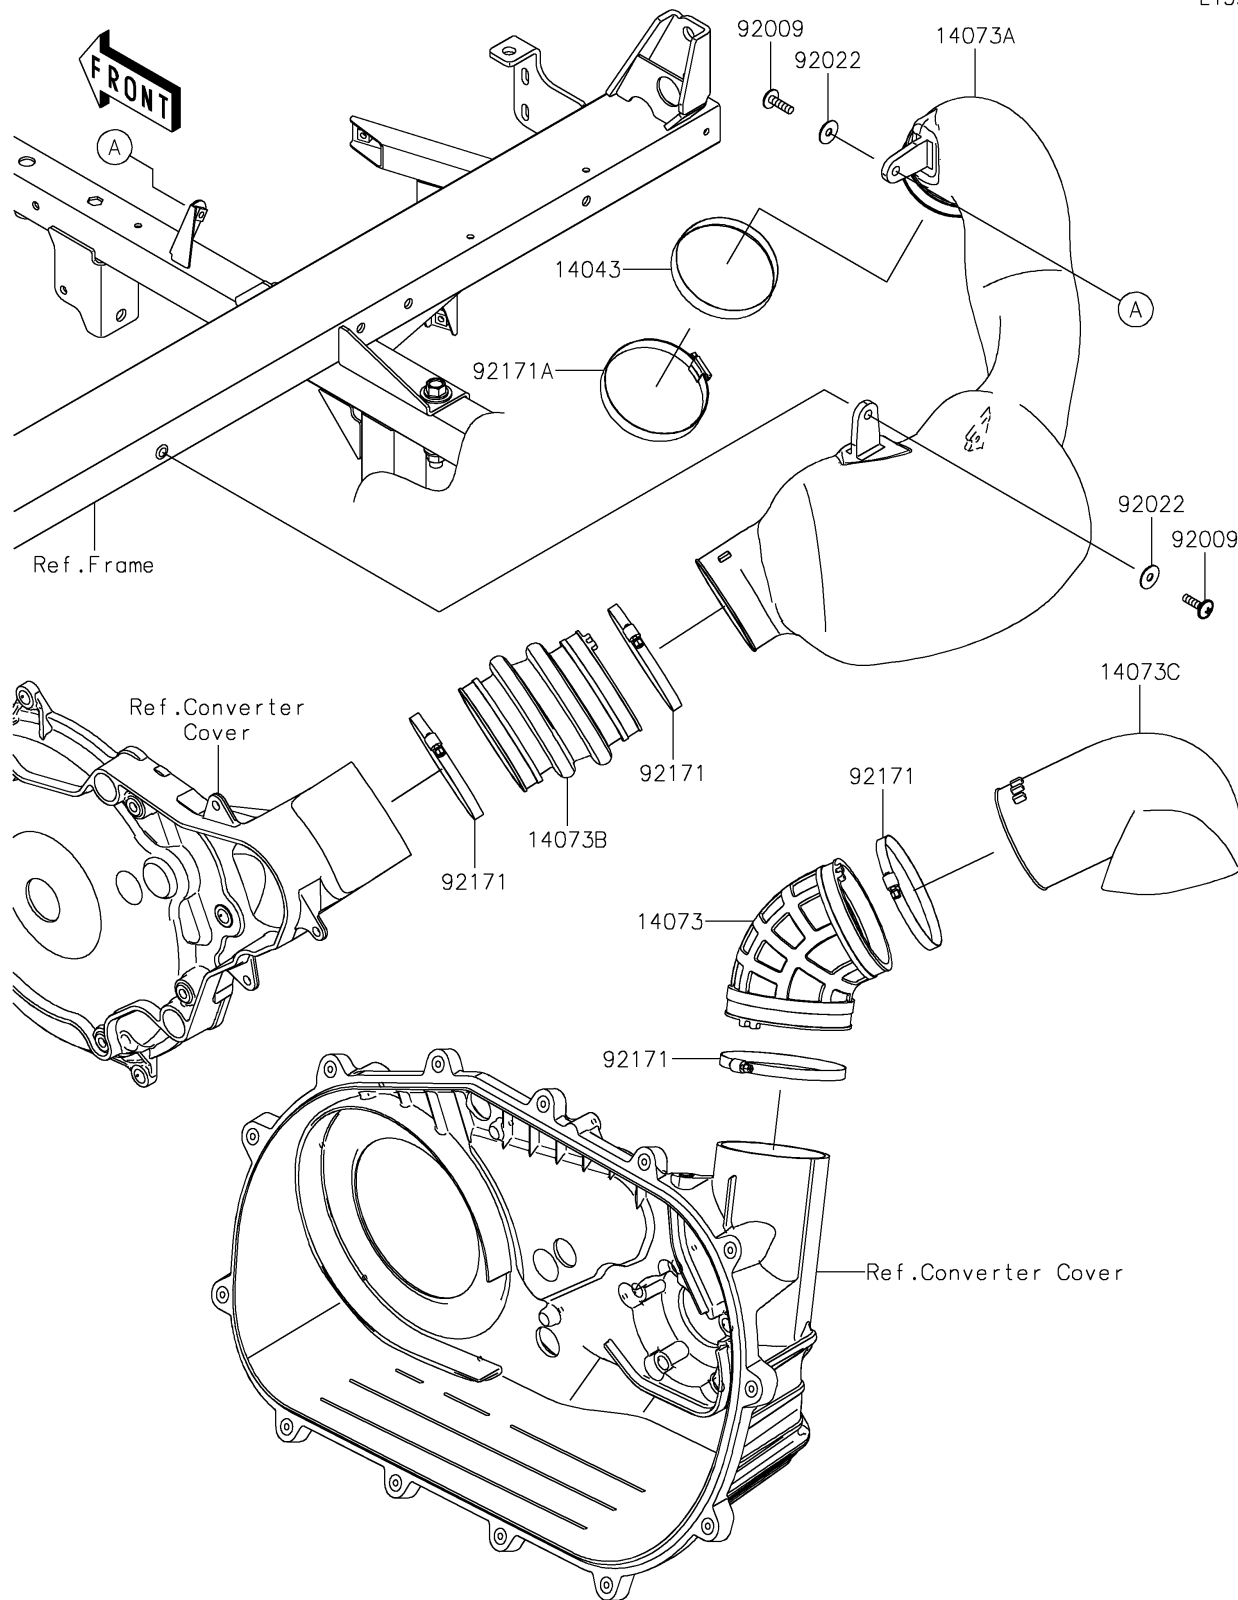

2024 MULE PRO-FXT™ 1000 LE CAMO

PARTS DIAGRAM

Air Cleaner-Belt Converter

E1394

2024 MULE PRO-FXT™ 1000 LE CAMO

PARTS LIST

Air Cleaner-Belt Converter

ITEM NAME	PART NUMBER	QUANTITY
-----------	-------------	----------
