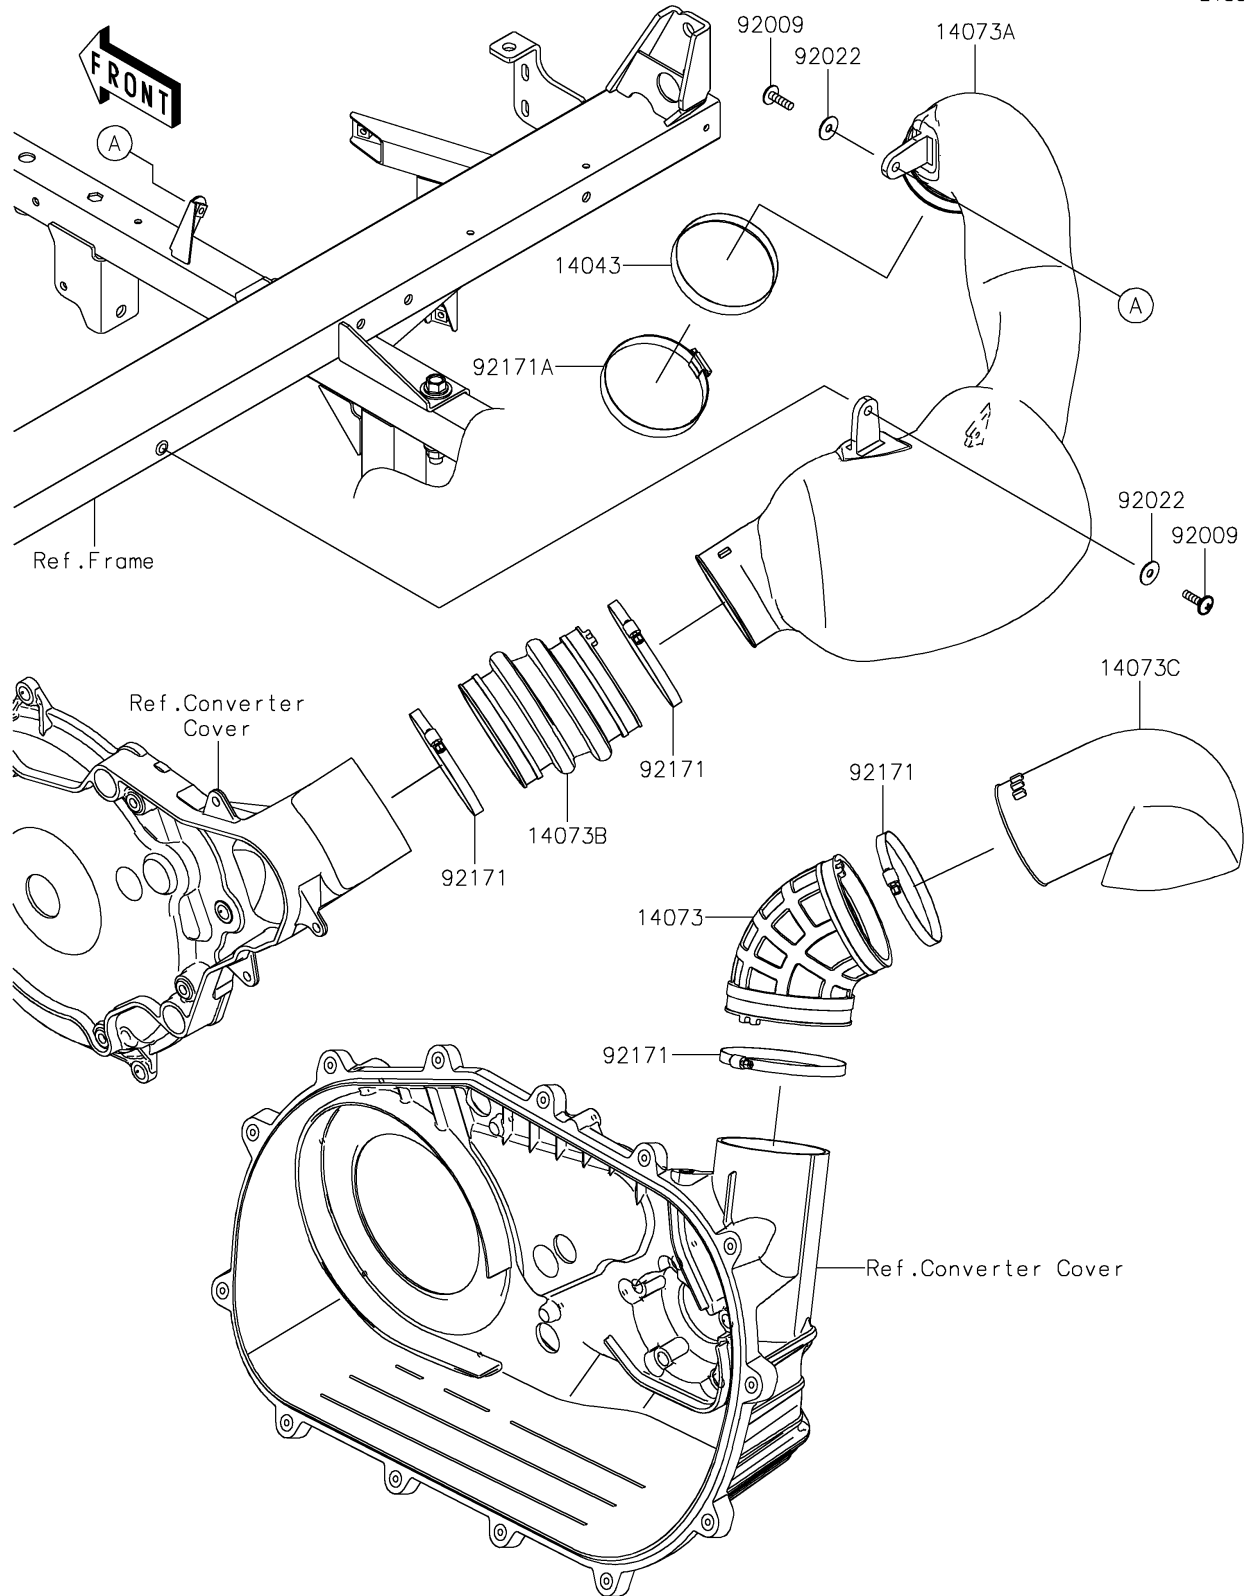

2026 MULE PRO-FXT™ 1000 LE CAMO

PARTS DIAGRAM

Air Cleaner-Belt Converter

E1394

2026 MULE PRO-FXT™ 1000 LE CAMO

PARTS LIST

Air Cleaner-Belt Converter

ITEM NAME	PART NUMBER	QUANTITY
FILTER (Ref # 14043)	14043-0013	1
DUCT,EXHAUST (Ref # 14073)	14073-0788	1
DUCT,INTAKE (Ref # 14073A)	14073-0789	1
DUCT,INTAKE (Ref # 14073B)	14073-0790	1
DUCT,EXHAUST (Ref # 14073C)	14073-1886	1
SCREW,6X22 (Ref # 92009)	92009-1441	2
WASHER,PLAIN,6.5X20X1 (Ref # 92022)	92022-165	2
CLAMP (Ref # 92171)	92171-1383	4
CLAMP (Ref # 92171A)	92171-3716	1