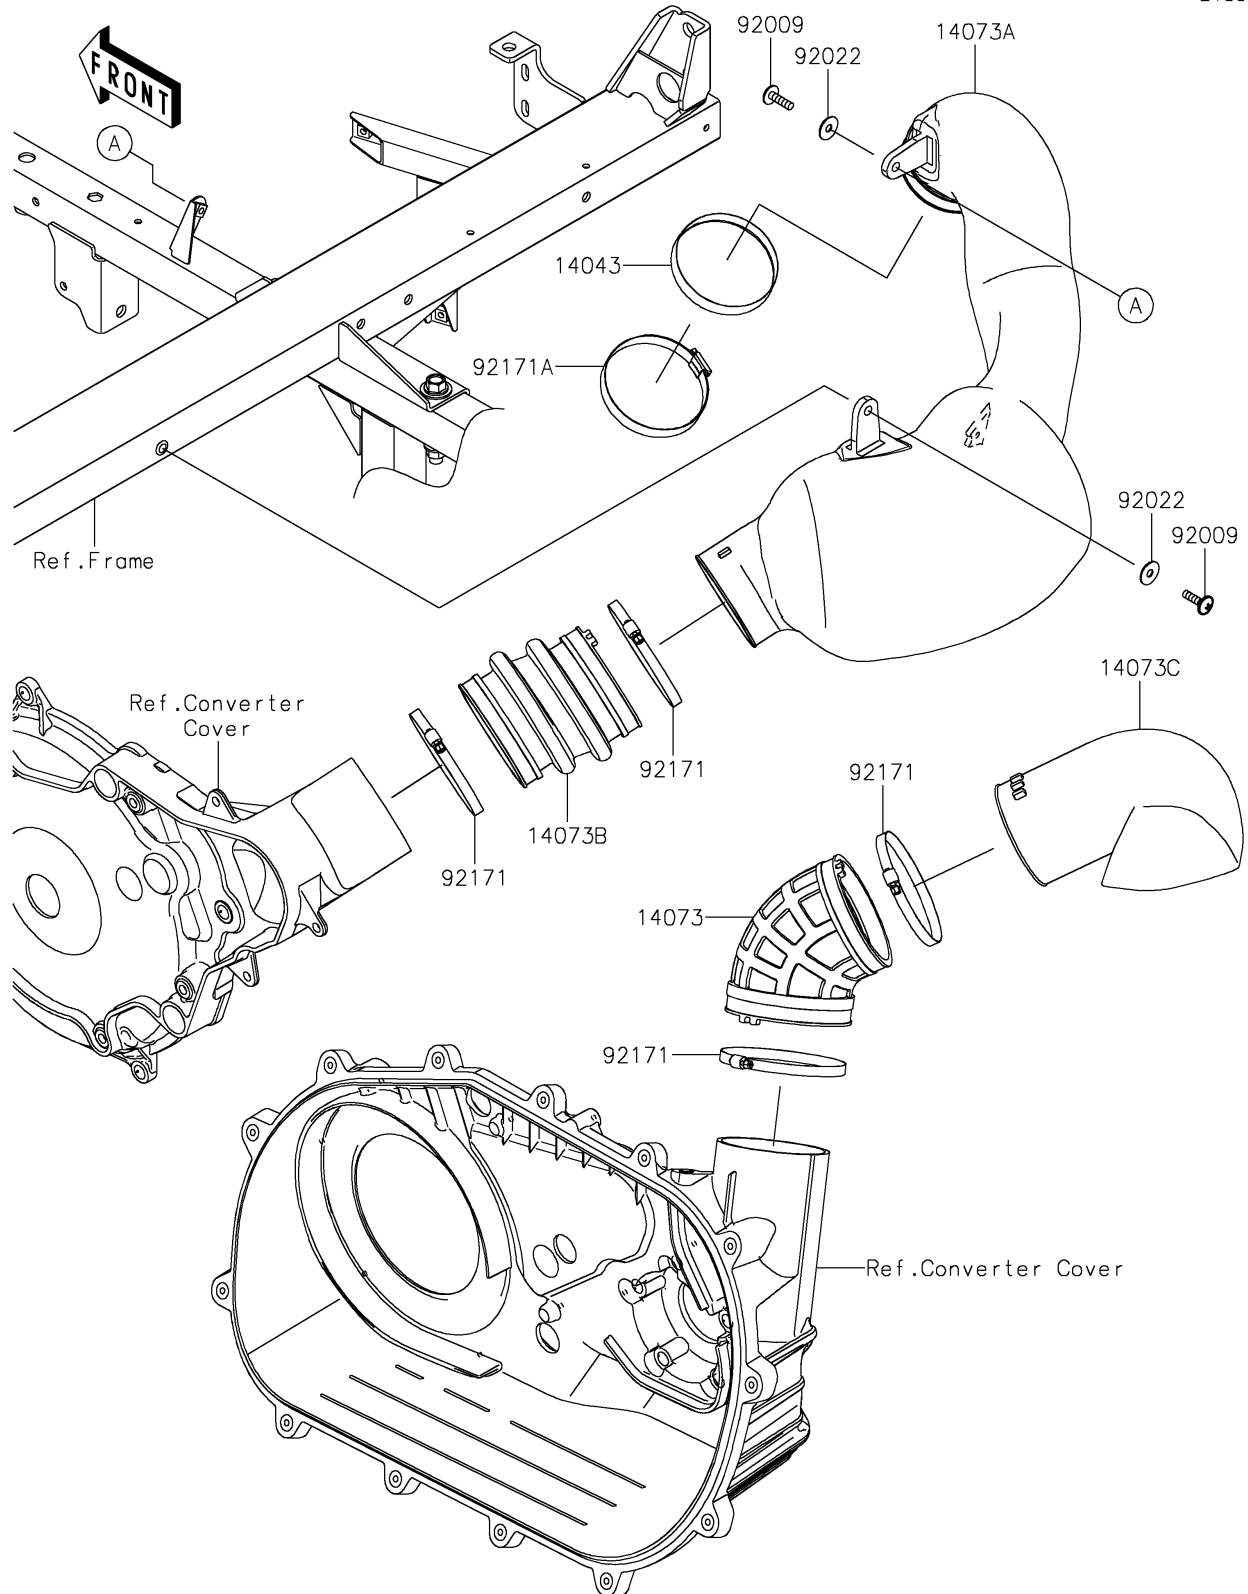

2025 MULE PRO-FXR 1000

PARTS DIAGRAM

Air Cleaner-Belt Converter

E1394

2025 MULE PRO-FXR 1000

PARTS LIST

Air Cleaner-Belt Converter

ITEM NAME	PART NUMBER	QUANTITY
FILTER (Ref # 14043)	14043-0013	1
DUCT,EXHAUST (Ref # 14073)	14073-0788	1
DUCT,INTAKE (Ref # 14073A)	14073-0789	1
DUCT,INTAKE (Ref # 14073B)	14073-0790	1
DUCT,EXHAUST (Ref # 14073C)	14073-1886	1
SCREW,6X22 (Ref # 92009)	92009-1441	2
WASHER,PLAIN,6.5X20X1 (Ref # 92022)	92022-165	2
CLAMP (Ref # 92171)	92171-1383	4
CLAMP (Ref # 92171A)	92171-3716	1