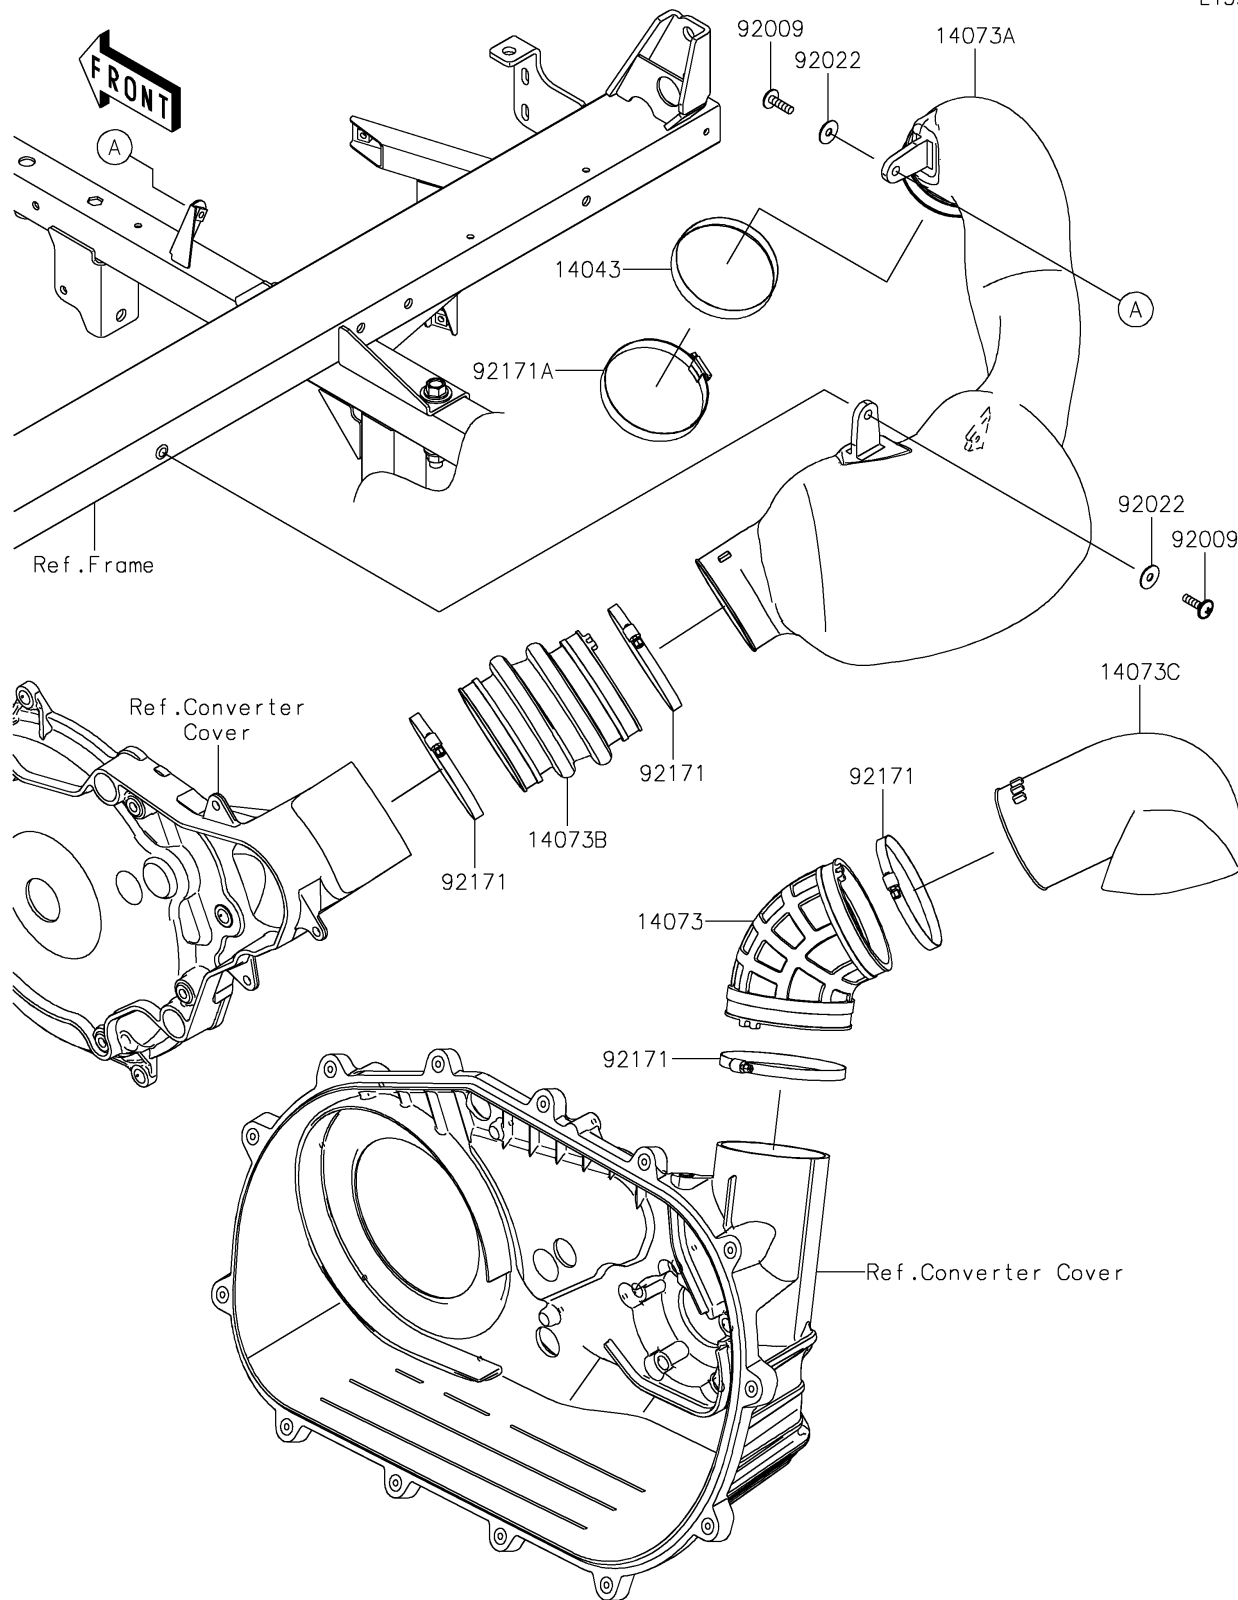

2024 MULE PRO-FXT™ 1000 LE CAMO

PARTS DIAGRAM

Air Cleaner-Belt Converter

E1394

2024 MULE PRO-FXT™ 1000 LE CAMO

Kawasaki
Let the Good Times Roll®

PARTS LIST

Air Cleaner-Belt Converter

ITEM NAME	PART NUMBER	QUANTITY
FILTER (Ref # 14043)	14043-0013	1
DUCT,EXHAUST (Ref # 14073)	14073-0788	1
DUCT,INTAKE (Ref # 14073A)	14073-0789	1
DUCT,INTAKE (Ref # 14073B)	14073-0790	1
DUCT,EXHAUST (Ref # 14073C)	14073-1886	1
SCREW,6X22 (Ref # 92009)	92009-1441	2
WASHER,PLAIN,6.5X20X1 (Ref # 92022)	92022-165	2
CLAMP (Ref # 92171)	92171-1383	4
CLAMP (Ref # 92171A)	92171-3716	1