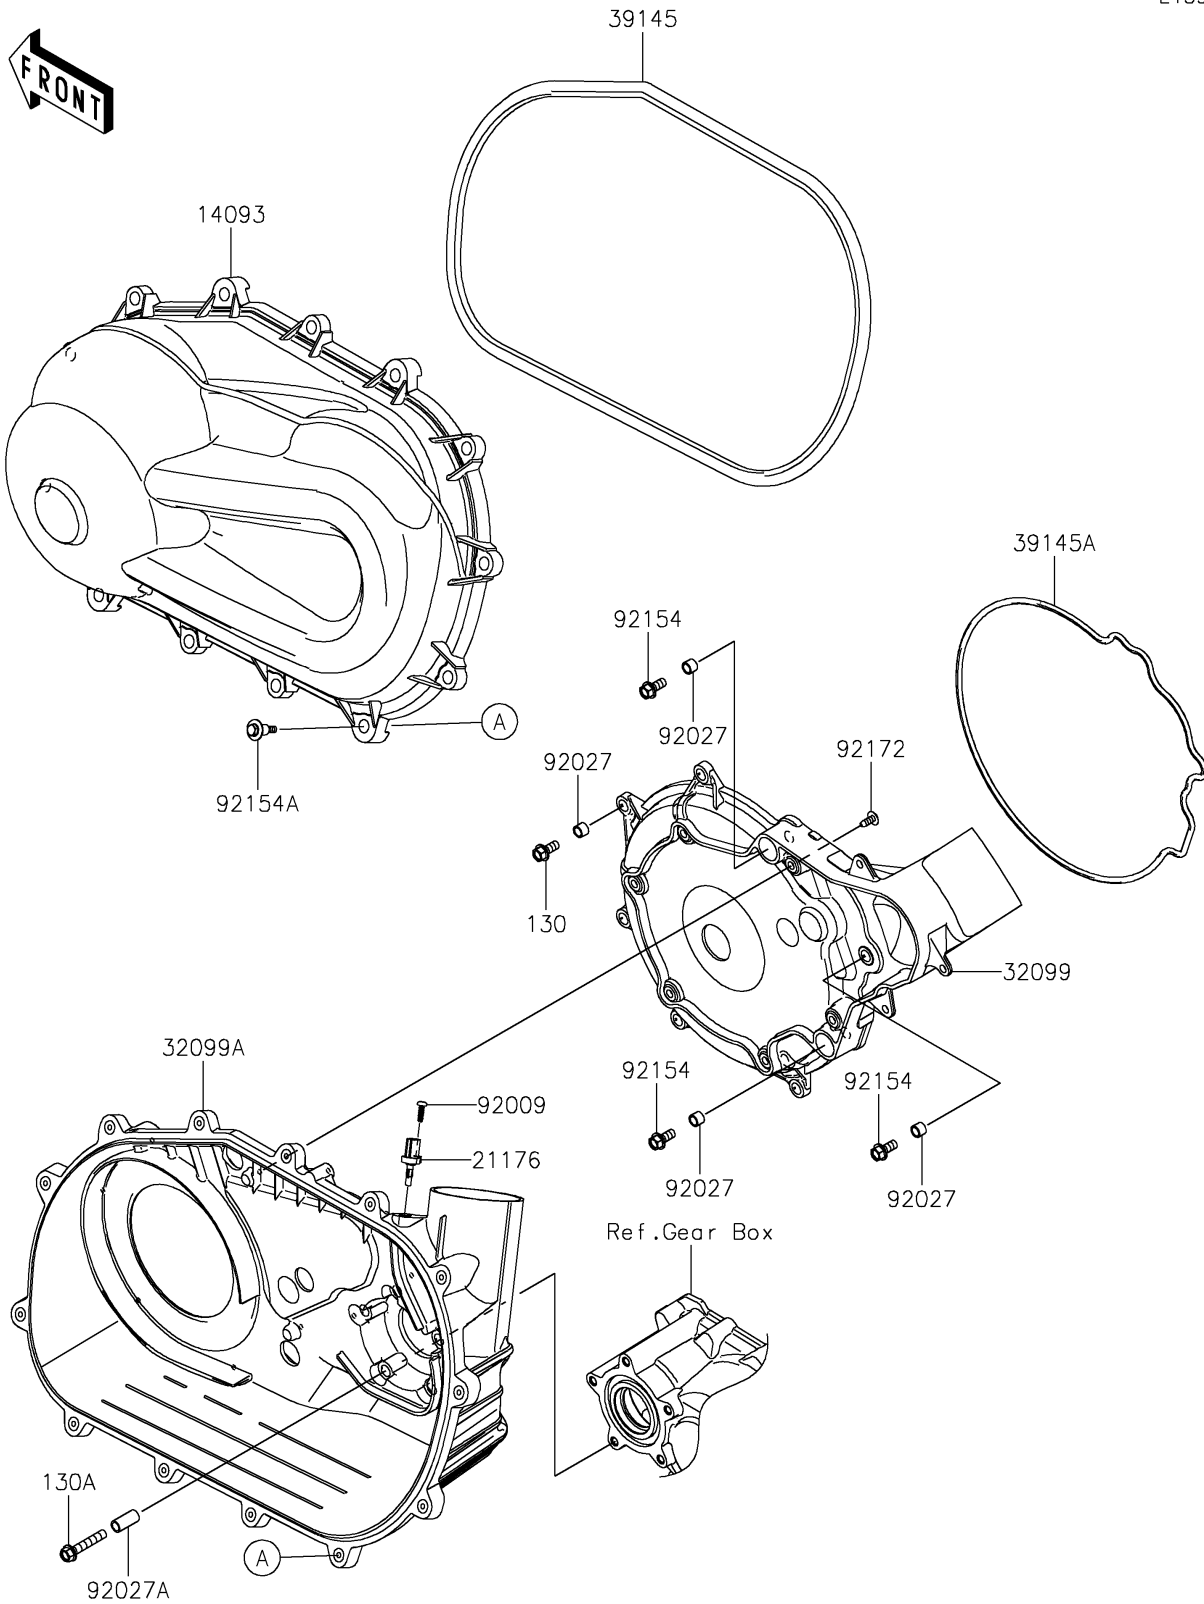

## PARTS DIAGRAM

### Converter Cover

E1393

## PARTS LIST

### Converter Cover

ITEM NAME	PART NUMBER	QUANTITY
COVER,CVT (Ref # 14093)	14093-1361	1
SENSOR,AIR TEMPERATURE (Ref # 21176)	21176-0048	1
CASE,INNER (Ref # 32099)	32099-0823	1
CASE,OUTER (Ref # 32099A)	32099-0841	1
TRIM-SEAL,CVT COVER (Ref # 39145)	39145-0742	1
TRIM-SEAL,E/G SIDE (Ref # 39145A)	39145-0771	1
SCREW,TAPPING,5X16 (Ref # 92009)	92009-1264	1
COLLAR,8.8X12X9 (Ref # 92027)	92027-1568	8
COLLAR (Ref # 92027A)	92027-4012	5
BOLT,FLANGED,8X18 (Ref # 92154)	92154-1386	3
BOLT,CVT COVER (Ref # 92154A)	92154-1522	13
SCREW,6X16 (Ref # 92172)	92172-0284	9
BOLT-FLANGED,8X18 (Ref # 130)	130BA0818	5
BOLT-FLANGED,8X45 (Ref # 130A)	130BA0845	5