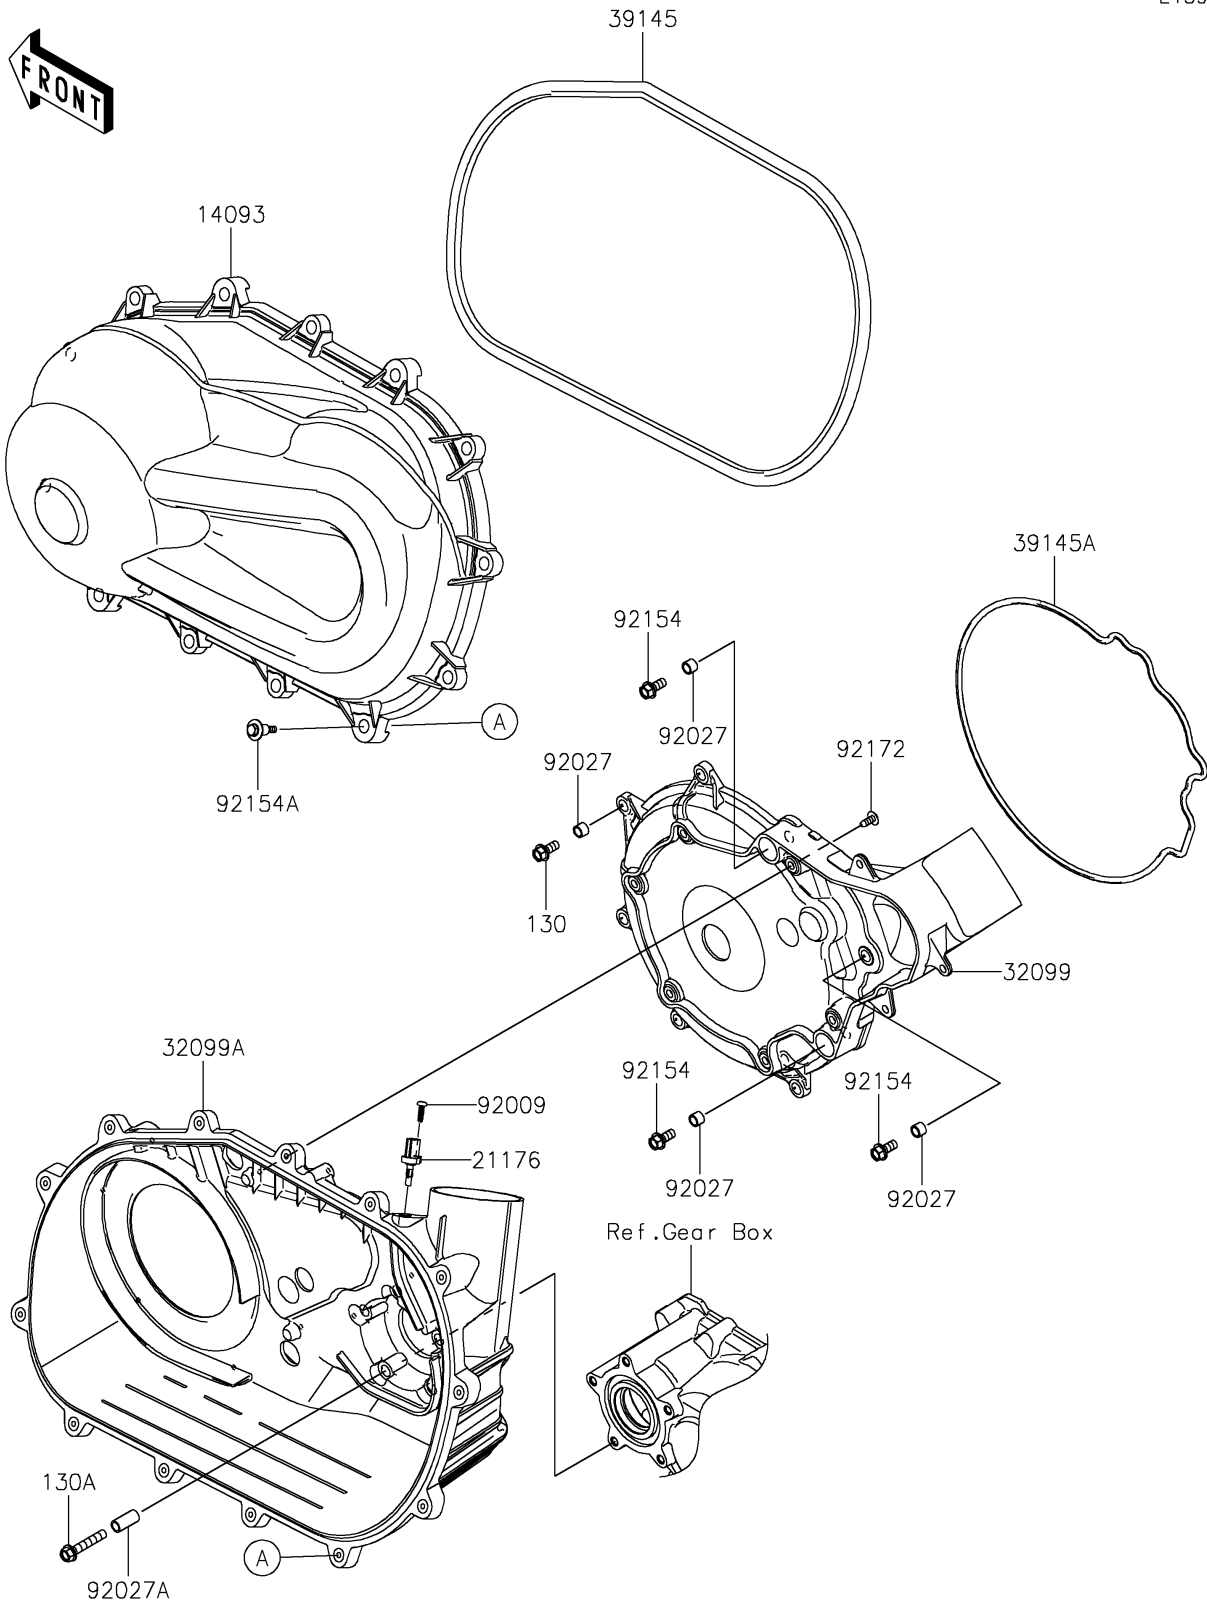

2025 MULE PRO-FXR 1000

PARTS DIAGRAM

Converter Cover

E1393

2025 MULE PRO-FXR 1000

PARTS LIST

Converter Cover

ITEM NAME	PART NUMBER	QUANTITY
COVER,CVT (Ref # 14093)	14093-1361	1
SENSOR,AIR TEMPERATURE (Ref # 21176)	21176-0048	1
CASE,INNER (Ref # 32099)	32099-0823	1
CASE,OUTER (Ref # 32099A)	32099-0841	1
TRIM-SEAL,CVT COVER (Ref # 39145)	39145-0742	1
TRIM-SEAL,E/G SIDE (Ref # 39145A)	39145-0771	1
SCREW,TAPPING,5X16 (Ref # 92009)	92009-1264	1
COLLAR,8.8X12X9 (Ref # 92027)	92027-1568	8
COLLAR (Ref # 92027A)	92027-4012	5
BOLT,FLANGED,8X18 (Ref # 92154)	92154-1386	3
BOLT,CVT COVER (Ref # 92154A)	92154-1522	13
SCREW,6X16 (Ref # 92172)	92172-0284	9
BOLT-FLANGED,8X18 (Ref # 130)	130BA0818	5
BOLT-FLANGED,8X45 (Ref # 130A)	130BA0845	5