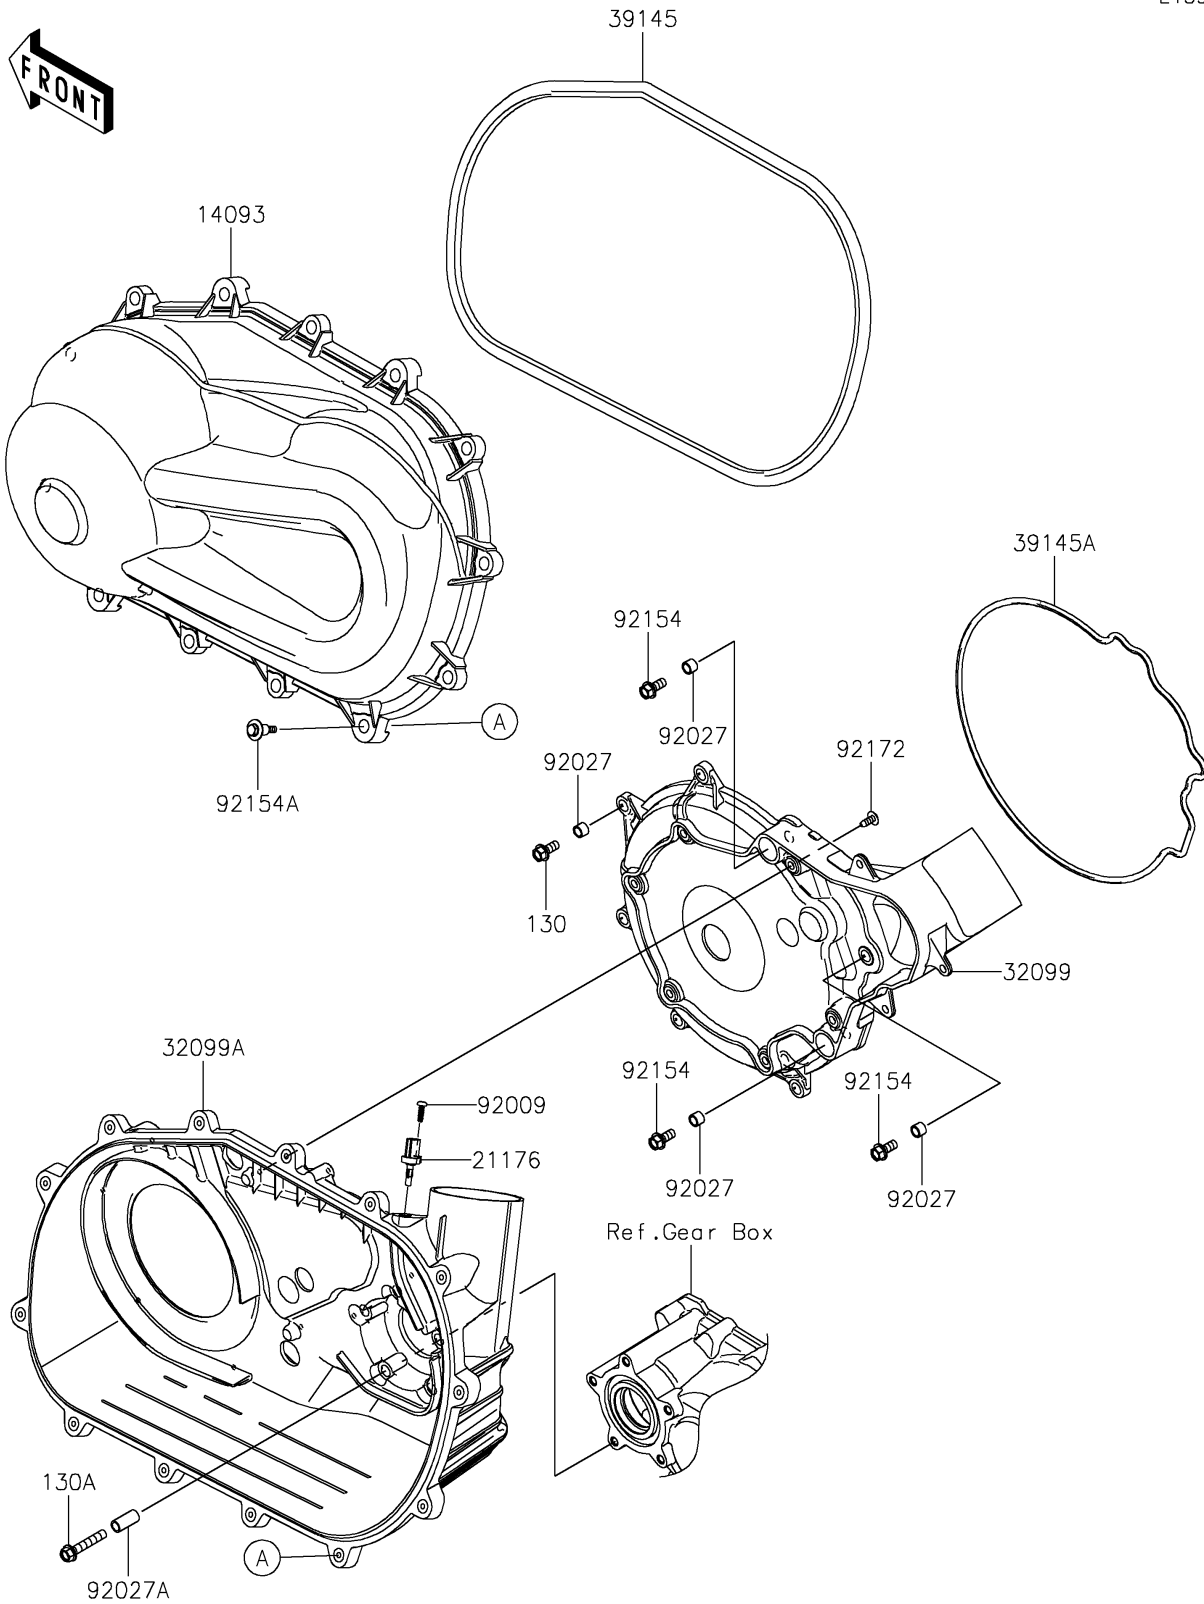

2025 MULE PRO-FXR 1000

PARTS DIAGRAM

Converter Cover

E1393

2025 MULE PRO-FXR 1000

PARTS LIST

Converter Cover

ITEM NAME	PART NUMBER	QUANTITY
COVER,CVT (Ref # 14093)	14093-1361	1
SENSOR,AIR TEMPERATURE (Ref # 21176)	21176-0048	1
CASE,INNER (Ref # 32099)	32099-0823	1
CASE,OUTER (Ref # 32099A)	32099-0841	1
TRIM-SEAL,CVT COVER (Ref # 39145)	39145-0742	1
TRIM-SEAL,E/G SIDE (Ref # 39145A)	39145-0771	1
SCREW,TAPPING,5X16 (Ref # 92009)	92009-1264	1
COLLAR,8.8X12X9 (Ref # 92027)	92027-1568	8
COLLAR (Ref # 92027A)	92027-4012	5
BOLT,FLANGED,8X18 (Ref # 92154)	92154-1386	3
BOLT,CVT COVER (Ref # 92154A)	92154-1522	13
SCREW,6X16 (Ref # 92172)	92172-0284	9
BOLT-FLANGED,8X18 (Ref # 130)	130BA0818	5
BOLT-FLANGED,8X45 (Ref # 130A)	130BA0845	5