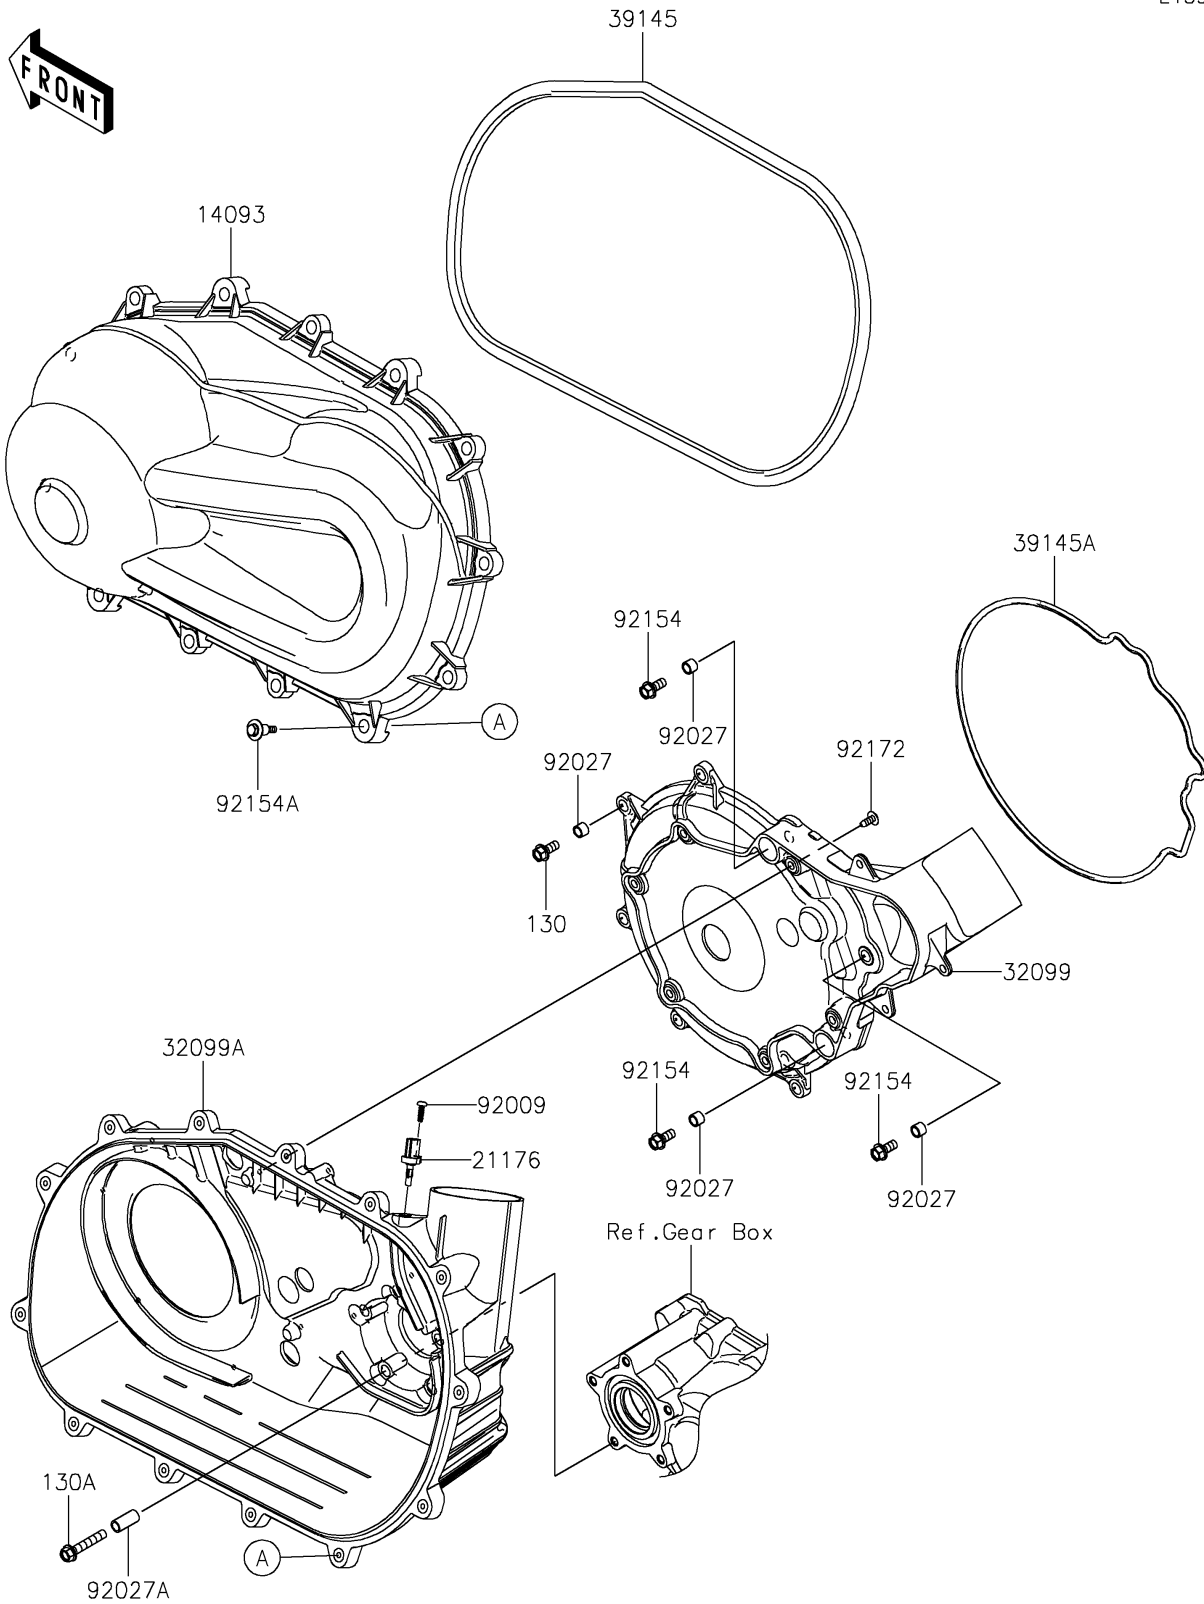

2024 MULE PRO-FXT™ 1000 LE CAMO

PARTS DIAGRAM

Converter Cover

E1393

2024 MULE PRO-FXT™ 1000 LE CAMO

Kawasaki
Let the Good Times Roll®

PARTS LIST

Converter Cover

ITEM NAME	PART NUMBER	QUANTITY
COVER,CVT (Ref # 14093)	14093-1361	1
SENSOR,AIR TEMPERATURE (Ref # 21176)	21176-0048	1
CASE,INNER (Ref # 32099)	32099-0823	1
CASE,OUTER (Ref # 32099A)	32099-0841	1
TRIM-SEAL,CVT COVER (Ref # 39145)	39145-0742	1
TRIM-SEAL,E/G SIDE (Ref # 39145A)	39145-0771	1
SCREW,TAPPING,5X16 (Ref # 92009)	92009-1264	1
COLLAR,8.8X12X9 (Ref # 92027)	92027-1568	8
COLLAR (Ref # 92027A)	92027-4012	5
BOLT,FLANGED,8X18 (Ref # 92154)	92154-1386	3
BOLT,CVT COVER (Ref # 92154A)	92154-1522	13
SCREW,6X16 (Ref # 92172)	92172-0284	9
BOLT-FLANGED,8X18 (Ref # 130)	130BA0818	5
BOLT-FLANGED,8X45 (Ref # 130A)	130BA0845	5