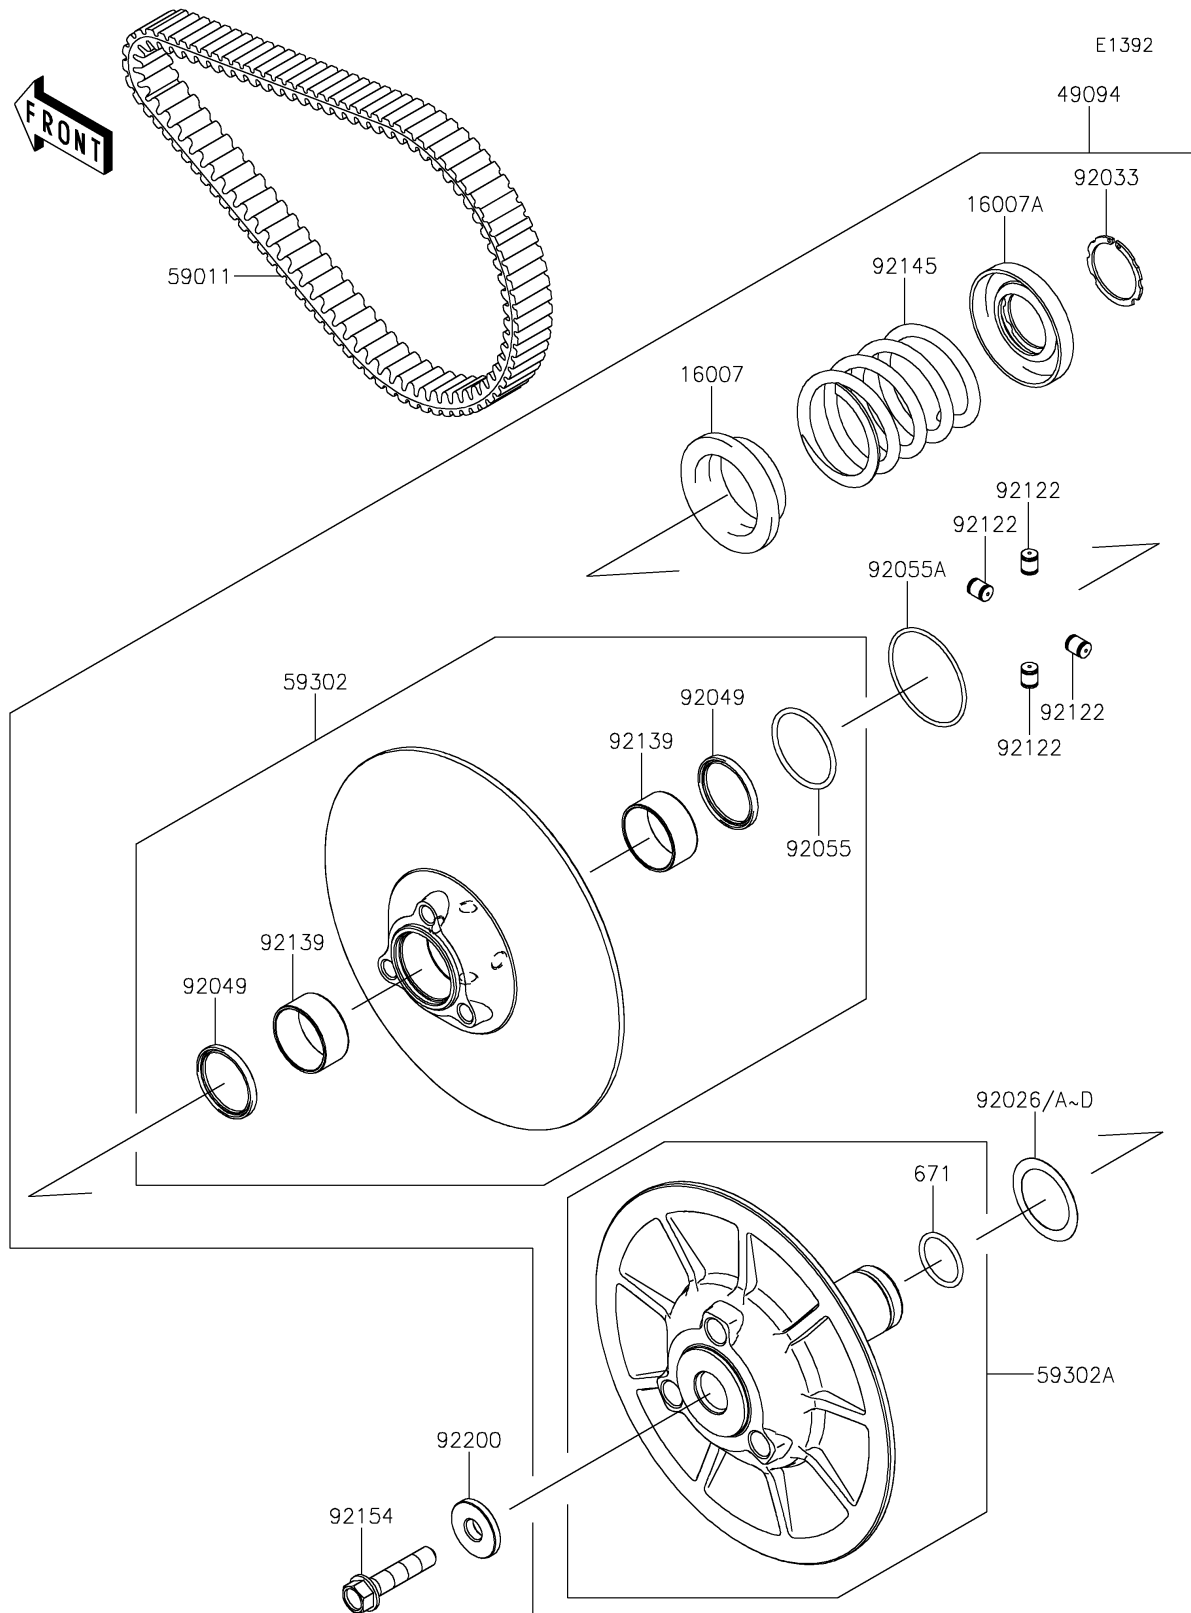

2026 MULE PRO-FXT™ 1000 LE CAMO

PARTS DIAGRAM

Driven Converter/Drive Belt

2026 MULE PRO-FXT™ 1000 LE CAMO

PARTS LIST

Driven Converter/Drive Belt

ITEM NAME	PART NUMBER	QUANTITY
-----------	-------------	----------
