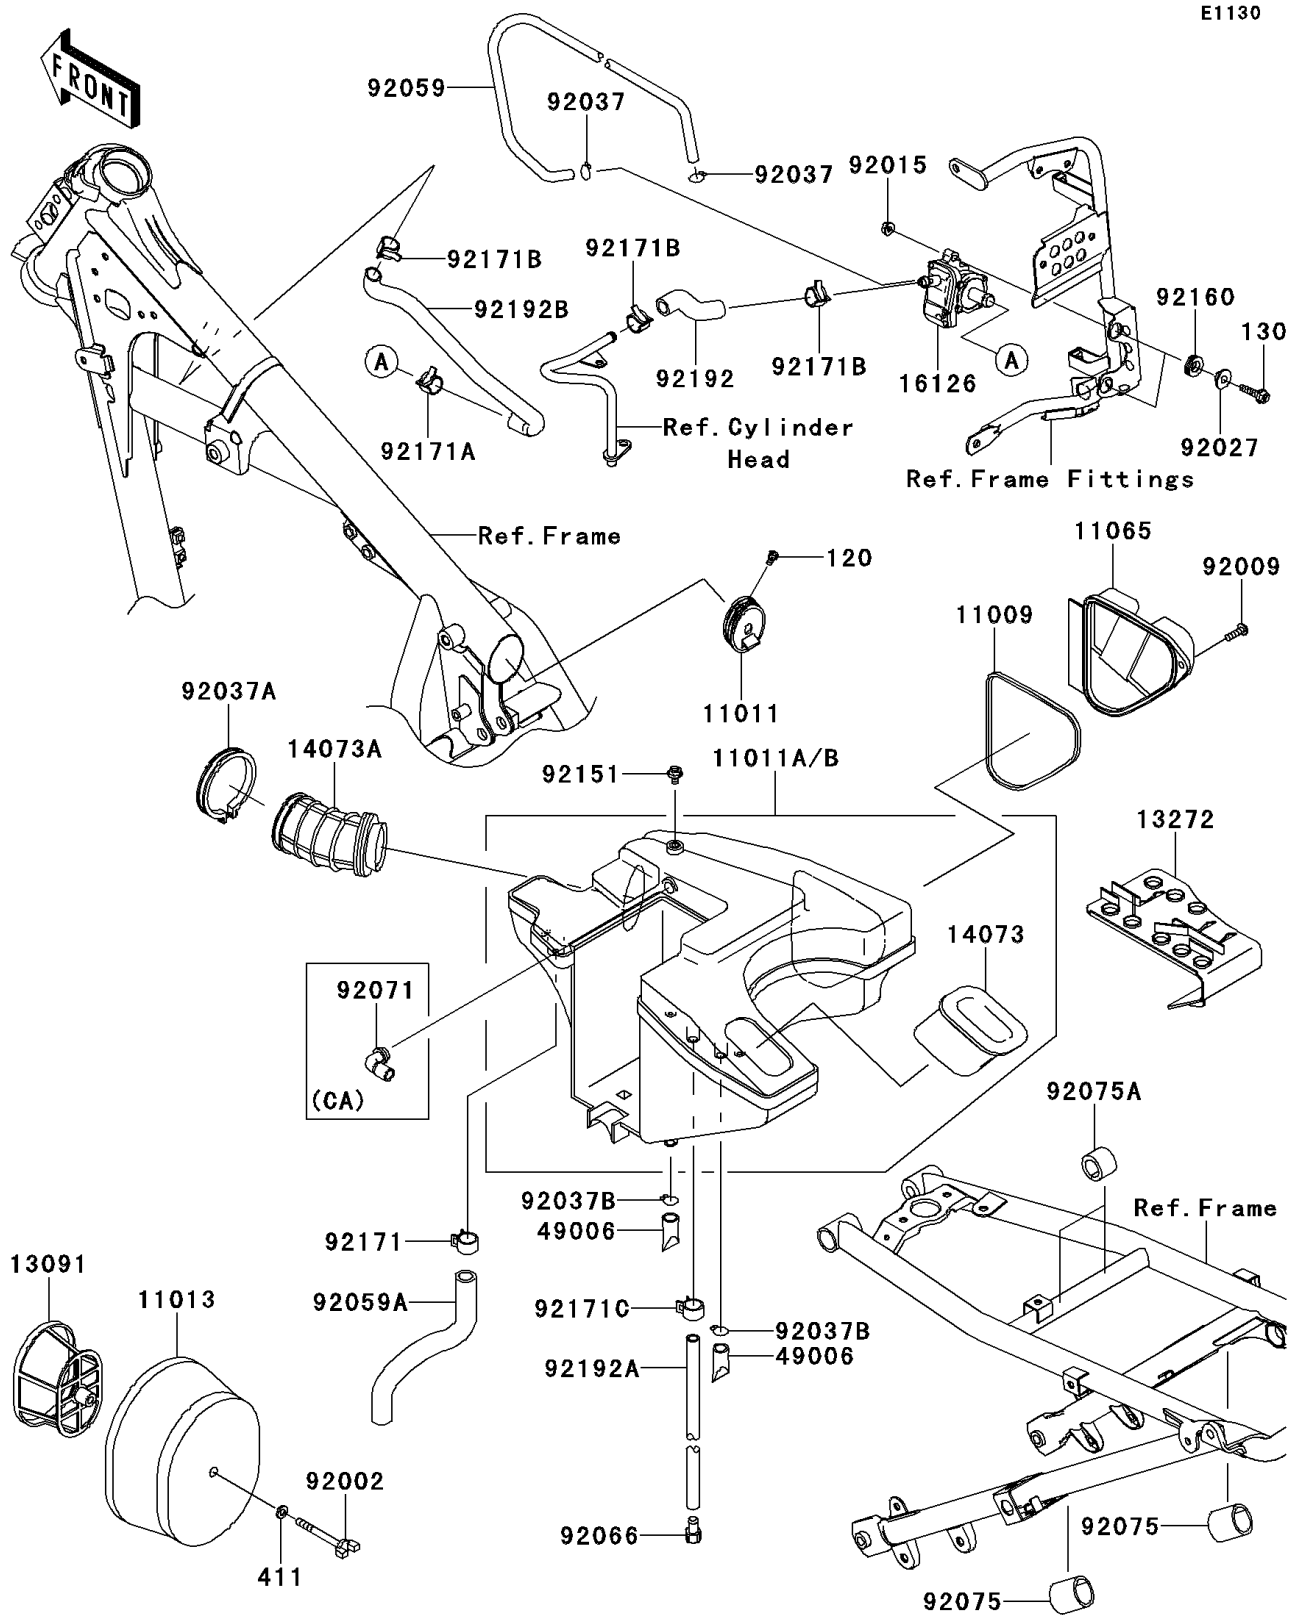

2011 KLR™ 650

PARTS DIAGRAM

Air Cleaner

2011 KLR™ 650

PARTS LIST

Air Cleaner

Kawasaki

Let the Good Times Roll®

ITEM NAME

PART NUMBER

QUANTITY
