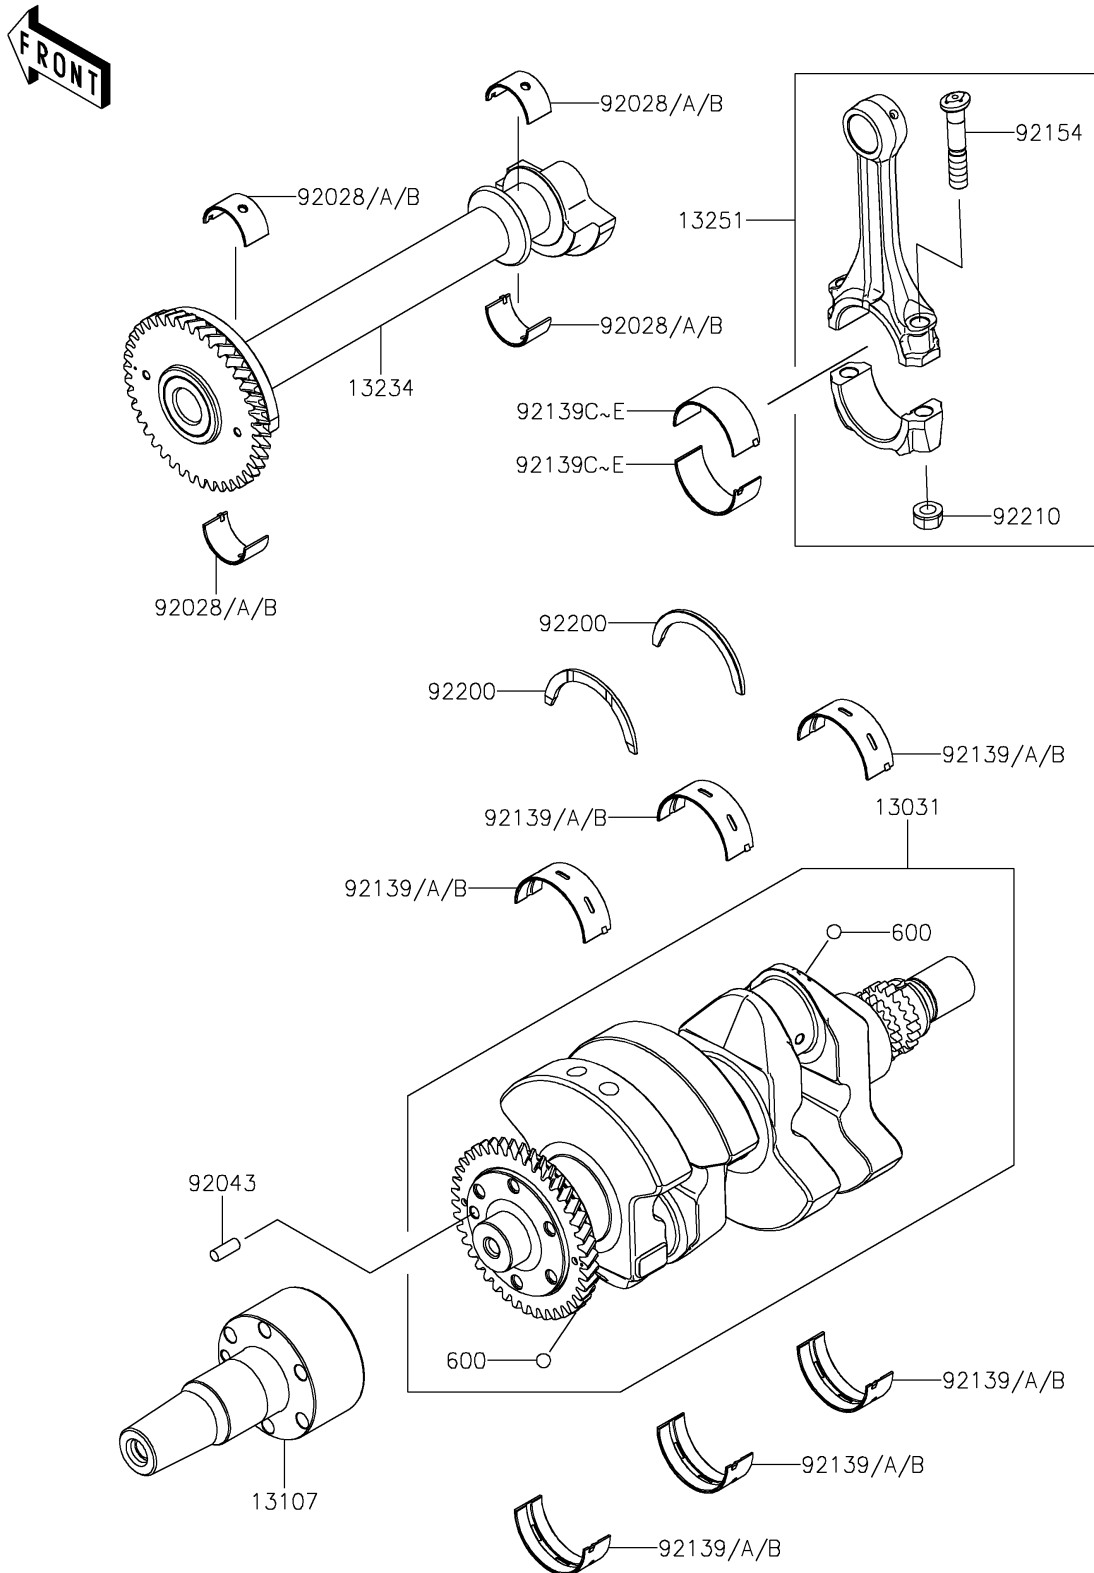

## PARTS DIAGRAM

### Crankshaft

E1321

## PARTS LIST

### Crankshaft

ITEM NAME	PART NUMBER	QUANTITY
CRANKSHAFT-COMP (Ref # 13031)	13031-1531	1
SHAFT,CONVERTER-DRIVE (Ref # 13107)	13107-0982	1
SHAFT-COMP,BALANCER (Ref # 13234)	13234-0633	1
ROD-ASSY-CONNECTING,H (Ref # 13251)	13251-0765-HH	2
BUSHING,BALANCER SHAFT,BLUE (Ref # 92028)	92028-1909	4
BUSHING,BALANCER SHAFT,BLACK (Ref # 92028A)	92028-1910	AR
BUSHING,BALANCER SHAFT,BROWN (Ref # 92028B)	92028-1911	AR
PIN,6X16 (Ref # 92043)	92043-1690	1
BUSHING,CRANKSHAFT,BLUE (Ref # 92139)	92139-0925	6
BUSHING,CRANKSHAFT,BLACK (Ref # 92139A)	92139-0926	AR
BUSHING,CRANKSHAFT,BROWN (Ref # 92139B)	92139-0927	AR
BUSHING,CONNECTING ROD,BLUE (Ref # 92139C)	92139-1197	4
BUSHING,CONNECTING ROD,BLACK (Ref # 92139D)	92139-1198	AR
BUSHING,CONNECTING ROD,BROWN (Ref # 92139E)	92139-1199	AR
BOLT,CONNECTING ROD (Ref # 92154)	92154-3911	4
WASHER,THRUST,T=2.5 (Ref # 92200)	92200-2242	2
NUT,FLANGED,9MM (Ref # 92210)	92210-1673	4
BALL-STEEL,11/32 (Ref # 600)	600A1100	2