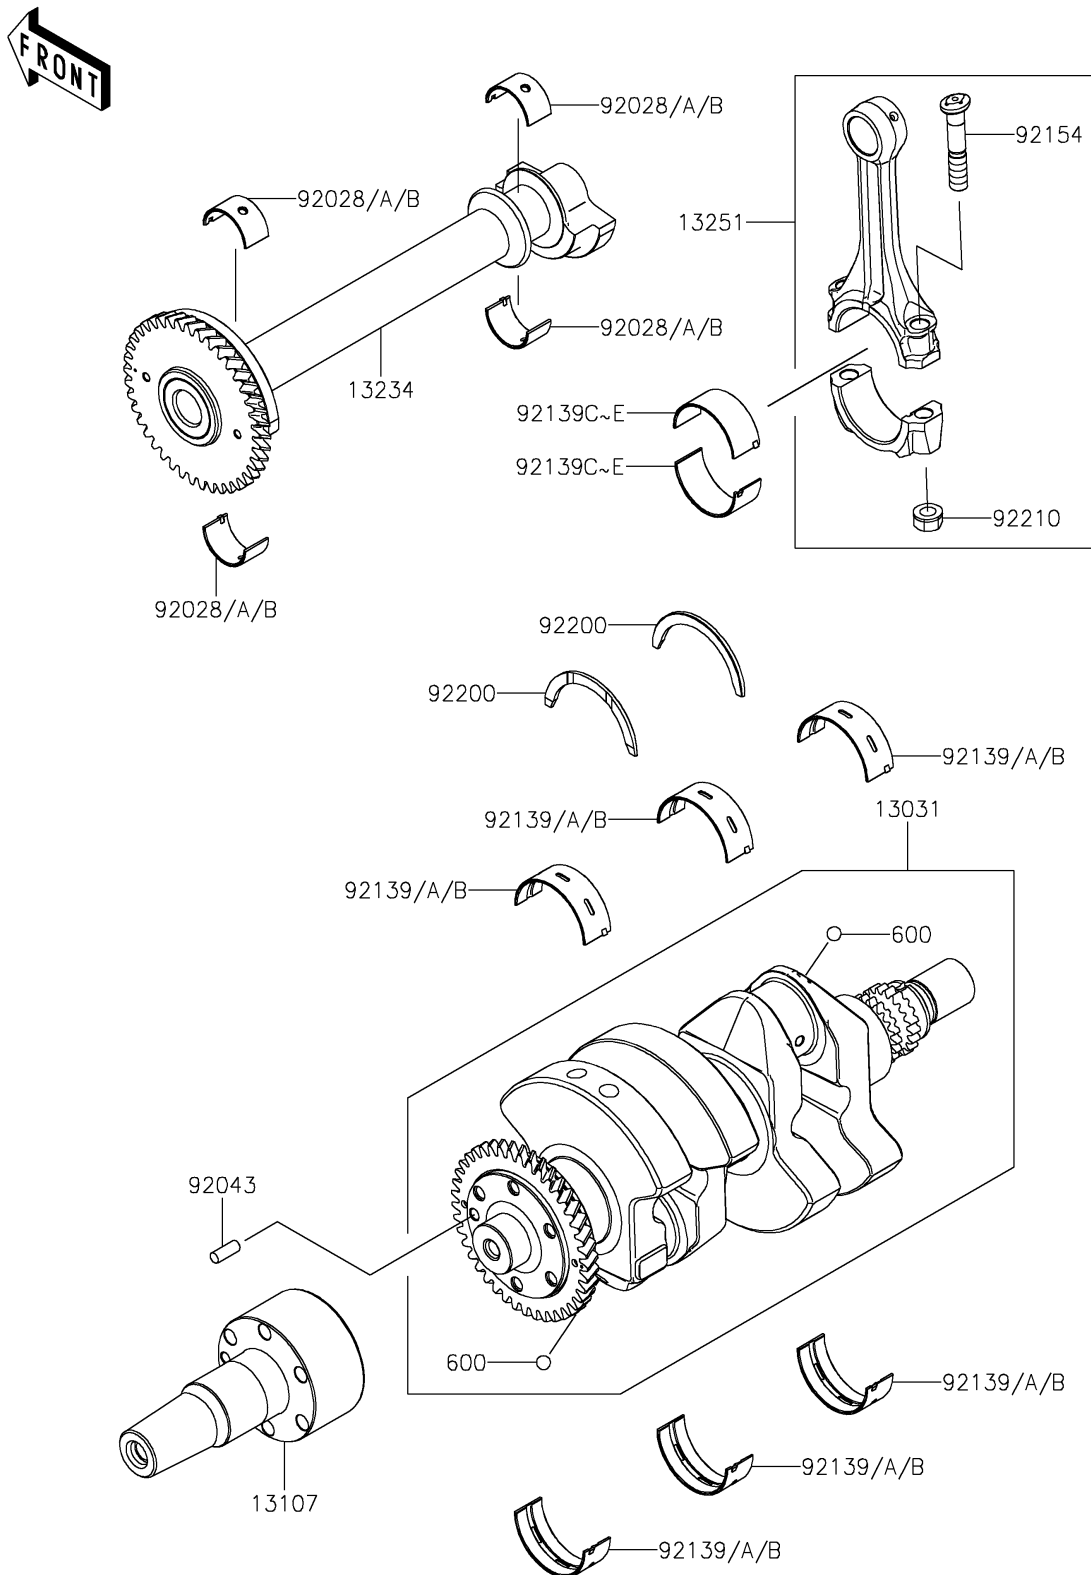

2024 MULE PRO-FXT™ 1000 LE CAMO

PARTS DIAGRAM

Crankshaft

E1321

2024 MULE PRO-FXT™ 1000 LE CAMO

PARTS LIST

Crankshaft

ITEM NAME	PART NUMBER	QUANTITY
CRANKSHAFT-COMP (Ref # 13031)	13031-1531	1
SHAFT,CONVERTER-DRIVE (Ref # 13107)	13107-0982	1
SHAFT-COMP,BALANCER (Ref # 13234)	13234-0633	1
ROD-ASSY-CONNECTING,H (Ref # 13251)	13251-0765-HH	2
BUSHING,BALANCER SHAFT,BLUE (Ref # 92028)	92028-1909	4
BUSHING,BALANCER SHAFT,BLACK (Ref # 92028A)	92028-1910	AR
BUSHING,BALANCER SHAFT,BROWN (Ref # 92028B)	92028-1911	AR
PIN,6X16 (Ref # 92043)	92043-1690	1
BUSHING,CRANKSHAFT,BLUE (Ref # 92139)	92139-0925	6
BUSHING,CRANKSHAFT,BLACK (Ref # 92139A)	92139-0926	AR
BUSHING,CRANKSHAFT,BROWN (Ref # 92139B)	92139-0927	AR
BUSHING,CONNECTING ROD,BLUE (Ref # 92139C)	92139-1197	4
BUSHING,CONNECTING ROD,BLACK (Ref # 92139D)	92139-1198	AR
BUSHING,CONNECTING ROD,BROWN (Ref # 92139E)	92139-1199	AR
BOLT,CONNECTING ROD (Ref # 92154)	92154-3911	4
WASHER,THRUST,T=2.5 (Ref # 92200)	92200-2242	2
NUT,FLANGED,9MM (Ref # 92210)	92210-1673	4
BALL-STEEL,11/32 (Ref # 600)	600A1100	2