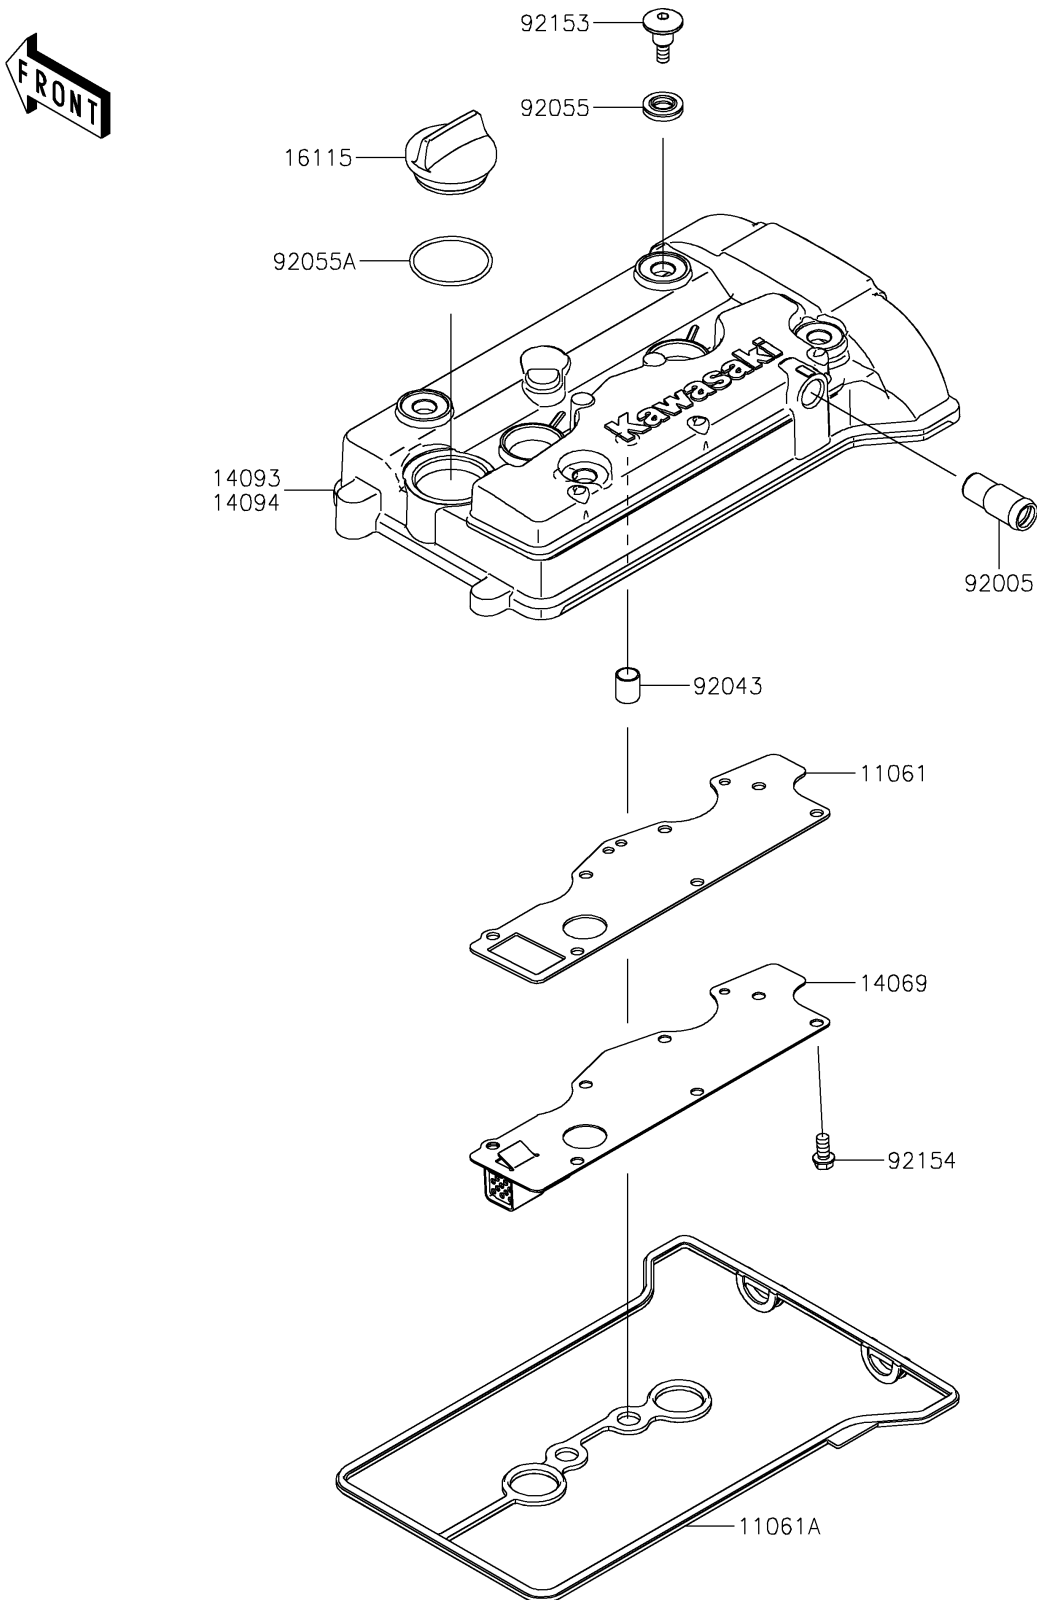

2026 MULE PRO-FXT™ 1000 LE CAMO

PARTS DIAGRAM Cylinder Head Cover

E1112

2026 MULE PRO-FXT™ 1000 LE CAMO

PARTS LIST

Cylinder Head Cover

ITEM NAME	PART NUMBER	QUANTITY
-----------	-------------	----------
