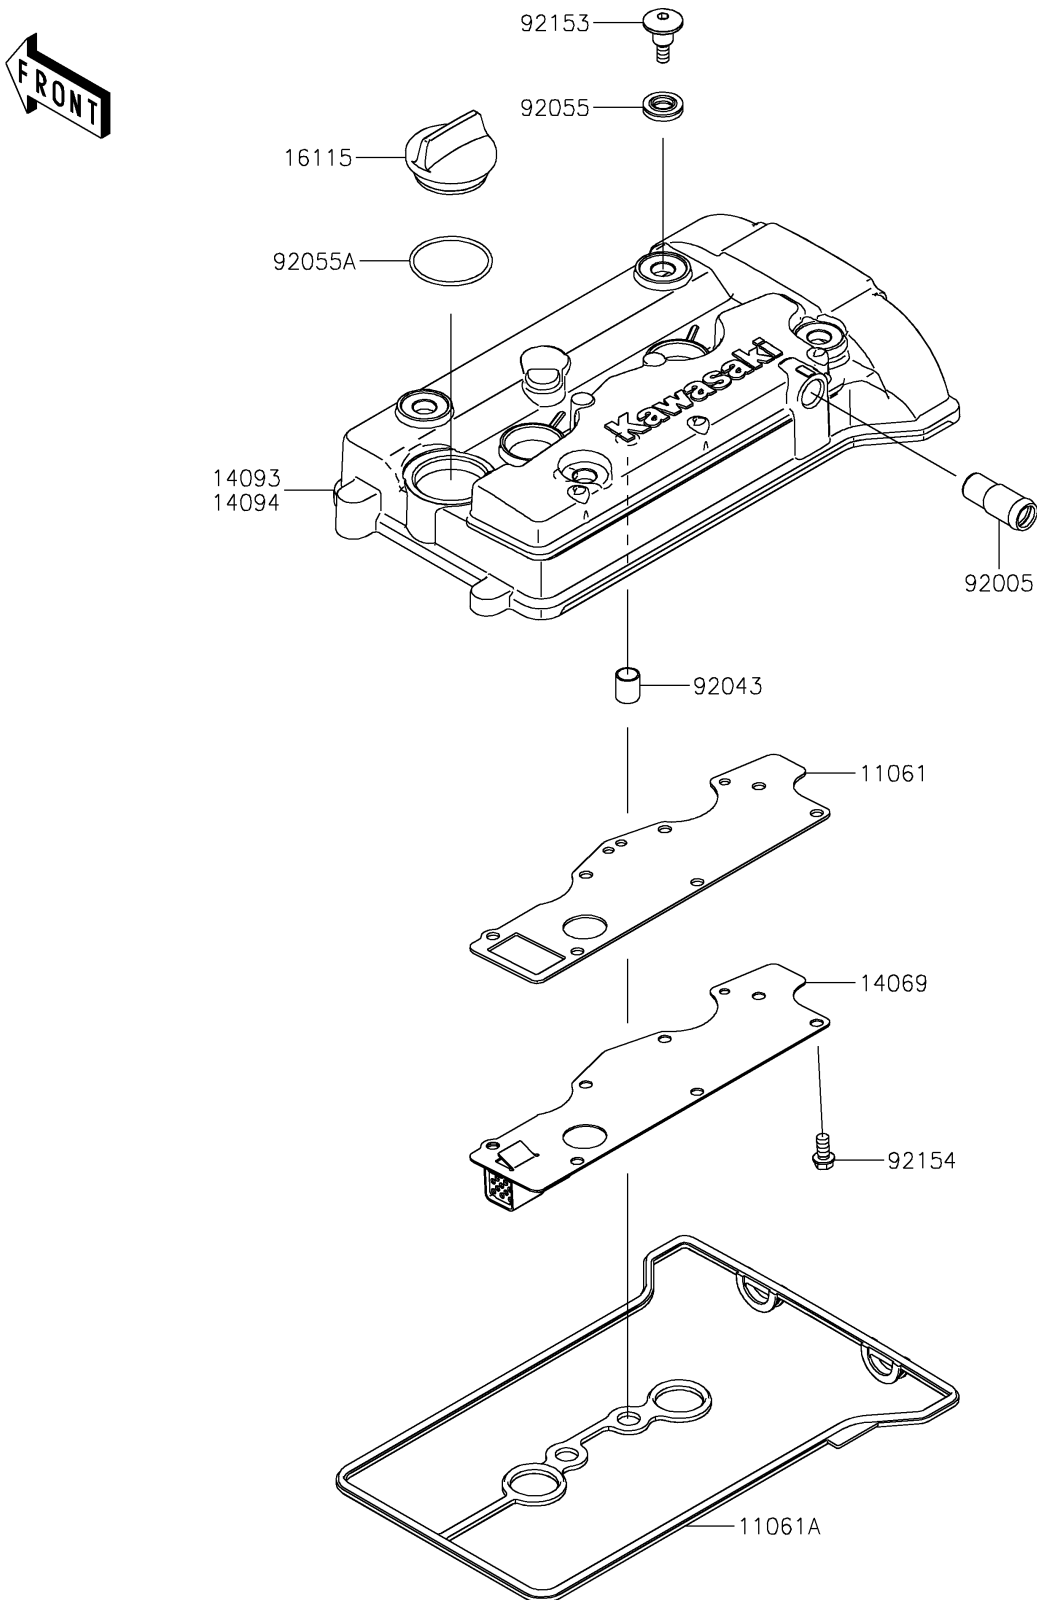

## PARTS DIAGRAM Cylinder Head Cover

E1112

## PARTS LIST

### Cylinder Head Cover

ITEM NAME	PART NUMBER	QUANTITY
GASKET,BREATHER PLATE (Ref # 11061)	11061-1314	1
GASKET,HEAD COVER (Ref # 11061A)	11061-1457	1
BREATHER (Ref # 14069)	14069-0036	1
COVER,HEAD COVER (Ref # 14093)	14093-1384	1
CAP-OIL FILLER (Ref # 16115)	16115-1064	1
FITTING,BREATHER (Ref # 92005)	92005-0968	1
PIN,10.1X12X14 (Ref # 92043)	92043-4009	2
RING-O (Ref # 92055)	92055-0785	4
RING-O (Ref # 92055A)	92055-1759	1
BOLT,SOCKET,6X22.5 (Ref # 92153)	92153-1779	4
BOLT,FLANGED-SMALL,6X12 (Ref # 92154)	92154-1888	7