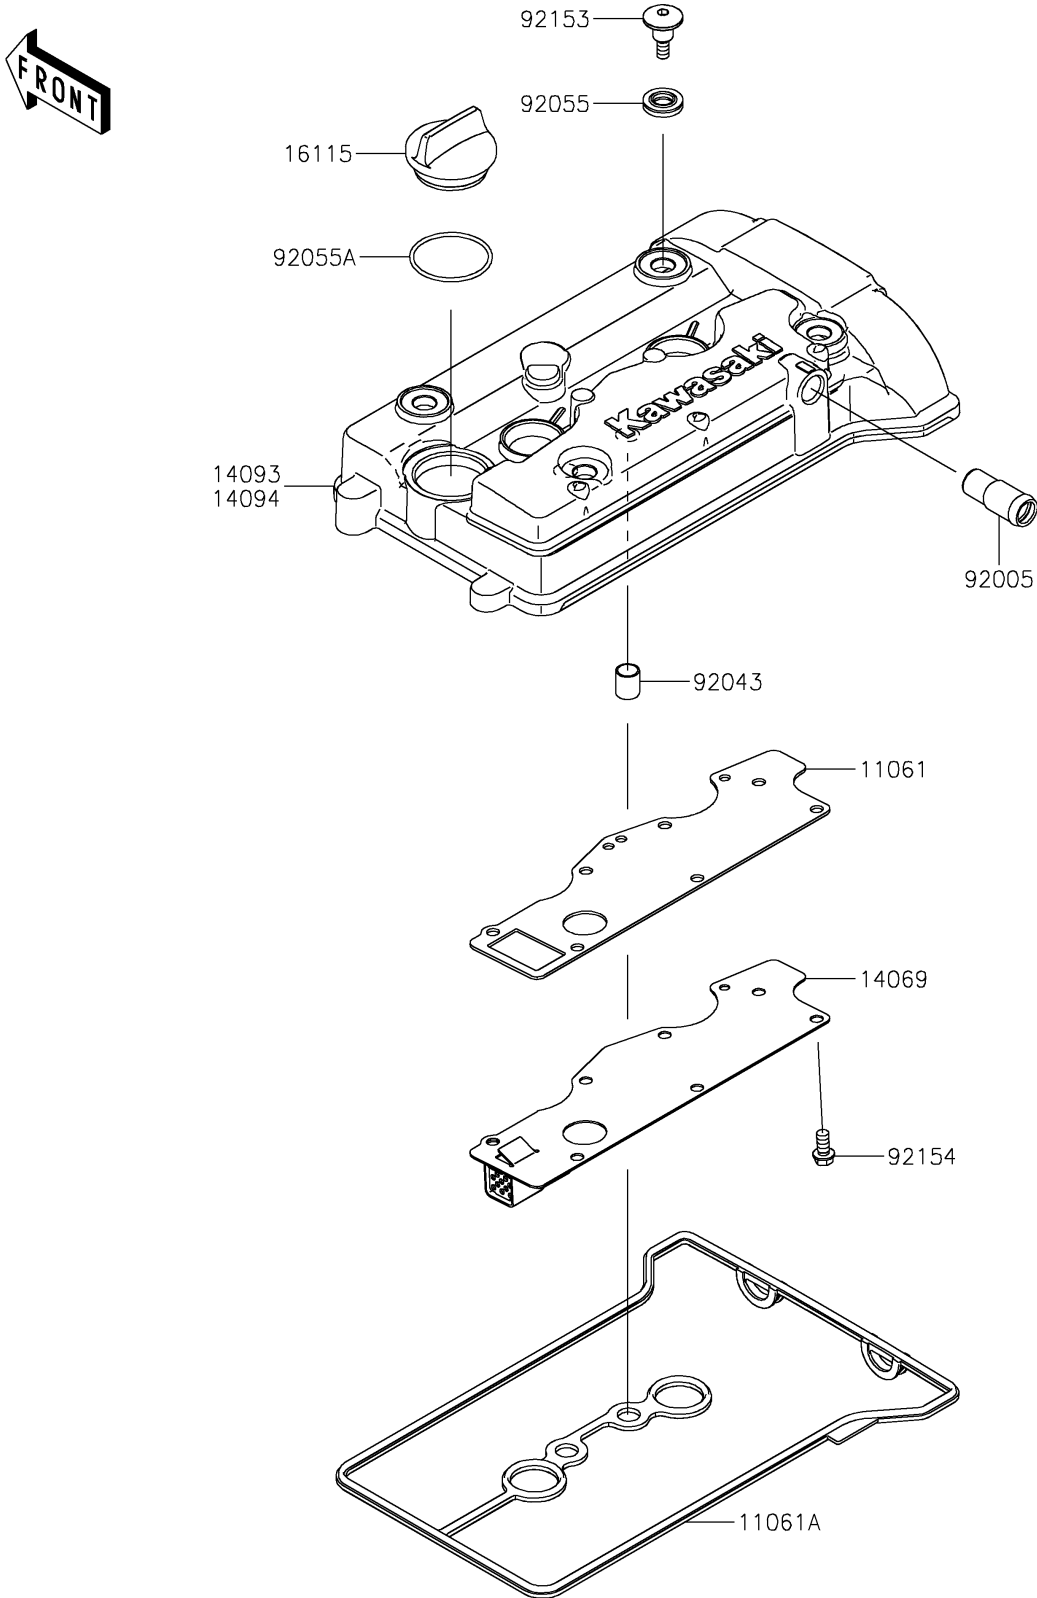

## PARTS DIAGRAM

### Cylinder Head Cover

E1112

## PARTS LIST

### Cylinder Head Cover

ITEM NAME	PART NUMBER	QUANTITY
GASKET,BREATHER PLATE (Ref # 11061)	11061-1314	1
GASKET,HEAD COVER (Ref # 11061A)	11061-1457	1
BREATHER (Ref # 14069)	14069-0036	1
COVER,HEAD COVER (Ref # 14093)	14093-1384	1
CAP-OIL FILLER (Ref # 16115)	16115-1064	1
FITTING,BREATHER (Ref # 92005)	92005-0968	1
PIN,10.1X12X14 (Ref # 92043)	92043-4009	2
RING-O (Ref # 92055)	92055-0785	4
RING-O (Ref # 92055A)	92055-1759	1
BOLT,SOCKET,6X22.5 (Ref # 92153)	92153-1779	4
BOLT,FLANGED-SMALL,6X12 (Ref # 92154)	92154-1888	7