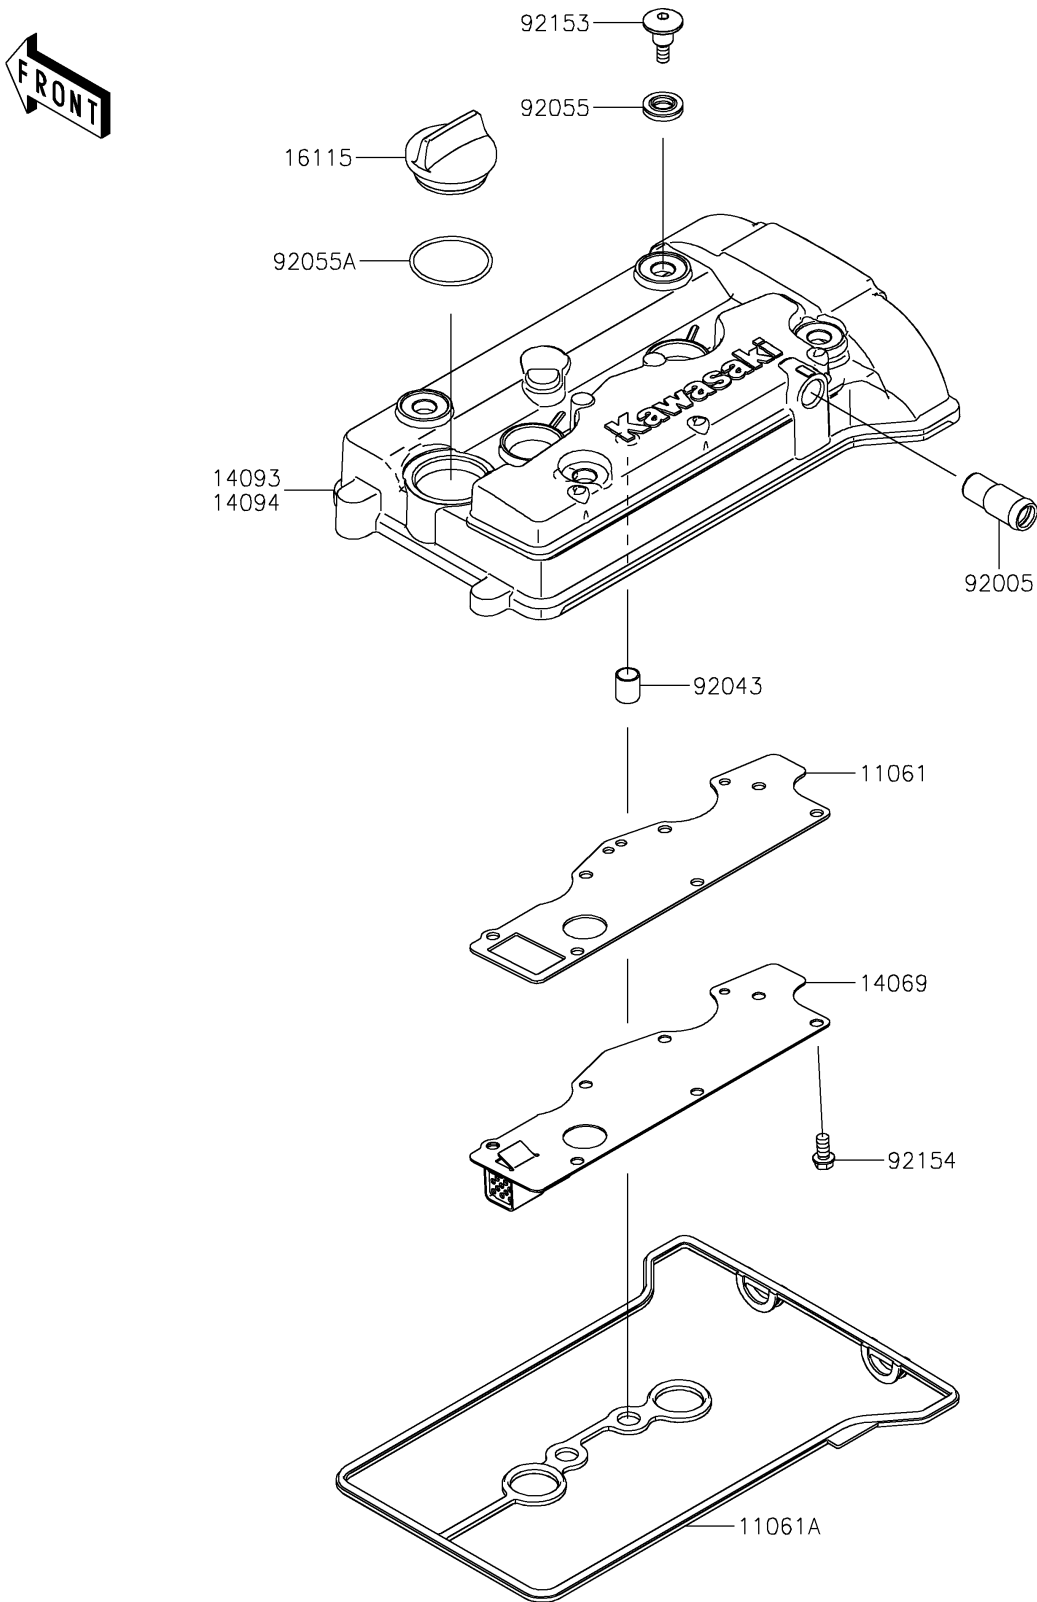

2024 MULE PRO-FXT™ 1000 LE CAMO

PARTS DIAGRAM Cylinder Head Cover

E1112

2024 MULE PRO-FXT™ 1000 LE CAMO

Kawasaki
Let the Good Times Roll®

PARTS LIST

Cylinder Head Cover

ITEM NAME	PART NUMBER	QUANTITY
GASKET,BREATHER PLATE (Ref # 11061)	11061-1314	1
GASKET,HEAD COVER (Ref # 11061A)	11061-1457	1
BREATHER (Ref # 14069)	14069-0036	1
COVER,HEAD COVER (Ref # 14093)	14093-1384	1
CAP-OIL FILLER (Ref # 16115)	16115-1064	1
FITTING,BREATHER (Ref # 92005)	92005-0968	1
PIN,10.1X12X14 (Ref # 92043)	92043-4009	2
RING-O (Ref # 92055)	92055-0785	4
RING-O (Ref # 92055A)	92055-1759	1
BOLT,SOCKET,6X22.5 (Ref # 92153)	92153-1779	4
BOLT,FLANGED-SMALL,6X12 (Ref # 92154)	92154-1888	7