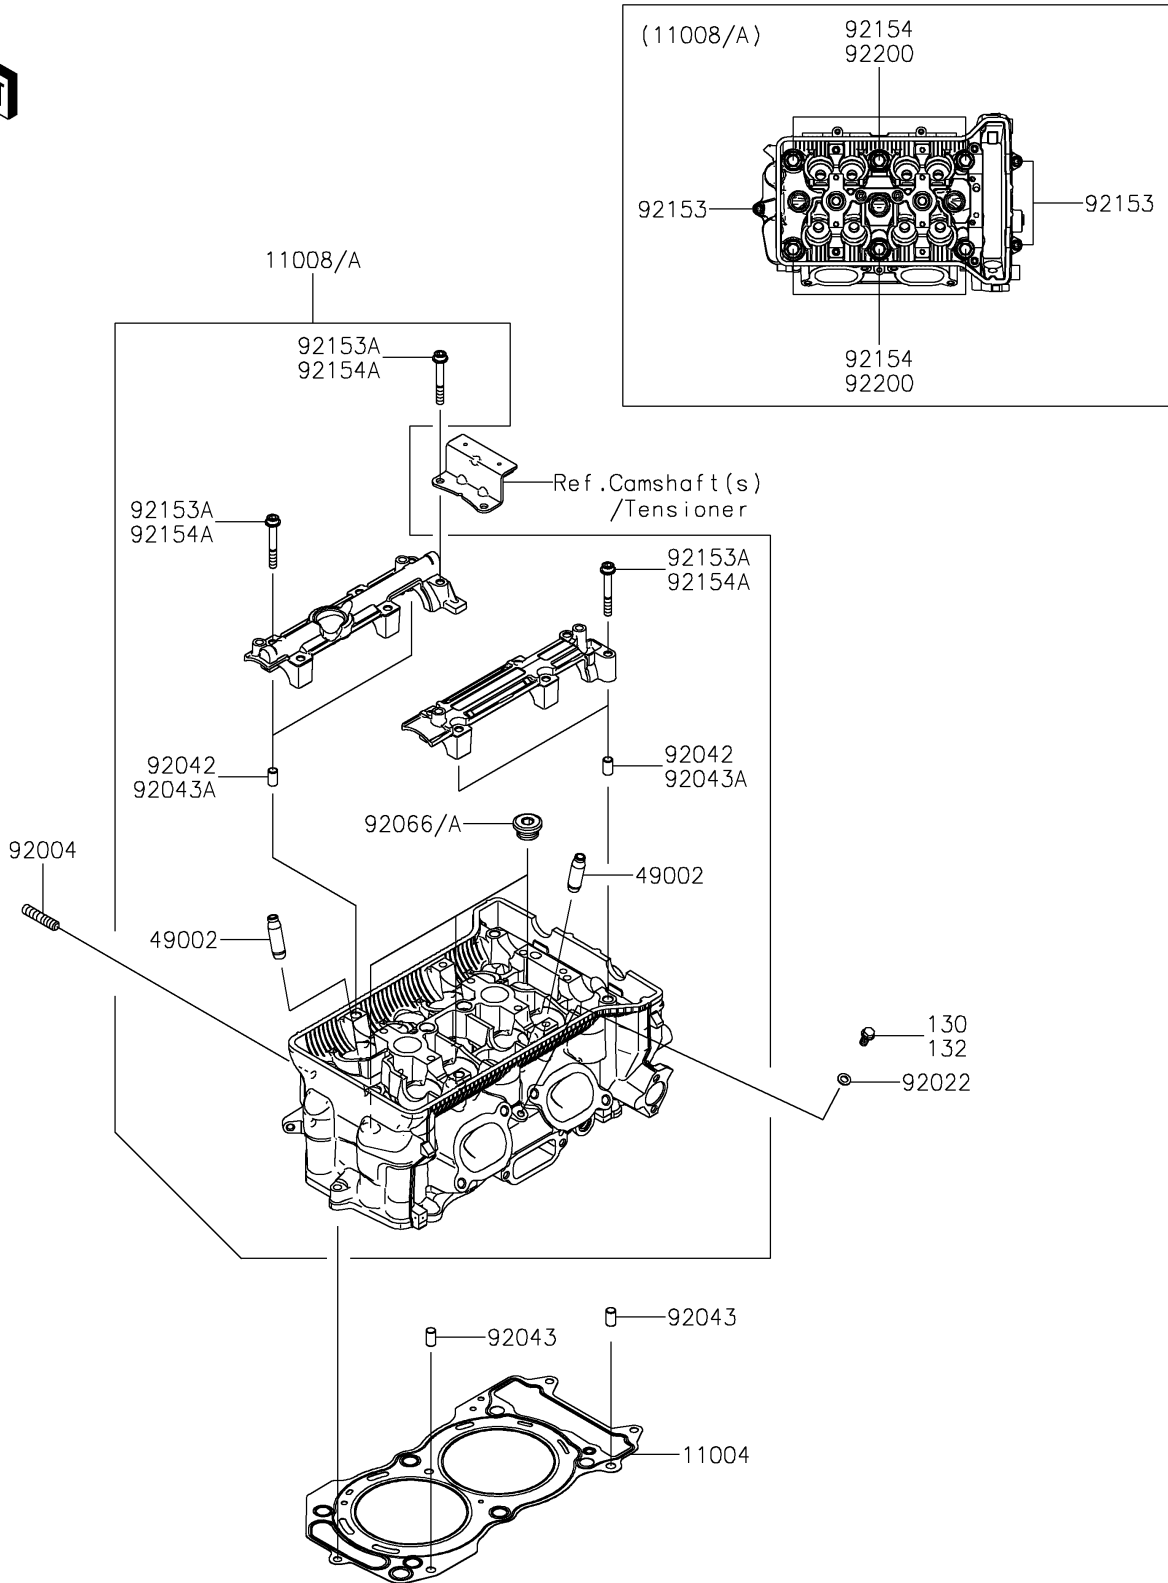

2025 MULE PRO-FXR 1000

PARTS DIAGRAM

Cylinder Head

E1111

2025 MULE PRO-FXR 1000

PARTS LIST

Cylinder Head

ITEM NAME	PART NUMBER	QUANTITY
GASKET-HEAD (Ref # 11004)	11004-0809	1
HEAD-COMP-CYLINDER (Ref # 11008)	11008-1502	1
GUIDE-VALVE (Ref # 49002)	49002-0709	8
STUD,8X22 (Ref # 92004)	92004-1217	8
WASHER,6.2X11X1 (Ref # 92022)	92022-304	1
PIN,DOWEL,6.3X8X14 (Ref # 92042)	92042-007	4
PIN,8X14 (Ref # 92043)	92043-1567	2
PLUG,18X10 (Ref # 92066)	92066-0832	3
BOLT,6X95 (Ref # 92153)	92153-0320	3
BOLT,SOCKET,6X45 (Ref # 92153A)	92153-0656	12
BOLT,11X157 (Ref # 92154)	92154-3931	6
WASHER,11.5X20.5X3.2 (Ref # 92200)	92200-0727	6
BOLT-FLANGED,6X12 (Ref # 130)	130BA0612	1