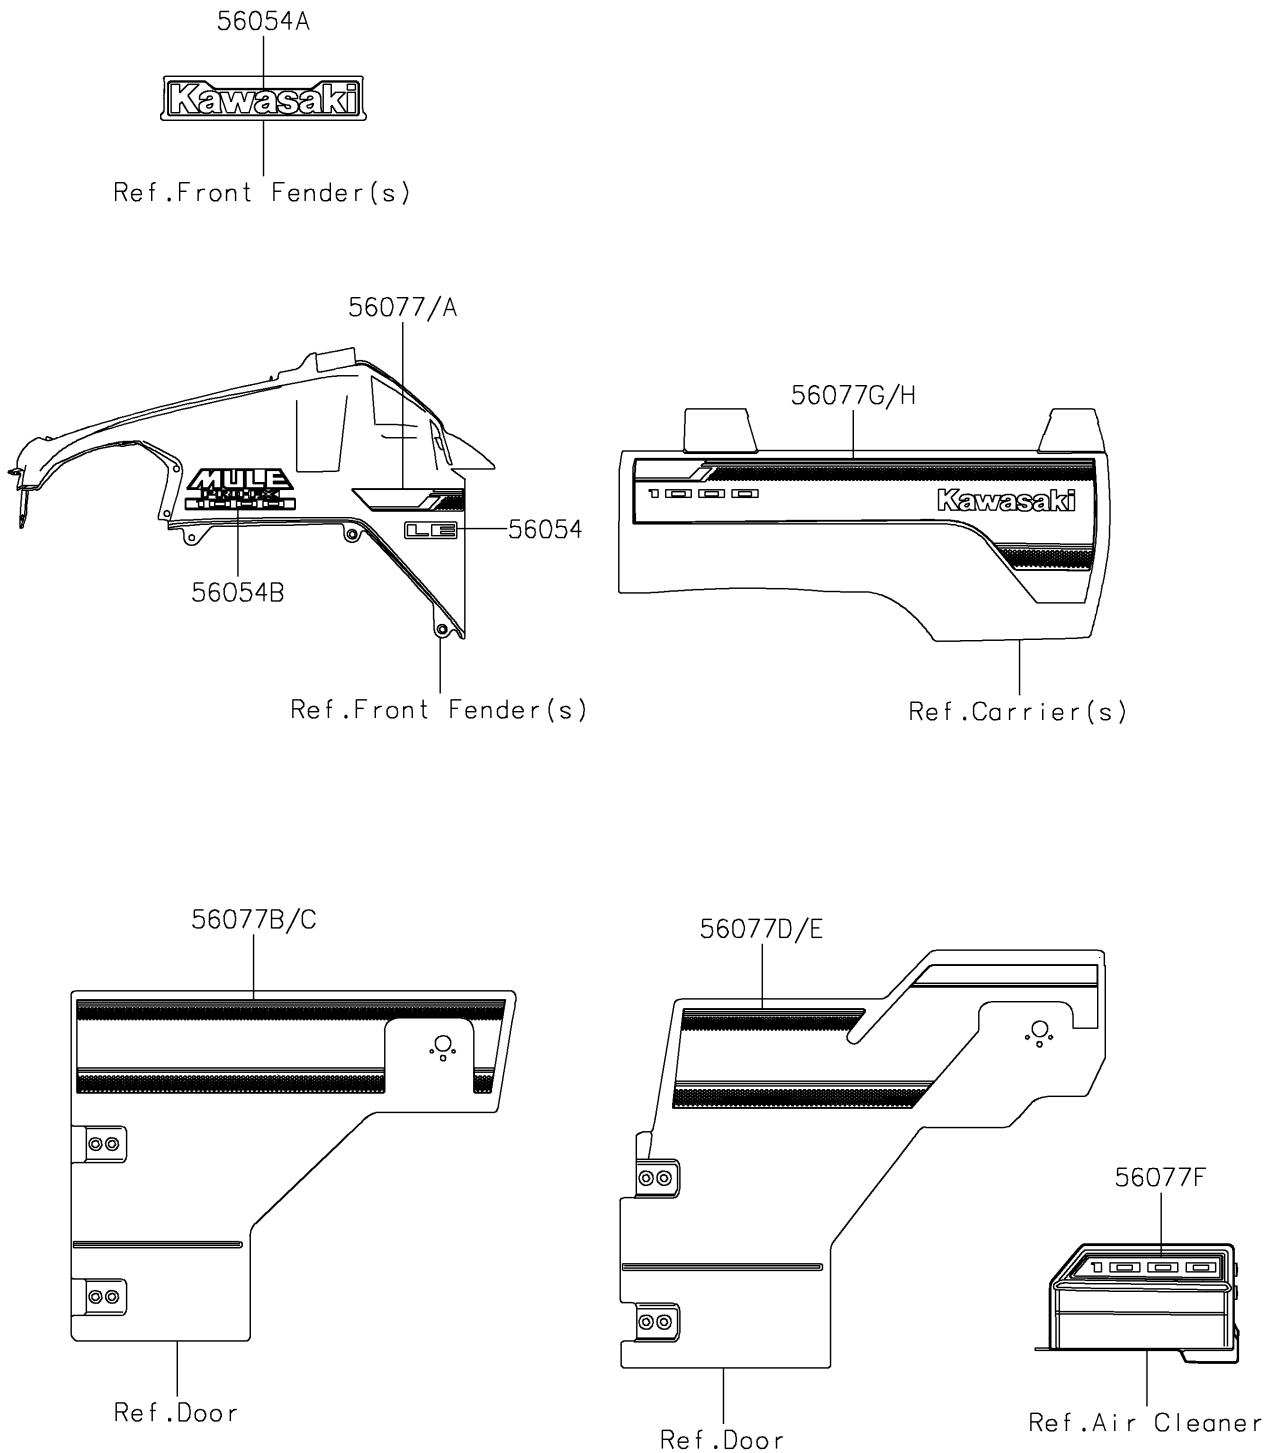

2025 MULE PRO-FXT 1000 LE

PARTS DIAGRAM

Decals(Gray)(ASSNN/ASSNL)

F2861C

2025 MULE PRO-FXT 1000 LE

PARTS LIST

Decals(Gray)(ASSNN/ASSNL)

ITEM NAME	PART NUMBER	QUANTITY
MARK,FR FENDER,LE (Ref # 56054)	56054-1569	2
MARK,KAWASAKI (Ref # 56054A)	56054-3890	1
MARK,MULE PRO-FXT 1000 (Ref # 56054B)	56054-4014	2
PATTERN,FR FENDER,LH (Ref # 56077)	56077-1649	1
PATTERN,FR FENDER,RH (Ref # 56077A)	56077-1650	1
PATTERN,SIDE GUARD,LH,FR (Ref # 56077B)	56077-1651	1
PATTERN,SIDE GUARD,RH,FR (Ref # 56077C)	56077-1652	1
PATTERN,SIDE GUARD,LH,RR (Ref # 56077D)	56077-1653	1
PATTERN,SIDE GUARD,RH,RR (Ref # 56077E)	56077-1654	1
PATTERN,AIR FILTER COVER (Ref # 56077F)	56077-1655	1
PATTERN,CARRIER PANEL,LH (Ref # 56077G)	56077-1656	1
PATTERN,CARRIER PANEL,RH (Ref # 56077H)	56077-1657	1