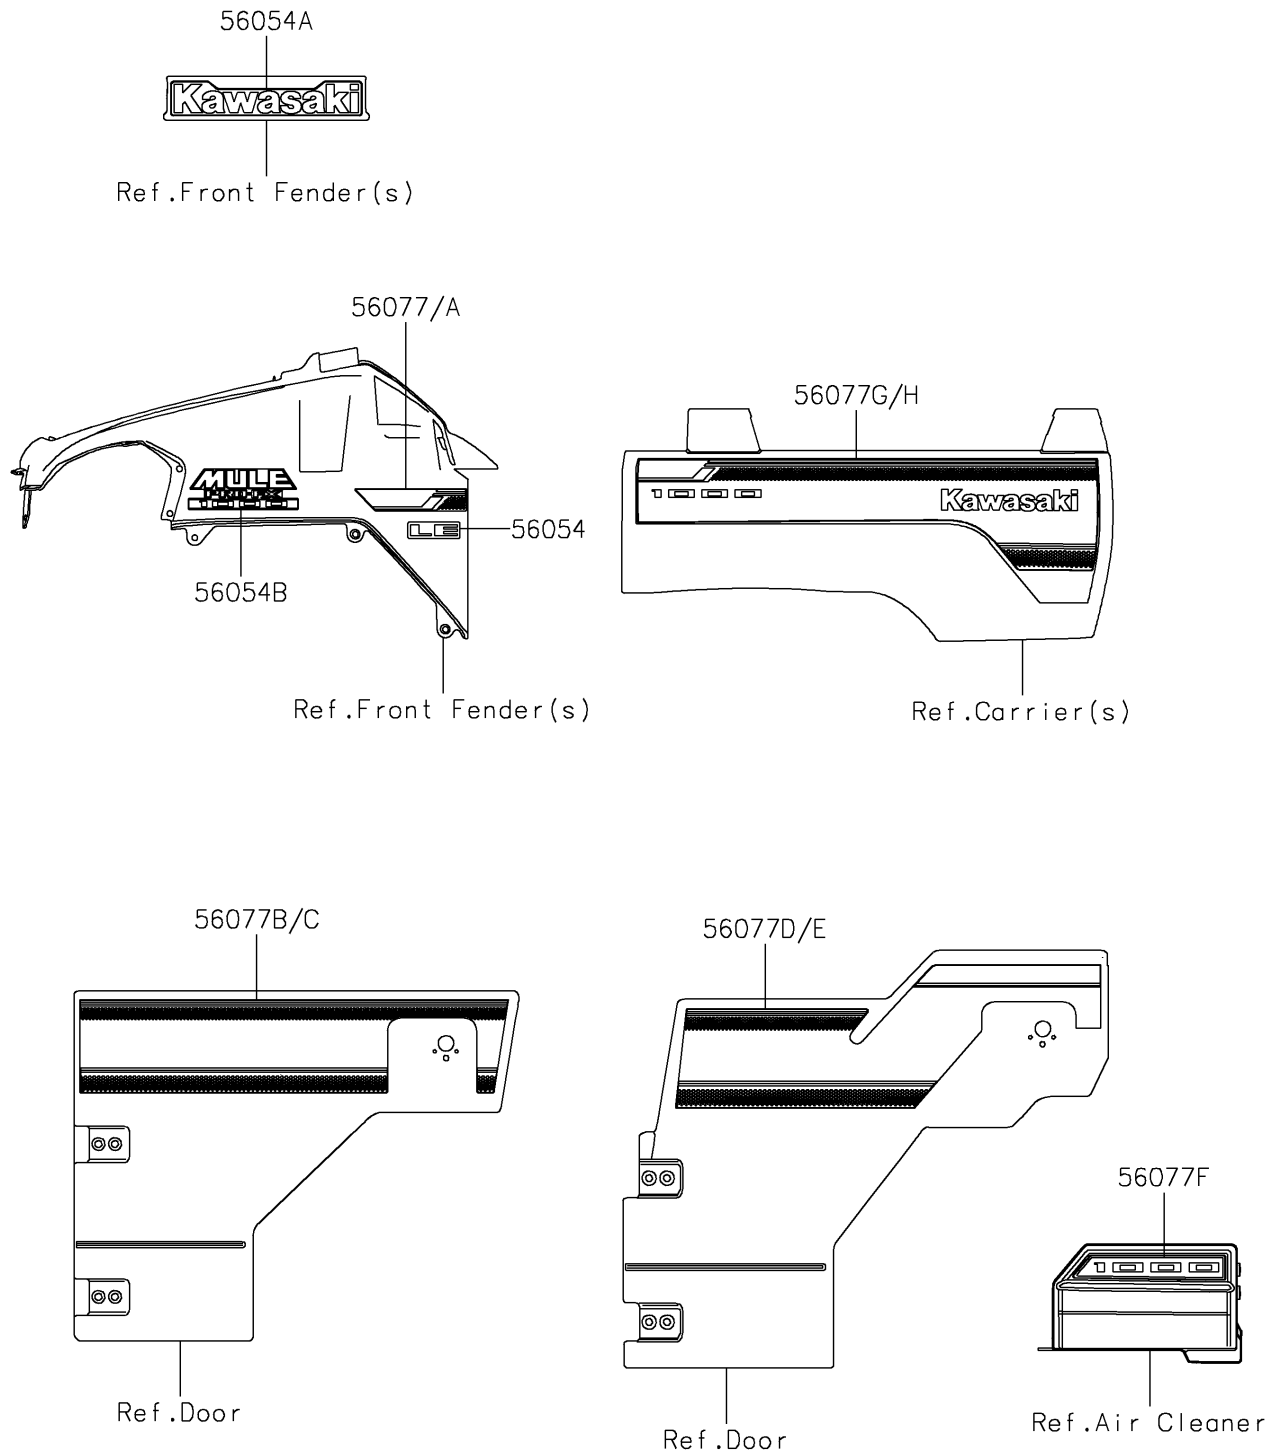

2025 MULE PRO-FXT 1000 LE

PARTS DIAGRAM

Decals(Gray)(ASSNN/ASSNL)

F2861C

2025 MULE PRO-FXT 1000 LE

PARTS LIST

Decals(Gray)(ASSNN/ASSNL)

ITEM NAME

PART NUMBER

QUANTITY
