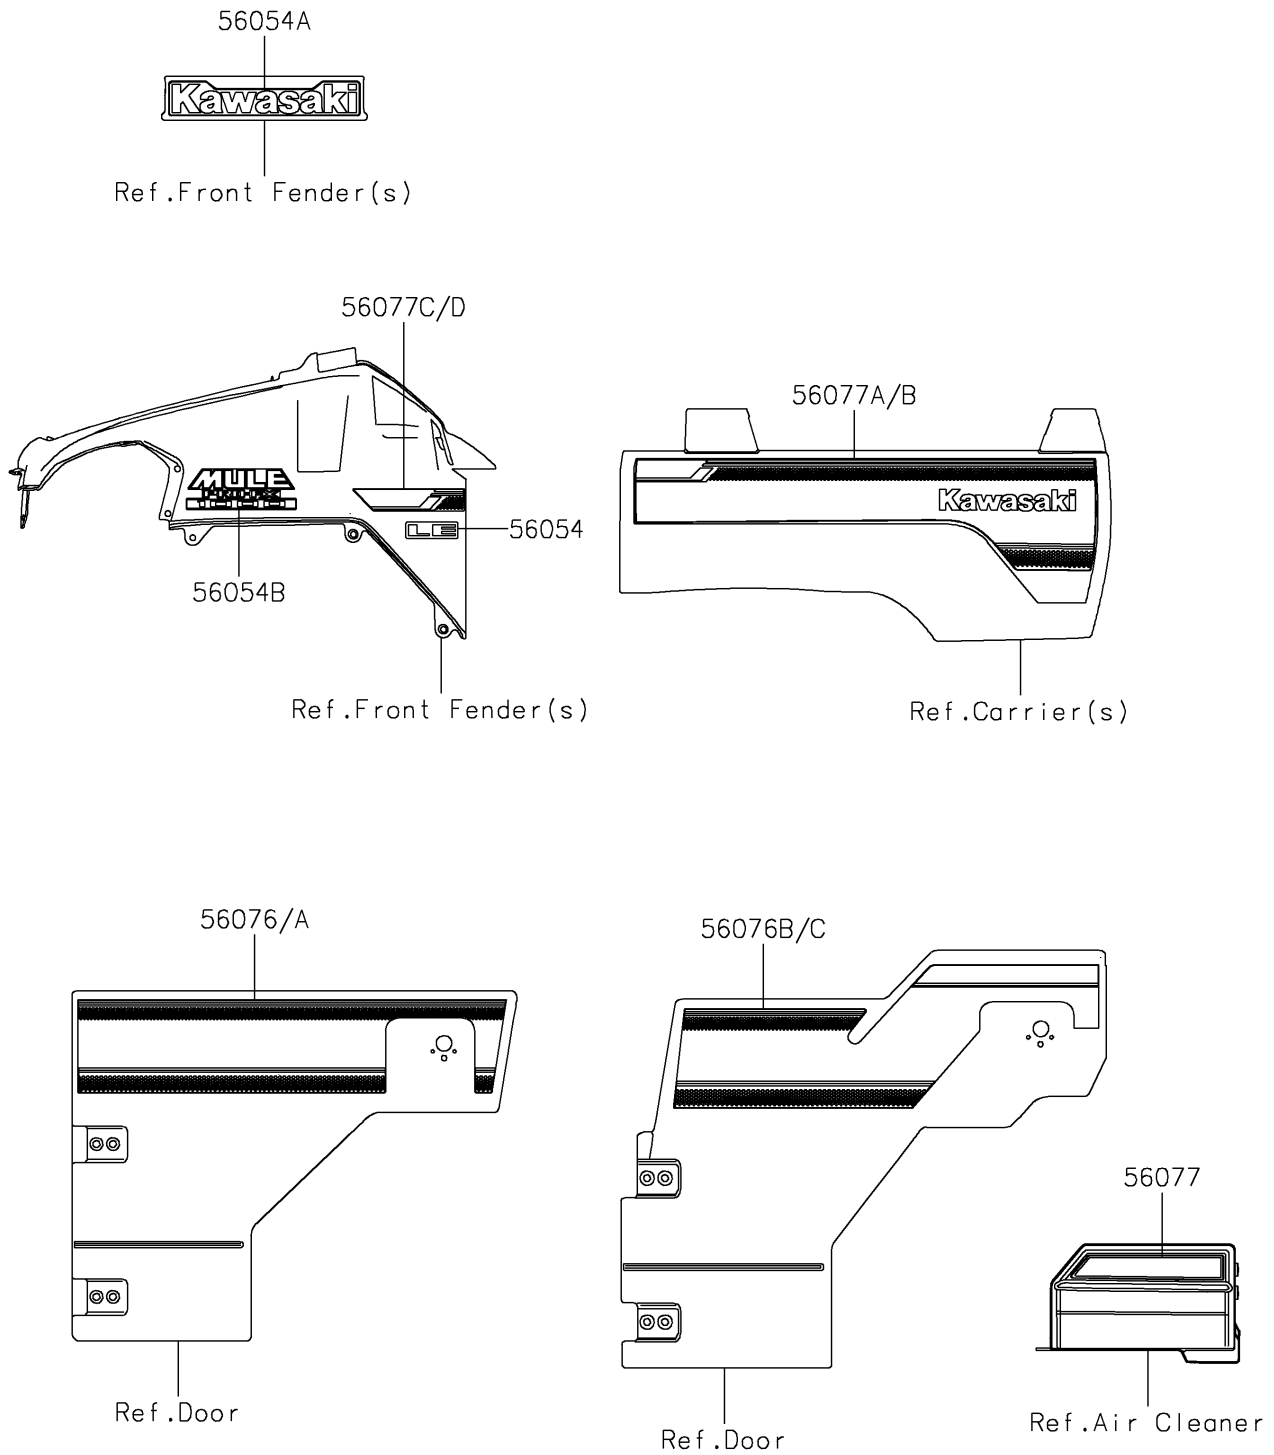

2026 MULE PRO-FXT™ 1000 LE

PARTS DIAGRAM

Decals(Blue)(ARFNN/ARFNL/ATFNN/ATFNL)

F2861A

2026 MULE PRO-FXT™ 1000 LE

PARTS LIST

Decals(Blue)(ARFNN/ARFNL/ATFNN/ATFNL)

ITEM NAME	PART NUMBER	QUANTITY
MARK,FR FENDER,LE (Ref # 56054)	56054-1569	2
MARK,KAWASAKI (Ref # 56054A)	56054-3890	1
MARK,MULE PRO-FXT 1000 (Ref # 56054B)	56054-4014	2
PATTERN,SIDE GUARD,LH,FR (Ref # 56076)	56076-4139	1
PATTERN,SIDE GUARD,RH,FR (Ref # 56076A)	56076-4140	1
PATTERN,SIDE GUARD,LH,RR (Ref # 56076B)	56076-4141	1
PATTERN,SIDE GUARD,RH,RR (Ref # 56076C)	56076-4142	1
PATTERN,AIR FILTER COVER (Ref # 56077)	56077-0153	1
PATTERN,CARRIER PANEL,LH (Ref # 56077A)	56077-0154	1
PATTERN,CARRIER PANEL,RH (Ref # 56077B)	56077-0155	1
PATTERN,FR FENDER,LH (Ref # 56077C)	56077-0595	1
PATTERN,FR FENDER,RH (Ref # 56077D)	56077-0596	1