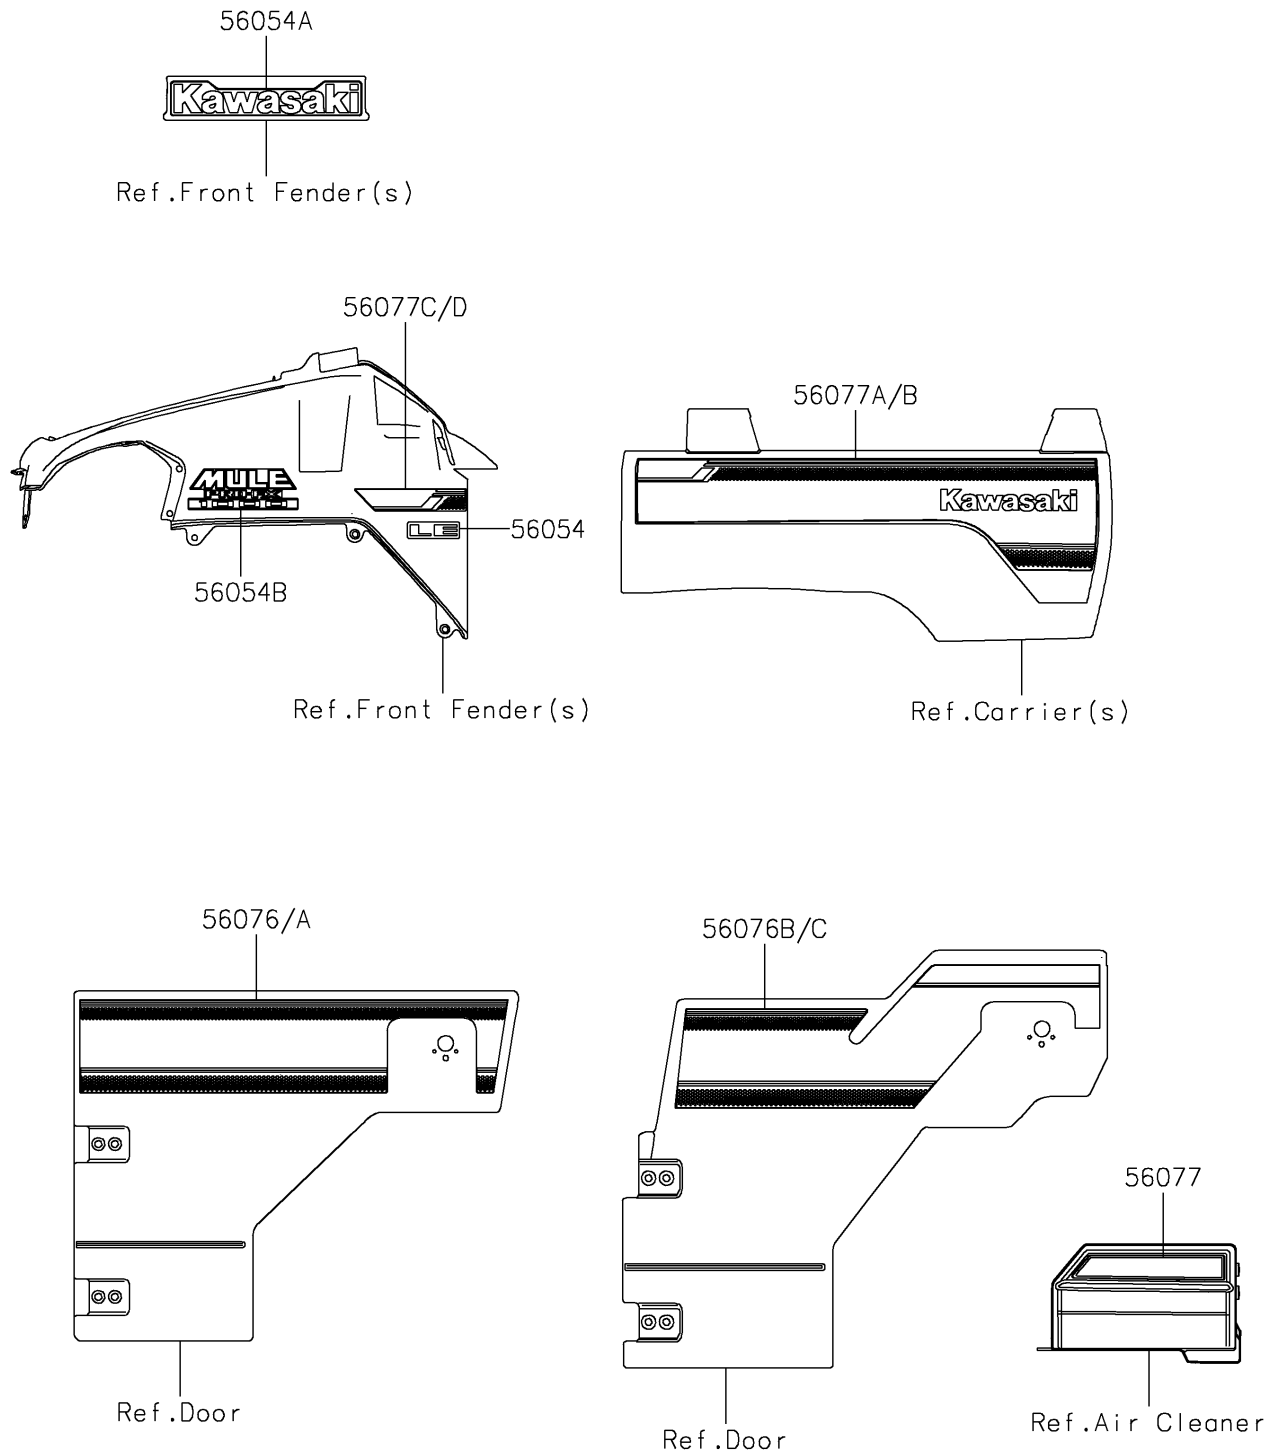

2025 MULE PRO-FXT 1000 LE

PARTS DIAGRAM

Decals(Black)(ARFNN/ARFNL/ATFNN/ATFNL)

F2861

2025 MULE PRO-FXT 1000 LE

PARTS LIST

Decals(Black)(ARFNN/ARFNL/ATFNN/ATFNL)

ITEM NAME

PART NUMBER

QUANTITY
