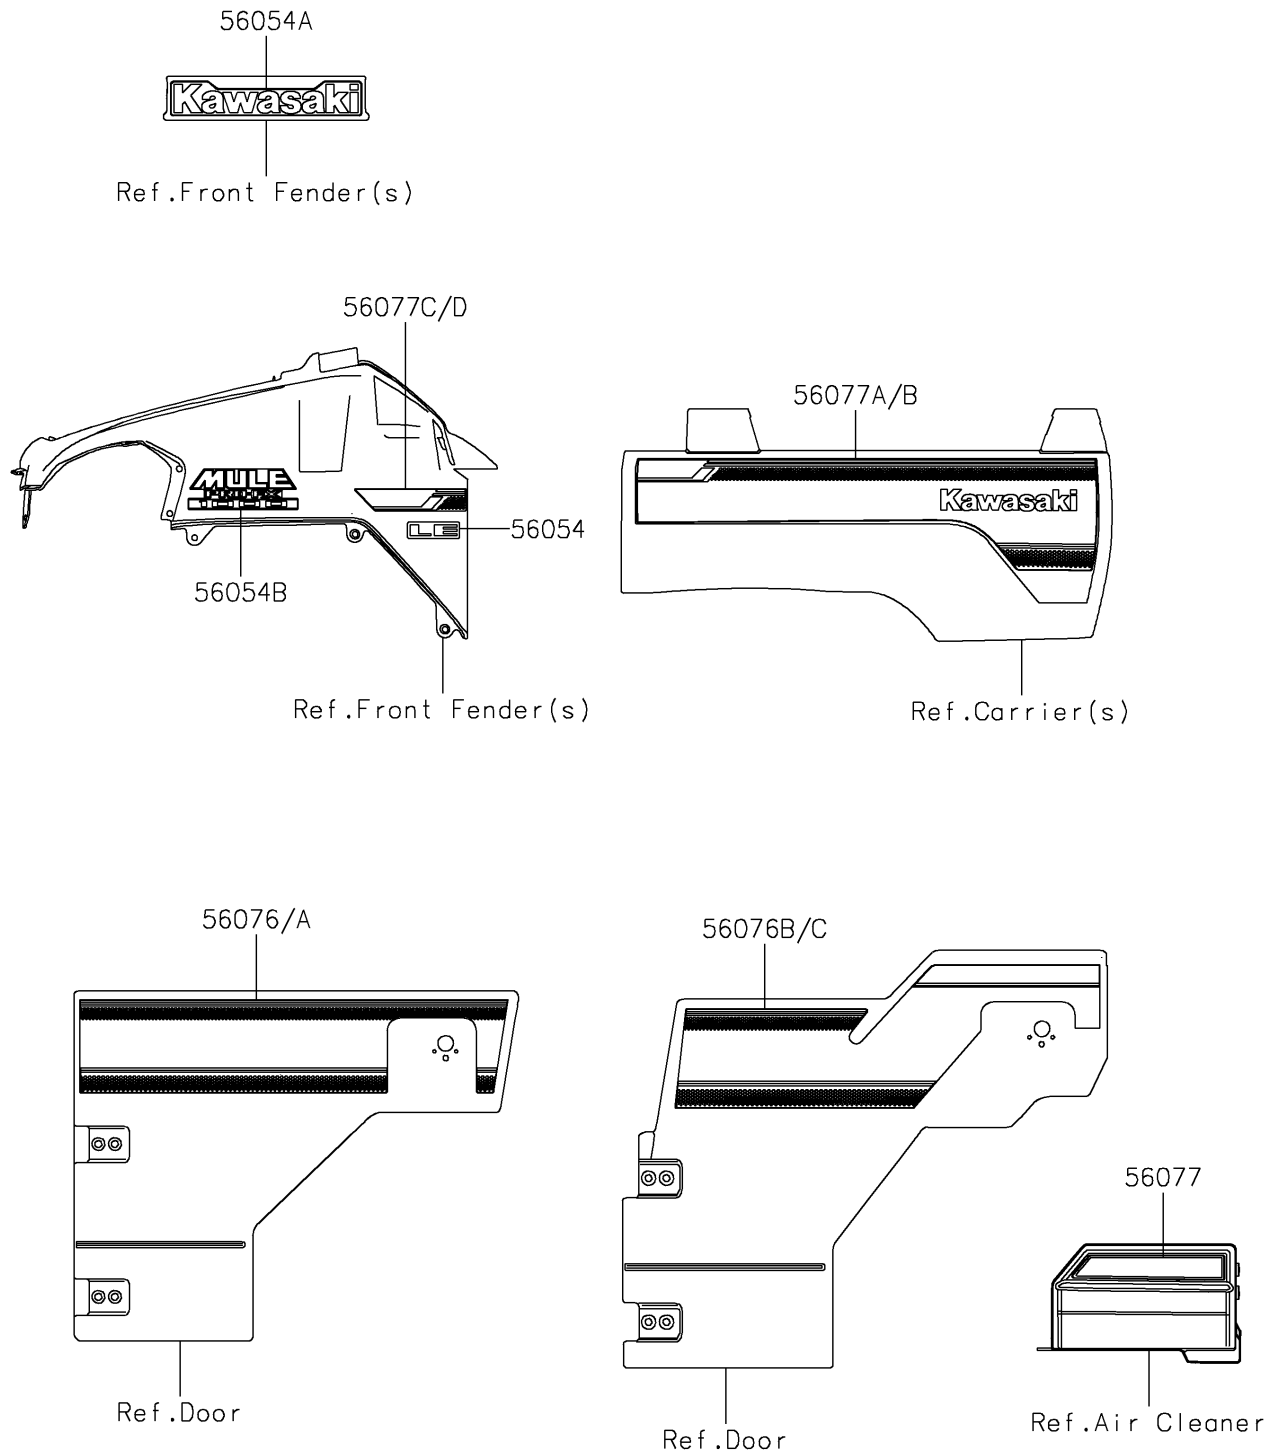

2026 MULE PRO-FXT™ 1000 LE

PARTS DIAGRAM

Decals(Black)(ARFNN/ARFNL/ATFNN/ATFNL)

F2861

2026 MULE PRO-FXT™ 1000 LE

PARTS LIST

Decals(Black)(ARFNN/ARFNL/ATFNN/ATFNL)

ITEM NAME	PART NUMBER	QUANTITY
MARK,FR FENDER,LE (Ref # 56054)	56054-1569	2
MARK,KAWASAKI (Ref # 56054A)	56054-3890	1
MARK,MULE PRO-FXT 1000 (Ref # 56054B)	56054-4014	2
PATTERN,SIDE GUARD,LH,FR (Ref # 56076)	56076-4131	1
PATTERN,SIDE GUARD,RH,FR (Ref # 56076A)	56076-4132	1
PATTERN,SIDE GUARD,LH,RR (Ref # 56076B)	56076-4133	1
PATTERN,SIDE GUARD,RH,RR (Ref # 56076C)	56076-4134	1
PATTERN,AIR FILTER COVER (Ref # 56077)	56077-0156	1
PATTERN,CARRIER PANEL,LH (Ref # 56077A)	56077-0157	1
PATTERN,CARRIER PANEL,RH (Ref # 56077B)	56077-0158	1
PATTERN,FR FENDER,LH (Ref # 56077C)	56077-0593	1
PATTERN,FR FENDER,RH (Ref # 56077D)	56077-0594	1