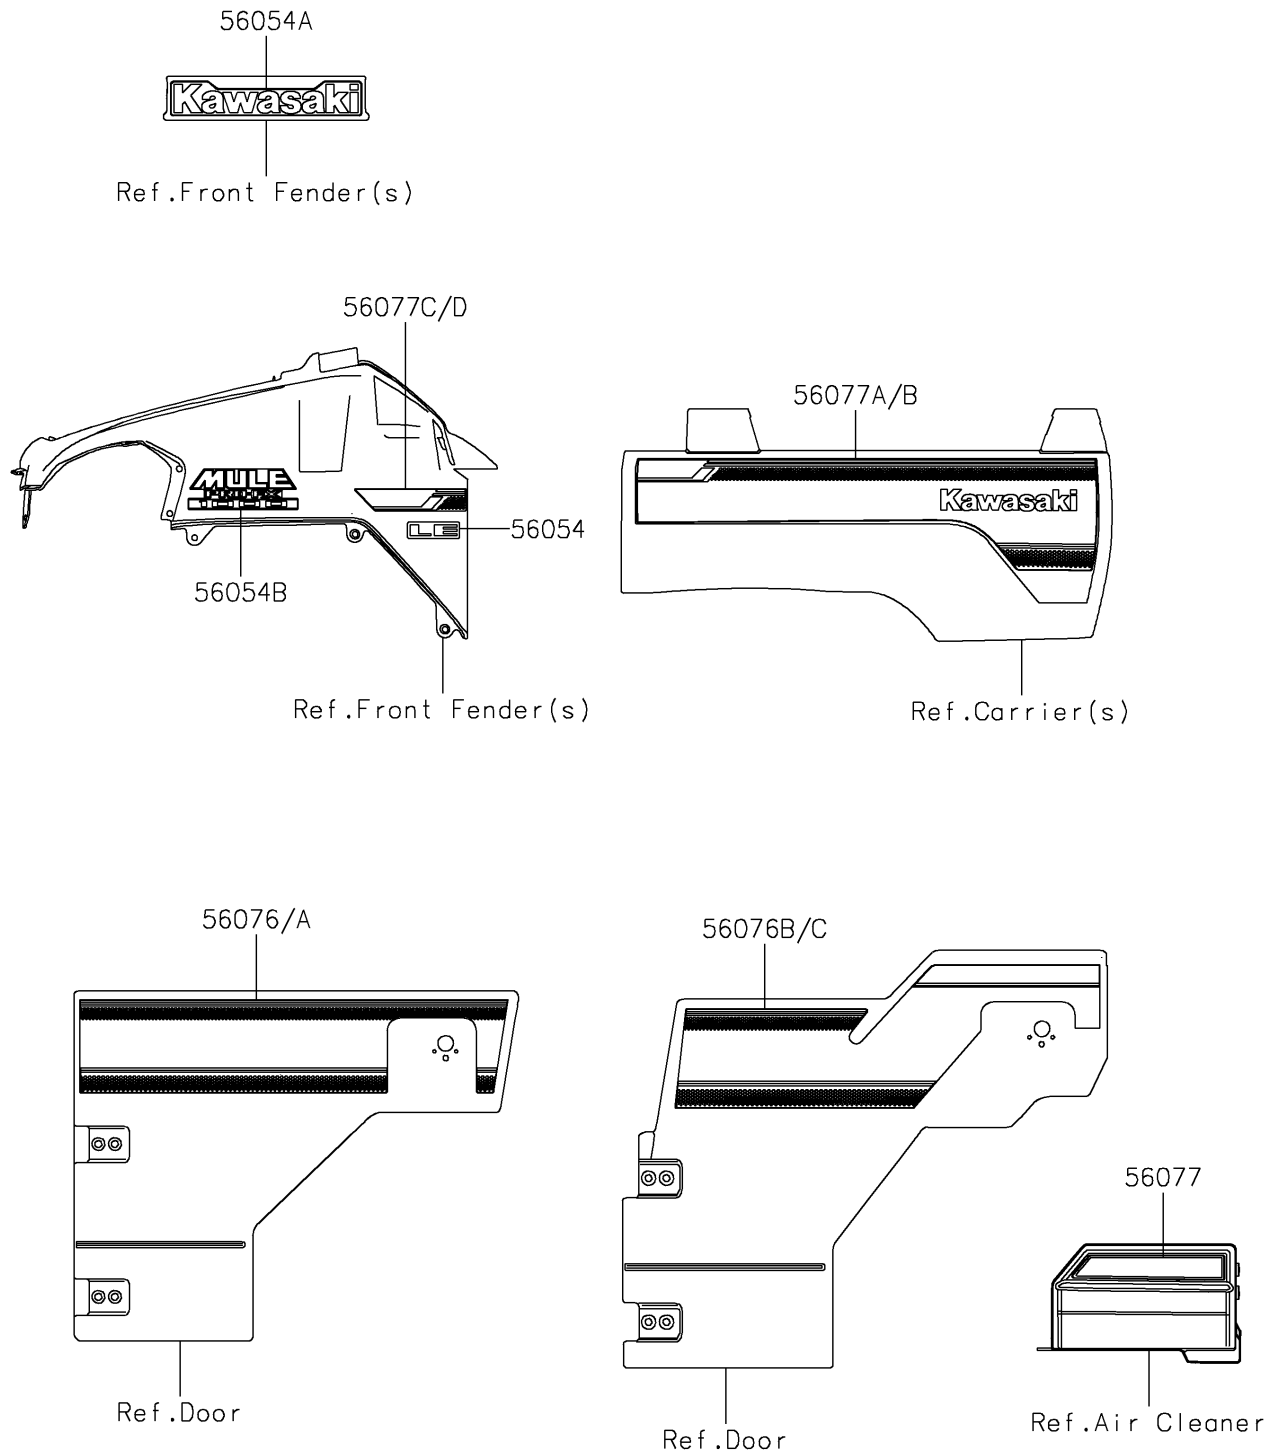

2025 MULE PRO-FXT 1000 LE

PARTS DIAGRAM

Decals(Black)(ARFNN/ARFNL/ATFNN/ATFNL)

F2861

2025 MULE PRO-FXT 1000 LE

PARTS LIST

Decals(Black)(ARFNN/ARFNL/ATFNN/ATFNL)

ITEM NAME	PART NUMBER	QUANTITY
MARK,FR FENDER,LE (Ref # 56054)	56054-1569	2
MARK,KAWASAKI (Ref # 56054A)	56054-3890	1
MARK,MULE PRO-FXT 1000 (Ref # 56054B)	56054-4014	2
PATTERN,SIDE GUARD,LH,FR (Ref # 56076)	56076-4131	1
PATTERN,SIDE GUARD,RH,FR (Ref # 56076A)	56076-4132	1
PATTERN,SIDE GUARD,LH,RR (Ref # 56076B)	56076-4133	1
PATTERN,SIDE GUARD,RH,RR (Ref # 56076C)	56076-4134	1
PATTERN,AIR FILTER COVER (Ref # 56077)	56077-0156	1
PATTERN,CARRIER PANEL,LH (Ref # 56077A)	56077-0157	1
PATTERN,CARRIER PANEL,RH (Ref # 56077B)	56077-0158	1
PATTERN,FR FENDER,LH (Ref # 56077C)	56077-0593	1
PATTERN,FR FENDER,RH (Ref # 56077D)	56077-0594	1