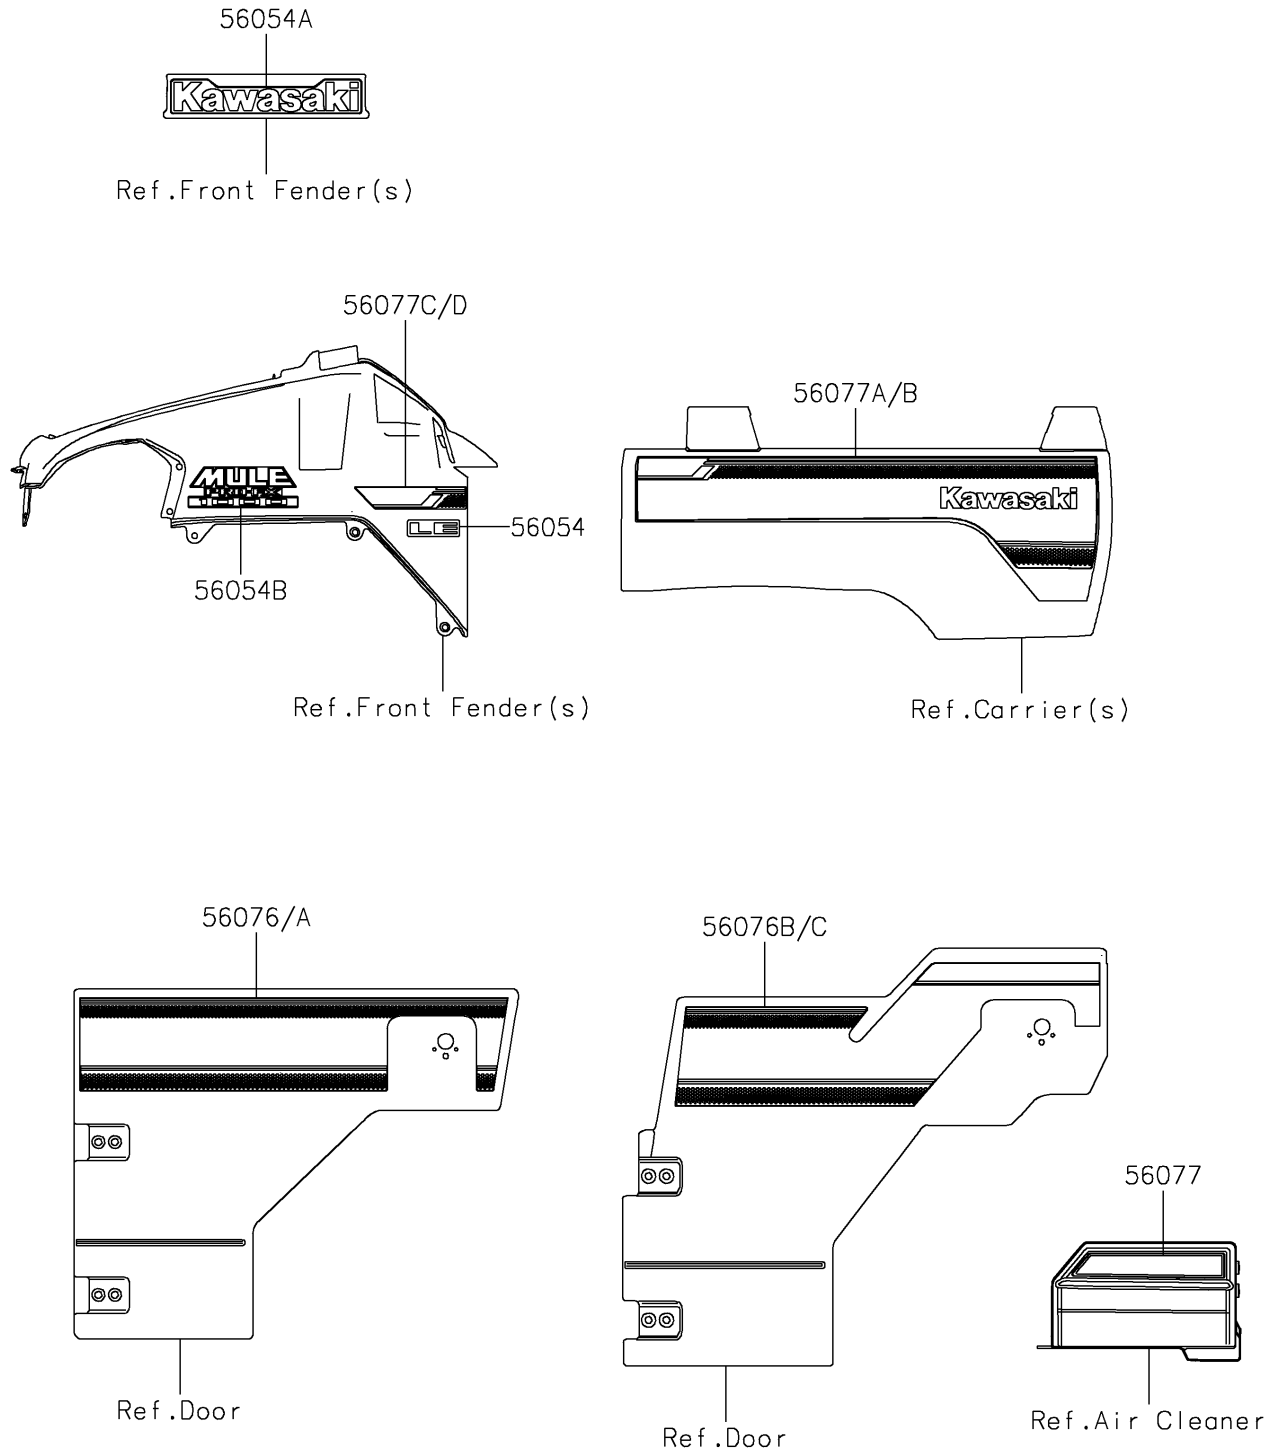

2024 MULE PRO-FXT™ 1000 LE

PARTS DIAGRAM

Decals(Black)(ARFNN/ARFNL/ATFNN/ATFNL)

F2861

2024 MULE PRO-FXT™ 1000 LE

PARTS LIST

Decals(Black)(ARFNN/ARFNL/ATFNN/ATFNL)

ITEM NAME	PART NUMBER	QUANTITY
MARK,FR FENDER,LE (Ref # 56054)	56054-1569	2
MARK,KAWASAKI (Ref # 56054A)	56054-3890	1
MARK,MULE PRO-FXT 1000 (Ref # 56054B)	56054-4014	2
PATTERN,SIDE GUARD,LH,FR (Ref # 56076)	56076-4131	1
PATTERN,SIDE GUARD,RH,FR (Ref # 56076A)	56076-4132	1
PATTERN,SIDE GUARD,LH,RR (Ref # 56076B)	56076-4133	1
PATTERN,SIDE GUARD,RH,RR (Ref # 56076C)	56076-4134	1
PATTERN,AIR FILTER COVER (Ref # 56077)	56077-0156	1
PATTERN,CARRIER PANEL,LH (Ref # 56077A)	56077-0157	1
PATTERN,CARRIER PANEL,RH (Ref # 56077B)	56077-0158	1
PATTERN,FR FENDER,LH (Ref # 56077C)	56077-0593	1
PATTERN,FR FENDER,RH (Ref # 56077D)	56077-0594	1