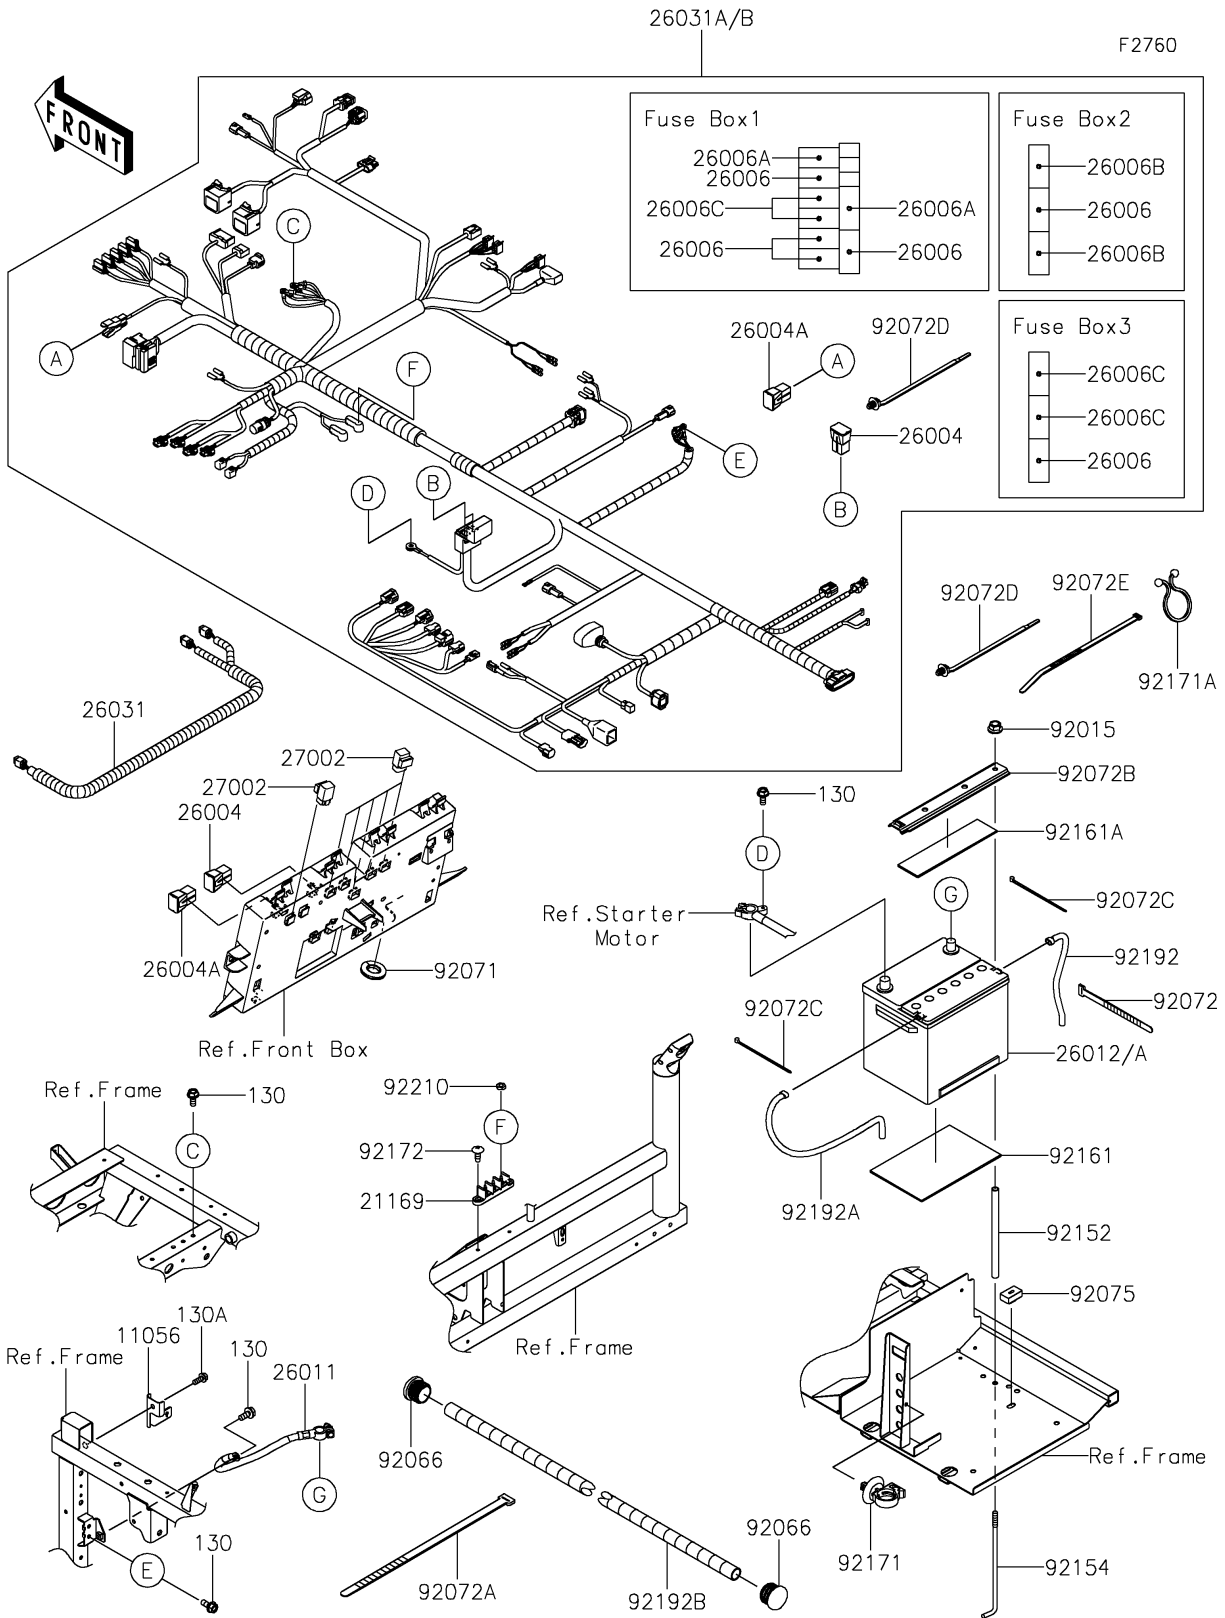

2025 MULE PRO-FXT 1000 LE

PARTS DIAGRAM

Chassis Electrical Equipment

2025 MULE PRO-FXT 1000 LE

PARTS LIST

Chassis Electrical Equipment

ITEM NAME

PART NUMBER

QUANTITY
