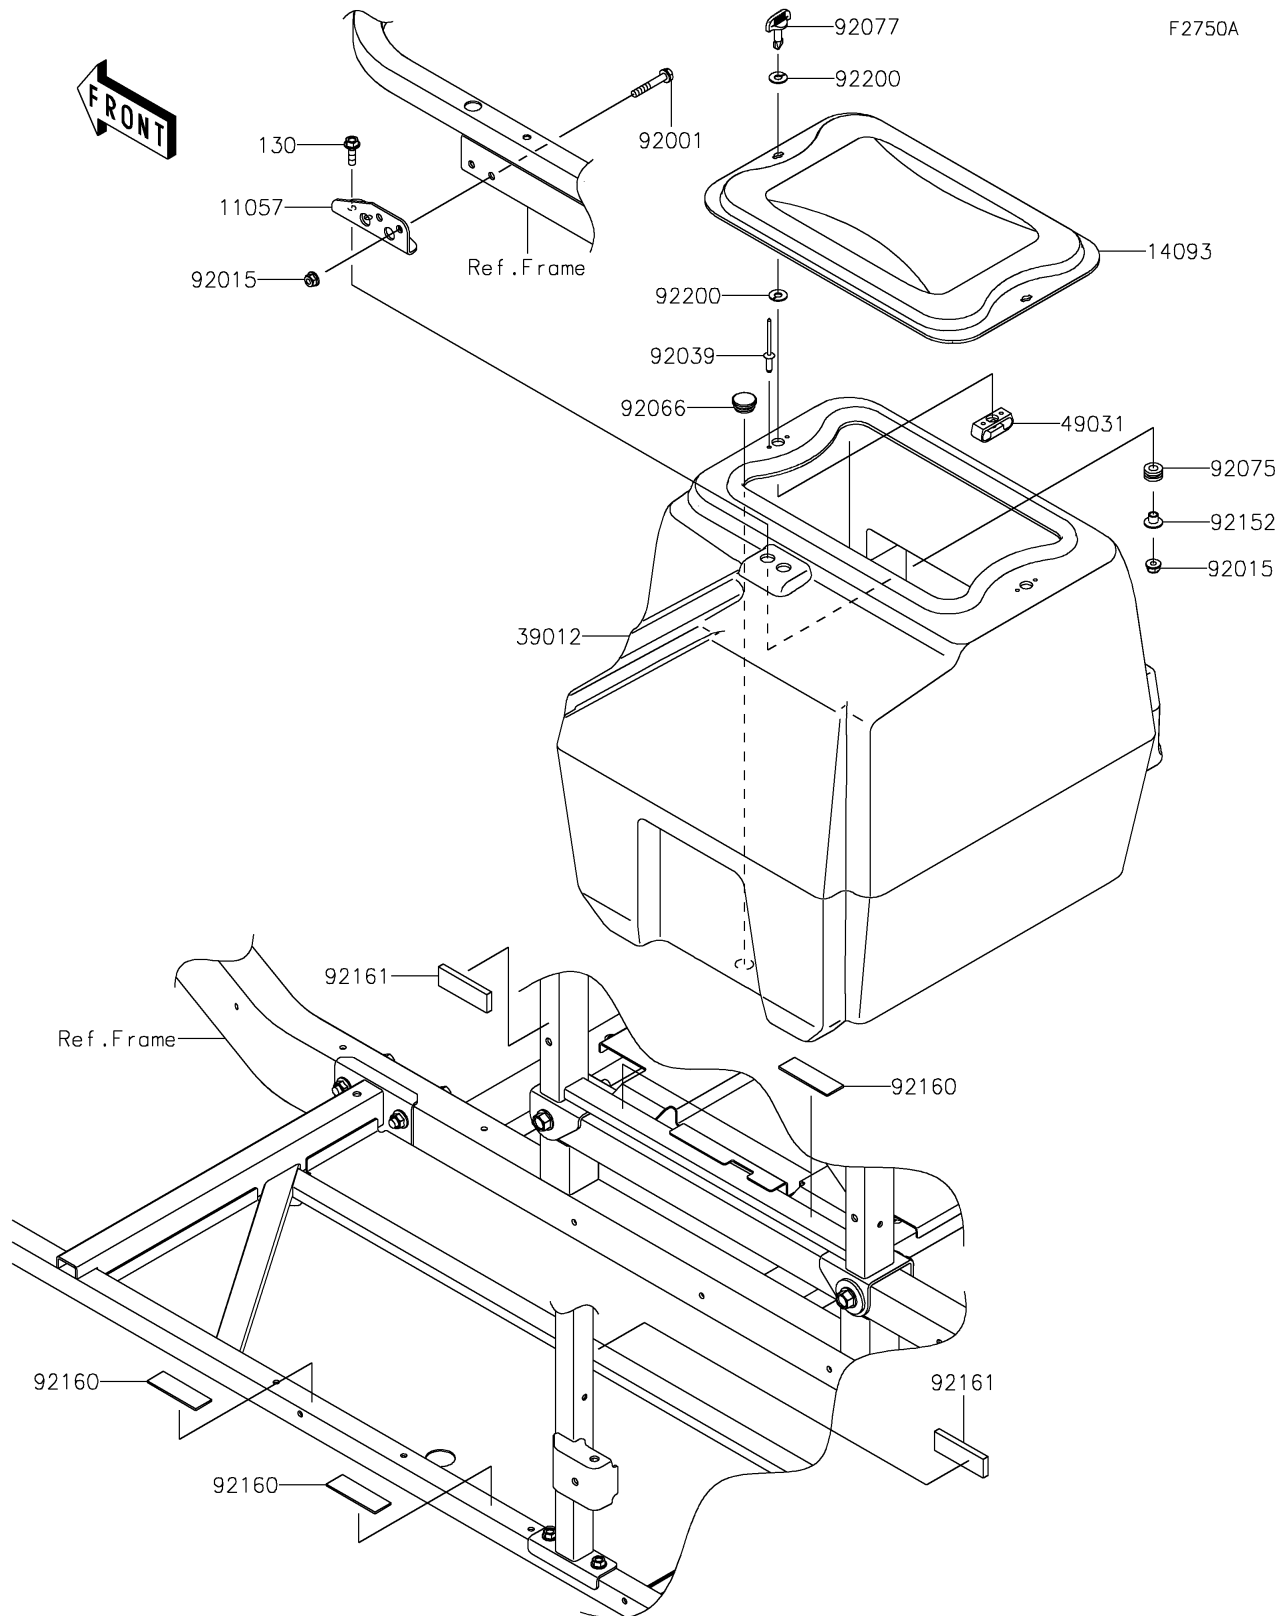

2026 MULE PRO-FXT™ 1000 LE

PARTS DIAGRAM Other(ATFNN/ATFNL)

2026 MULE PRO-FXT™ 1000 LE

PARTS LIST

Other(ATFNN/ATFNL)

Kawasaki
Let the Good Times Roll®

ITEM NAME	PART NUMBER	QUANTITY
BRACKET,TUB MOUNT (Ref # 11057)	11057-1503	1
COVER,STORAGE BOX (Ref # 14093)	14093-0523	1
CASE-STORAGE (Ref # 39012)	39012-0046	1
LATCH (Ref # 49031)	49031-0008	2
BOLT,FLANGED,6X38 (Ref # 92001)	92001-1105	2
NUT,LOCK,FLANGED,6MM (Ref # 92015)	92015-1603	4
RIVET,3.2X9.5 (Ref # 92039)	92039-0785	4
PLUG (Ref # 92066)	92066-1306	1
DAMPER (Ref # 92075)	92075-1912	2
KNOB (Ref # 92077)	92077-0030	2
COLLAR,6.3X8.3X9.2 (Ref # 92152)	92152-0237	2
DAMPER (Ref # 92160)	92160-1075	4
DAMPER,20X60X6 (Ref # 92161)	92161-1874	2
WASHER (Ref # 92200)	92200-0503	4
BOLT-FLANGED,6X20 (Ref # 130)	130BA0620	2