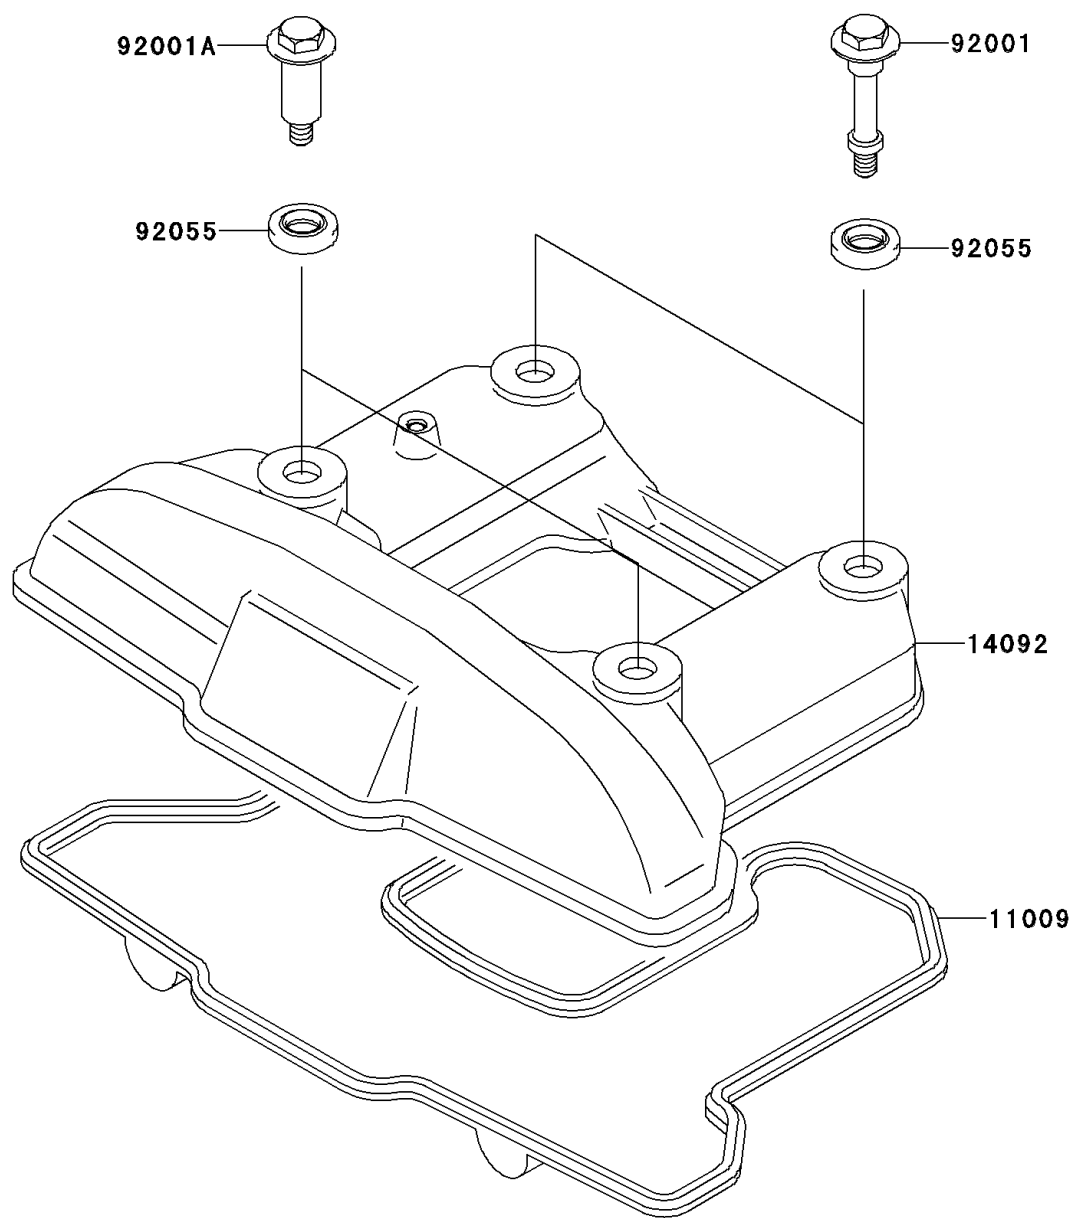

2011 KLR™ 650

PARTS DIAGRAM

Cylinder Head Cover

Kawasaki

Let the Good Times Roll®

E1112

2011 KLR™ 650

PARTS LIST

Cylinder Head Cover

Kawasaki

Let the Good Times Roll®

ITEM NAME

PART NUMBER

QUANTITY
