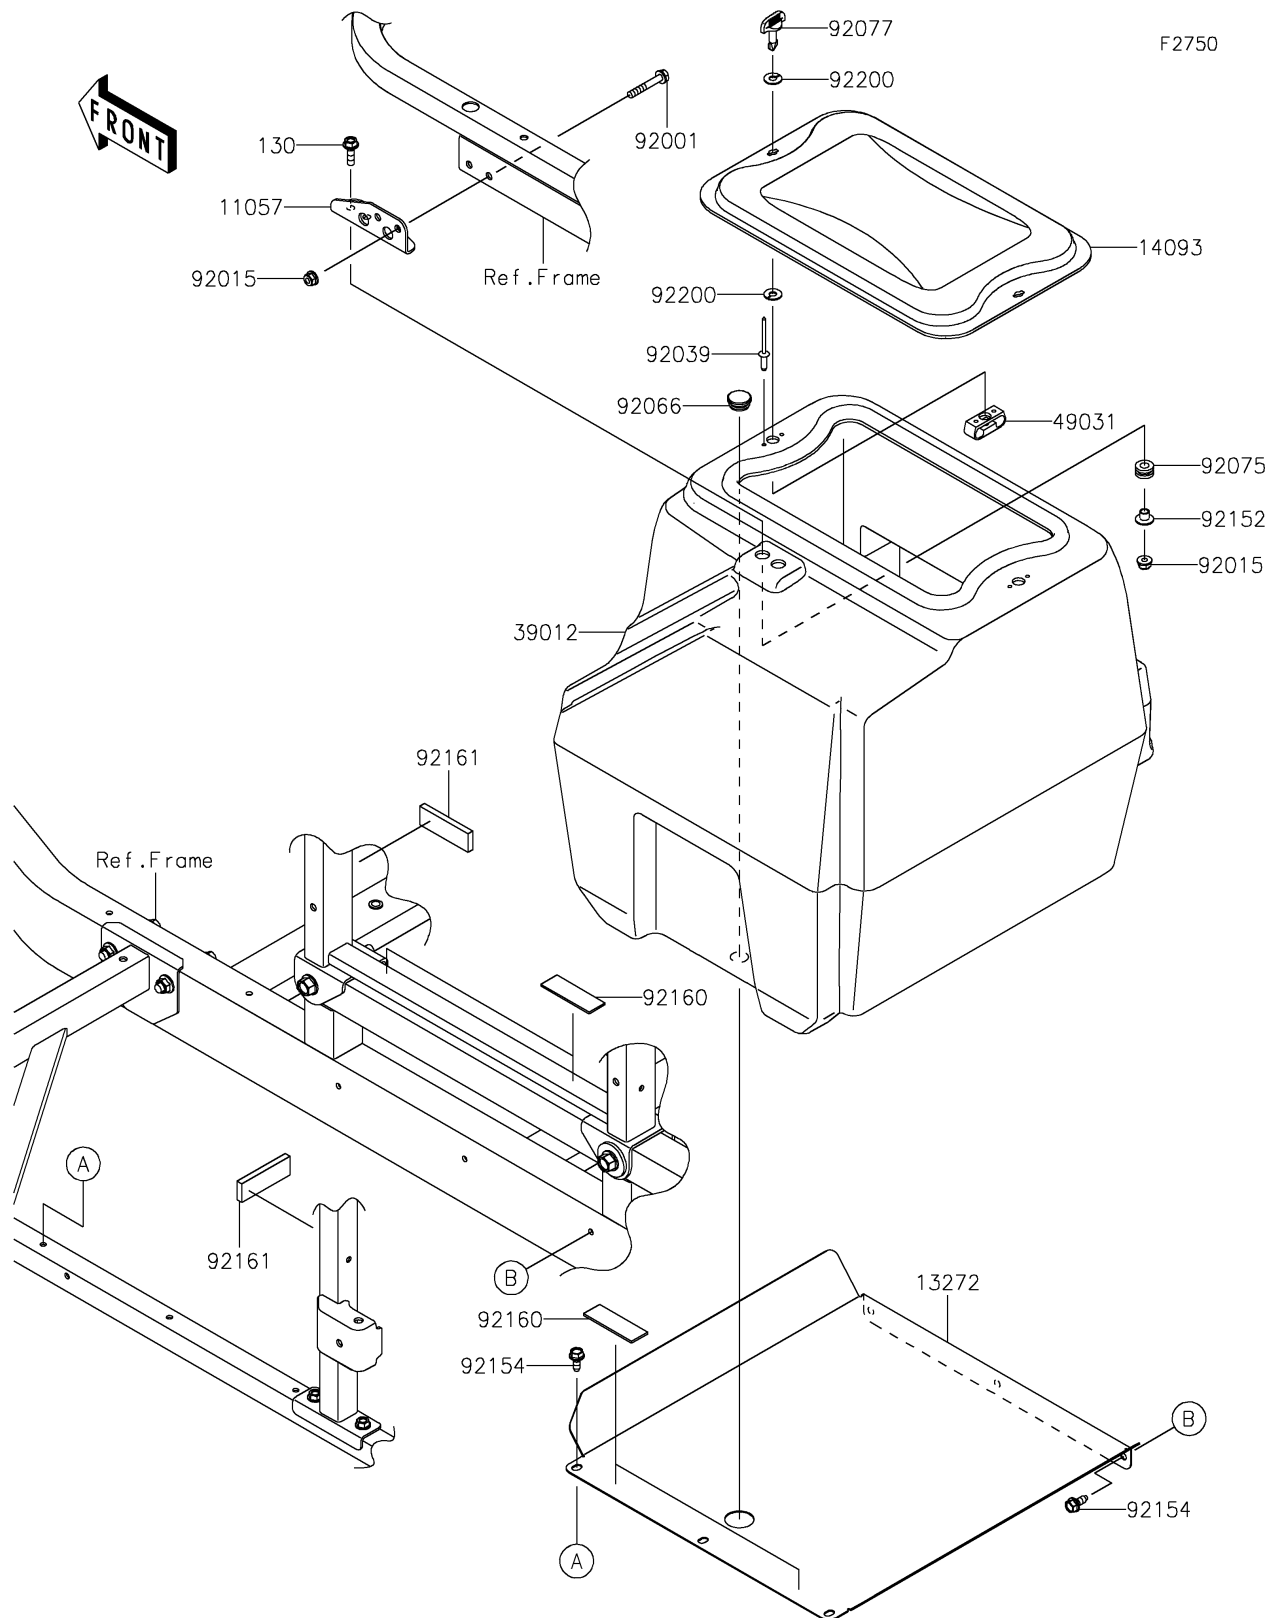

## PARTS DIAGRAM

Other(ARFNN-ASSNL)

## PARTS LIST

Other(ARFNN-ASSNL)

**Kawasaki**  
Let the Good Times Roll®

ITEM NAME	PART NUMBER	QUANTITY
BRACKET,TUB MOUNT (Ref # 11057)	11057-1503	1
PLATE,FLOOR BOTTOM (Ref # 13272)	13272-2205	1
COVER,STORAGE BOX (Ref # 14093)	14093-0523	1
CASE-STORAGE (Ref # 39012)	39012-0046	1
LATCH (Ref # 49031)	49031-0008	2
BOLT,FLANGED,6X38 (Ref # 92001)	92001-1105	2
NUT,LOCK,FLANGED,6MM (Ref # 92015)	92015-1603	4
RIVET,3.2X9.5 (Ref # 92039)	92039-0785	4
PLUG (Ref # 92066)	92066-1306	1
DAMPER (Ref # 92075)	92075-1912	2
KNOB (Ref # 92077)	92077-0030	2
COLLAR,6.3X8.3X9.2 (Ref # 92152)	92152-0237	2
BOLT,6X15.6 (Ref # 92154)	92154-1250	6
DAMPER (Ref # 92160)	92160-1075	4
DAMPER,20X60X6 (Ref # 92161)	92161-1874	2
WASHER (Ref # 92200)	92200-0503	4
BOLT-FLANGED,6X20 (Ref # 130)	130BA0620	2