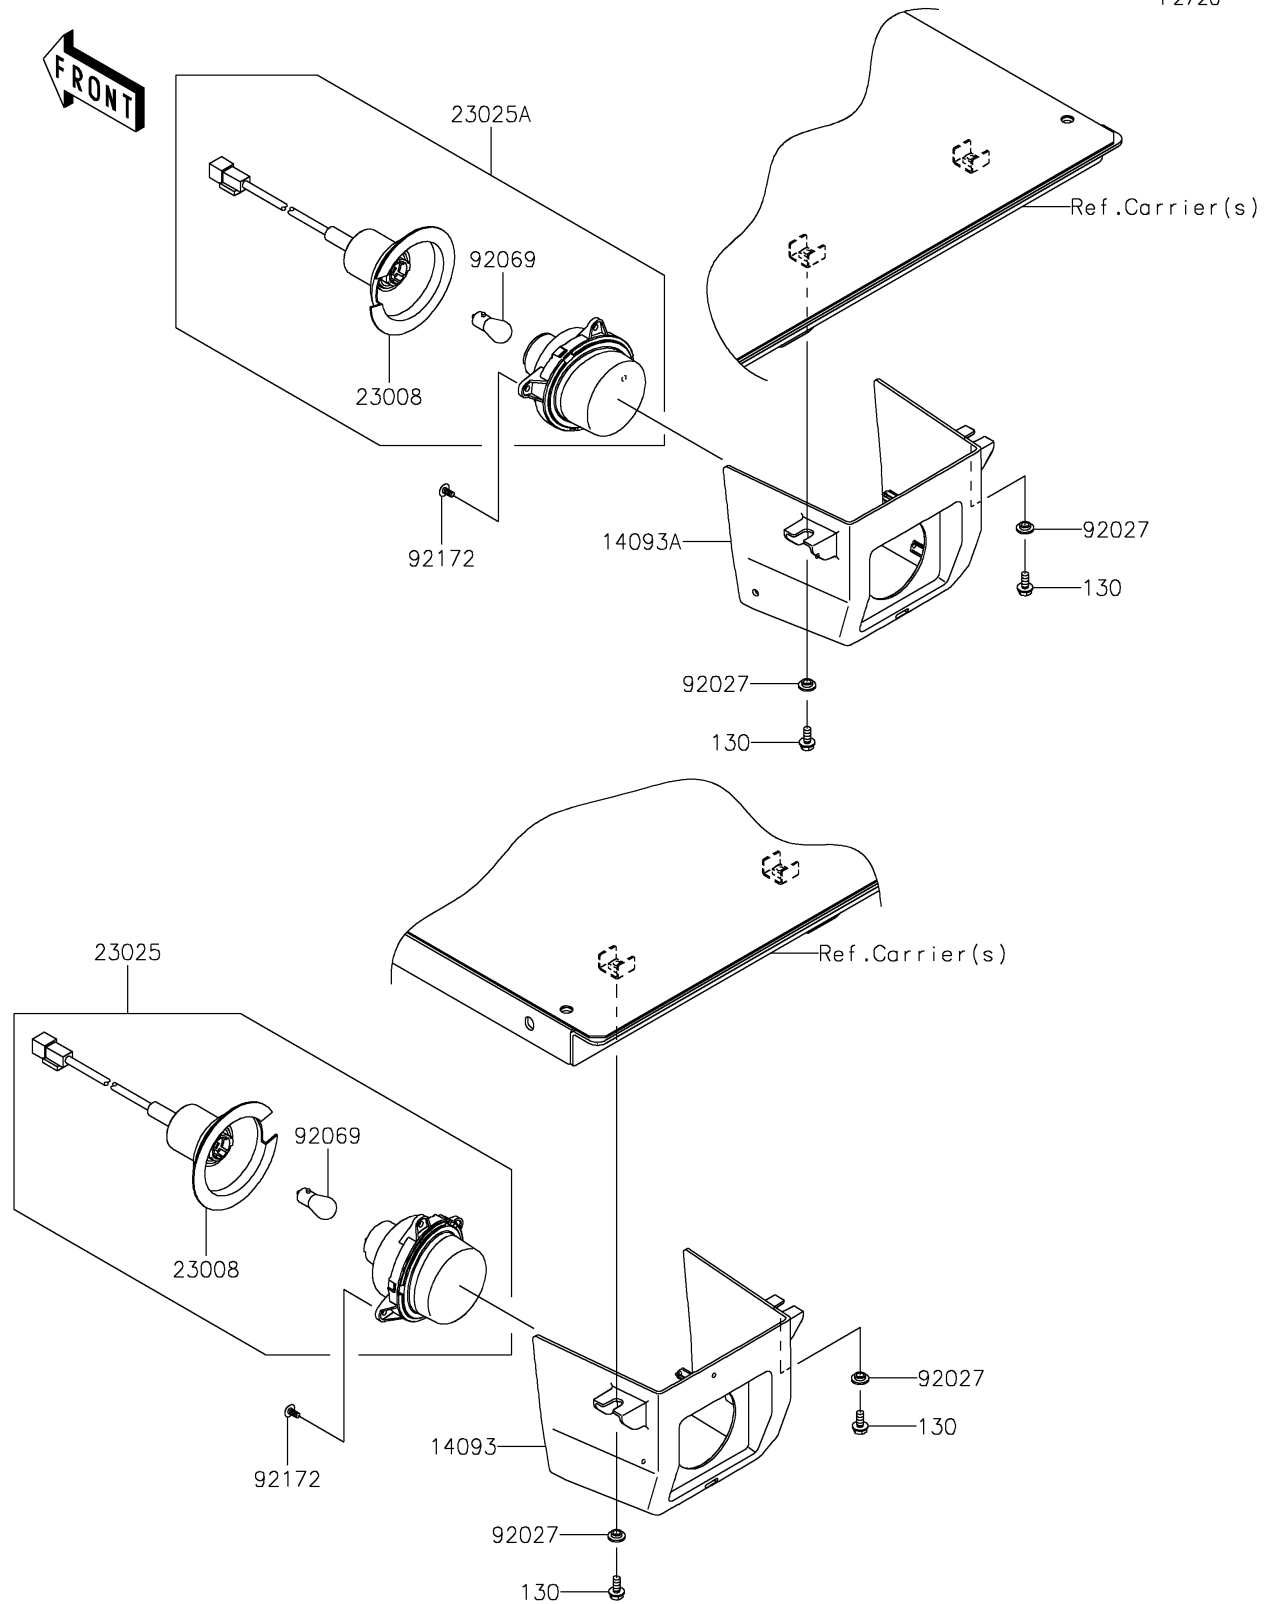

2026 MULE PRO-FXT™ 1000 LE

PARTS DIAGRAM

Taillight(s)

F2720