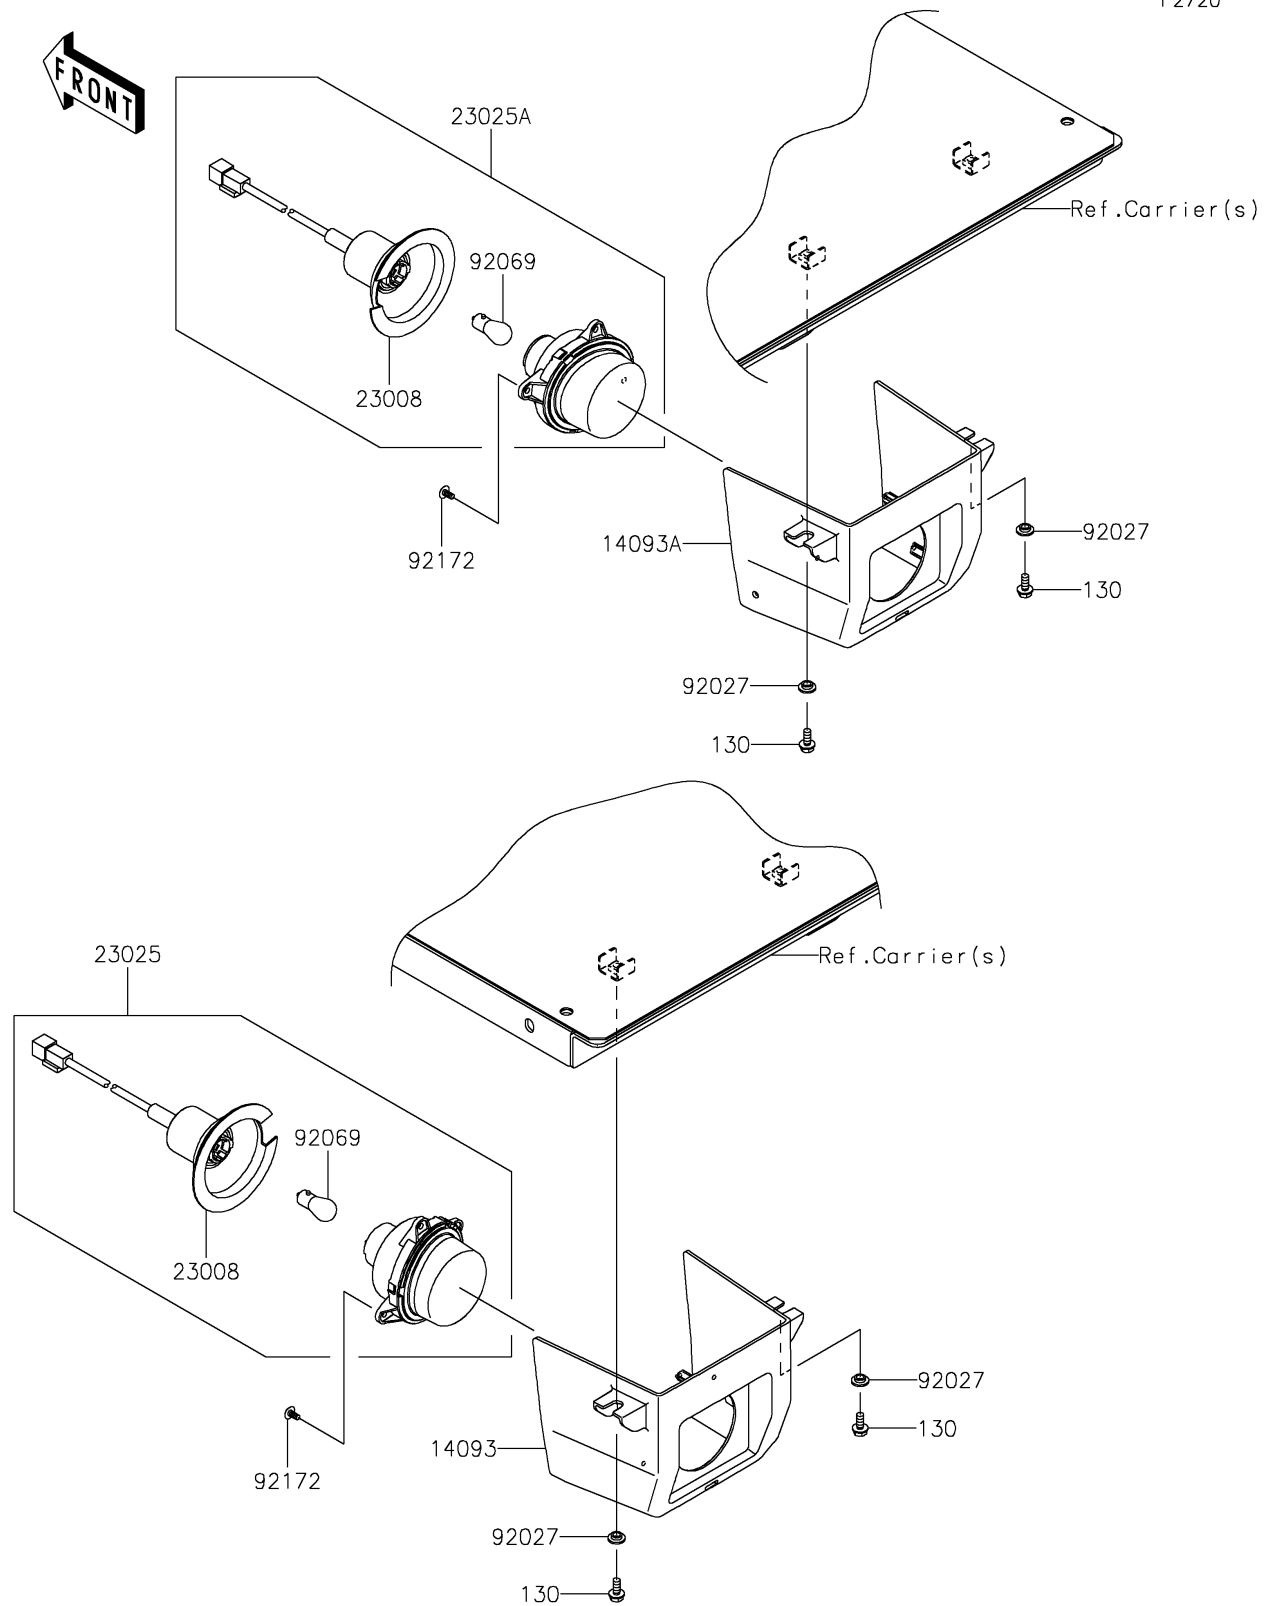

2025 MULE PRO-FXT 1000 LE

PARTS DIAGRAM

Taillight(s)

F2720

2025 MULE PRO-FXT 1000 LE

PARTS LIST

Taillight(s)

ITEM NAME	PART NUMBER	QUANTITY
COVER,TAIL LAMP,LH (Ref # 14093)	14093-0580	1
COVER,TAIL LAMP,RH (Ref # 14093A)	14093-0581	1
SOCKET-ASSY (Ref # 23008)	23008-0162	2
LAMP-TAIL,LH (Ref # 23025)	23025-0334	1
LAMP-TAIL,RH (Ref # 23025A)	23025-0341	1
COLLAR,L=4.6 (Ref # 92027)	92027-1168	4
BULB,12V 21/5W (Ref # 92069)	92069-0072	2
SCREW,TAPPING,5X10 (Ref # 92172)	92172-0262	6
BOLT-FLANGED,6X14 (Ref # 130)	130BA0614	4