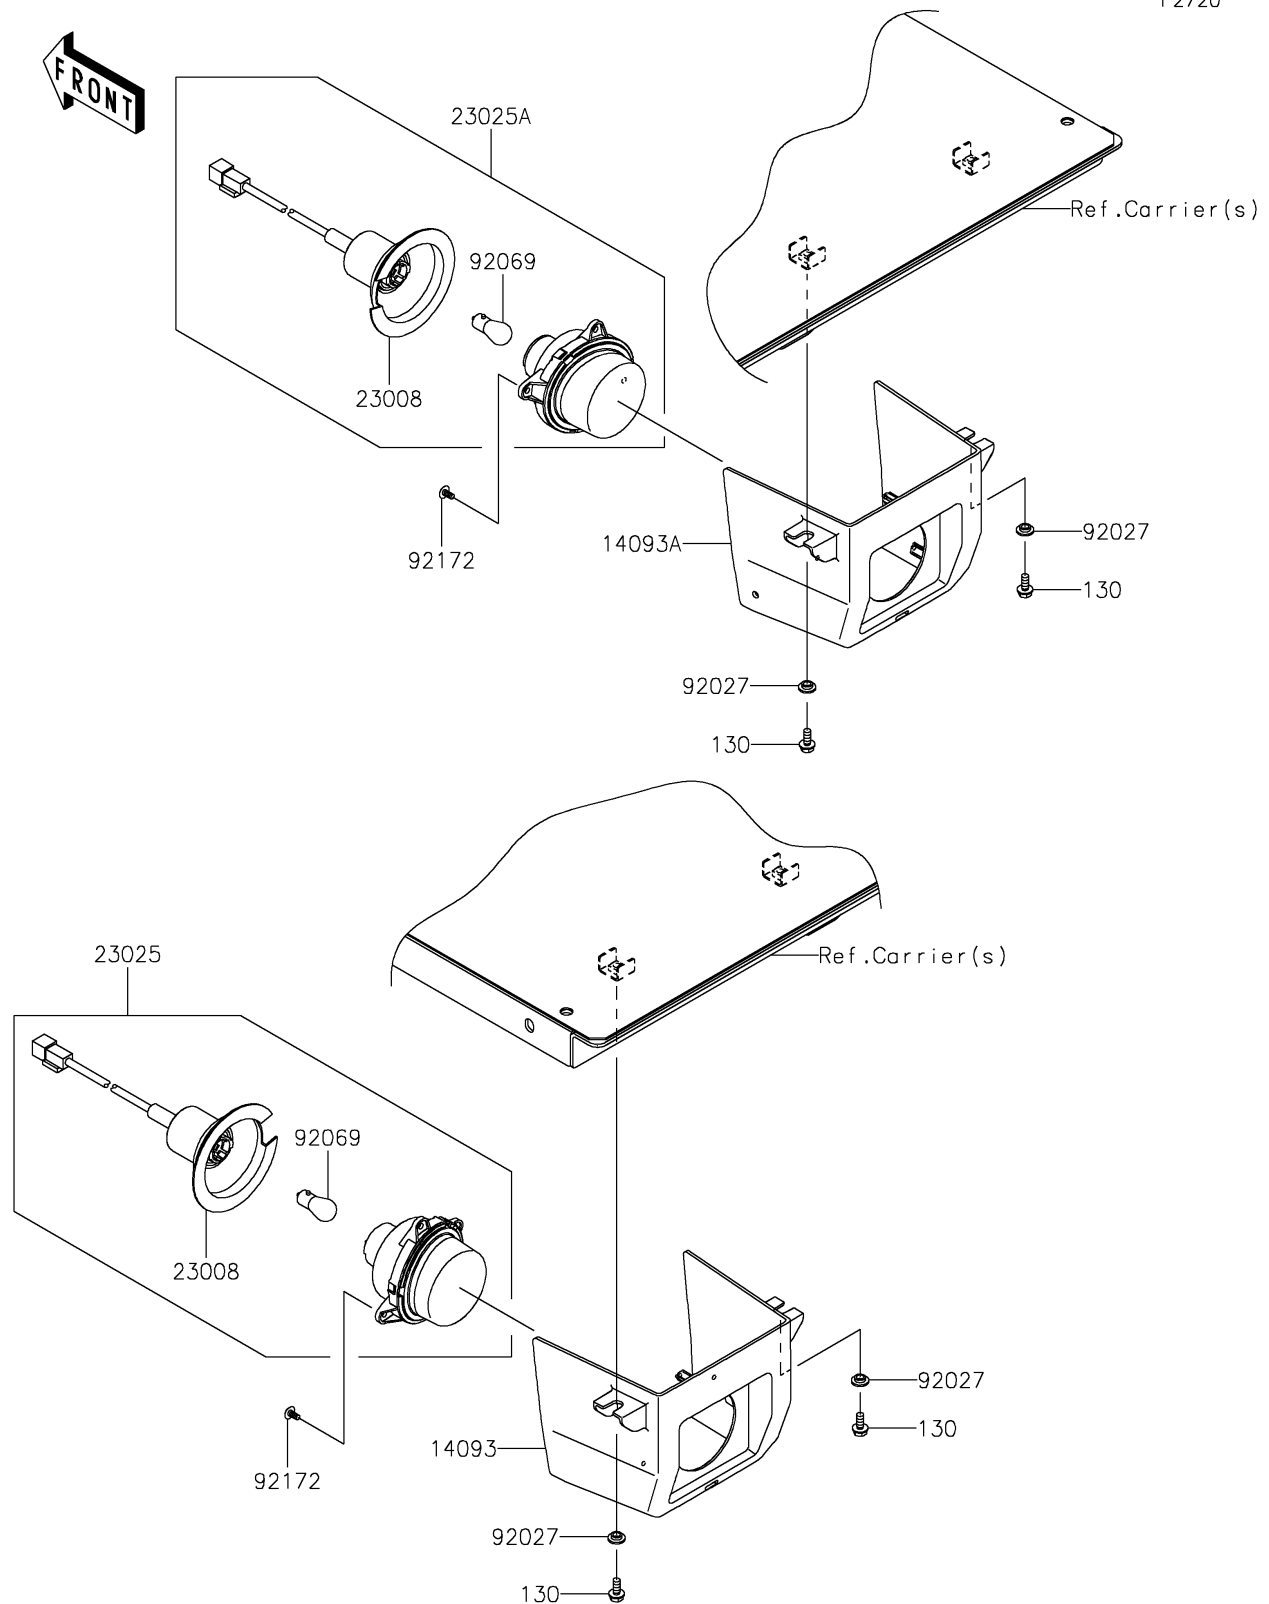

2024 MULE PRO-FXT™ 1000 LE

PARTS DIAGRAM

Taillight(s)

F2720