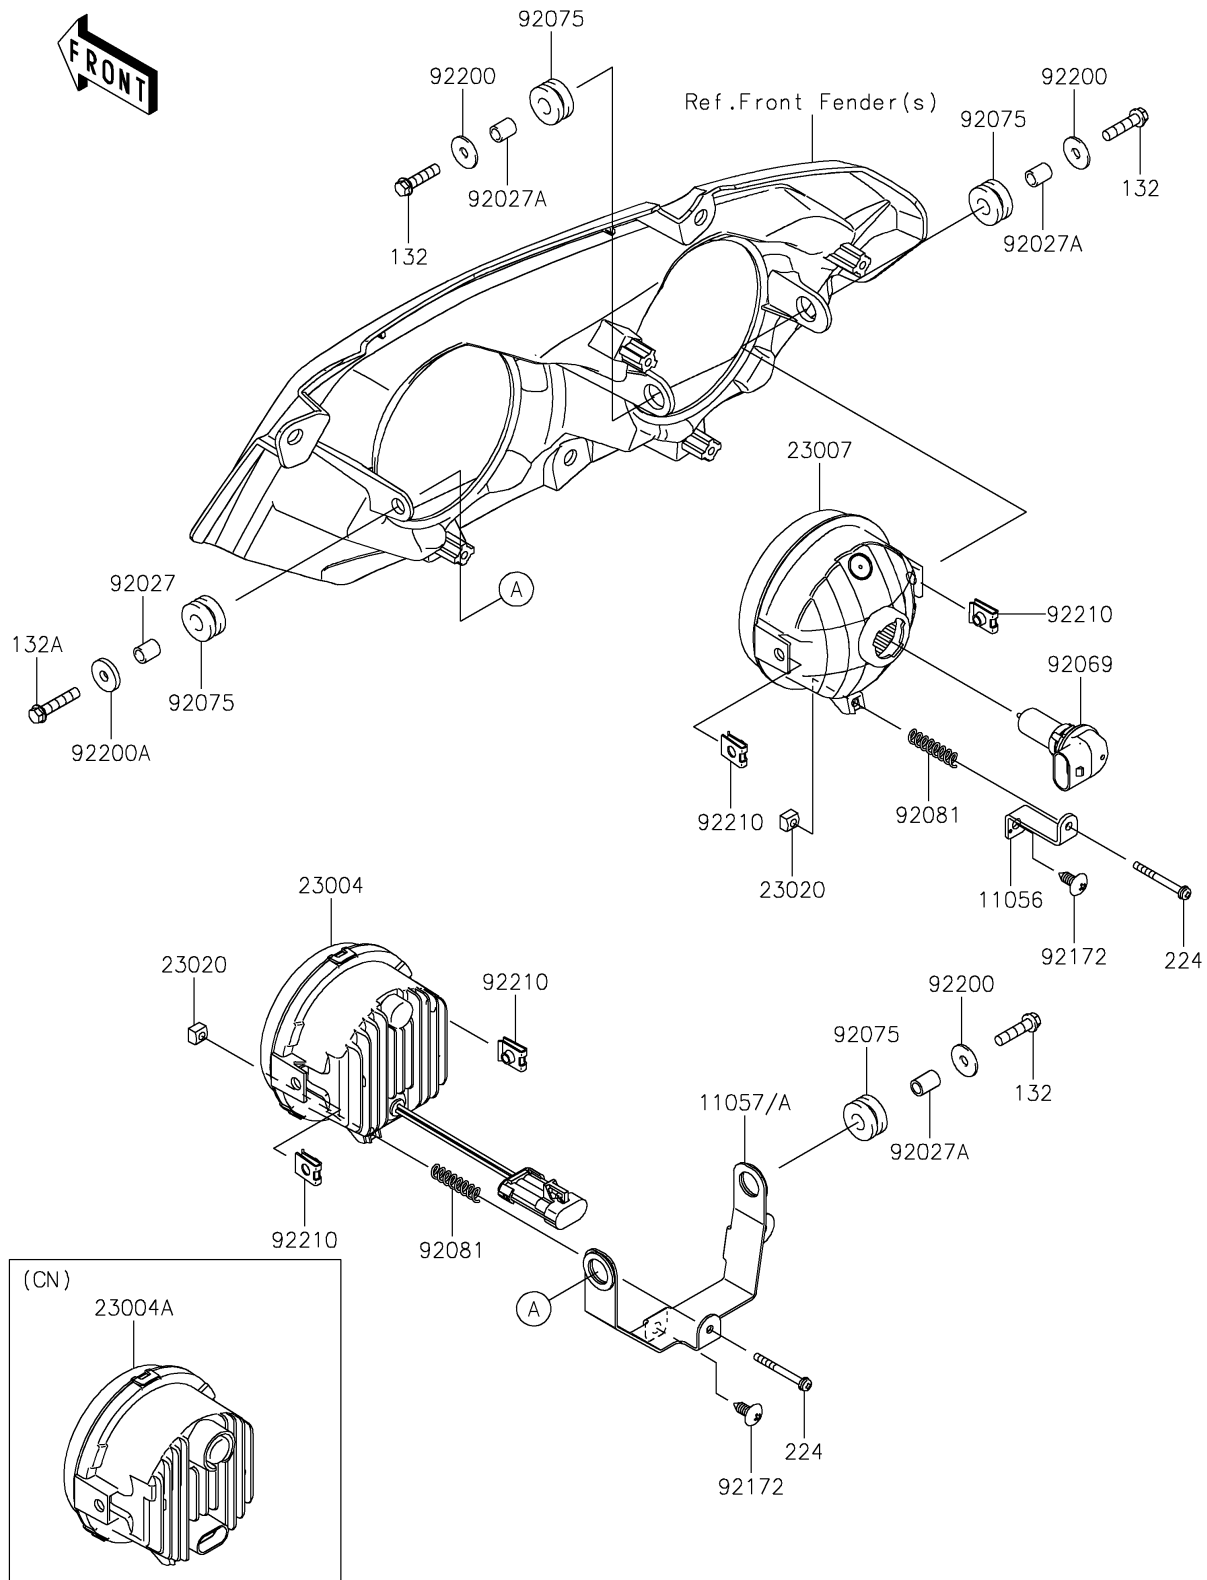

2026 MULE PRO-FXT™ 1000 LE

PARTS DIAGRAM

Headlight(s)

F2710

2026 MULE PRO-FXT™ 1000 LE

PARTS LIST

Headlight(s)

ITEM NAME	PART NUMBER	QUANTITY
BRACKET (Ref # 11056)	11056-2933	2
BRACKET,LED HL,LH (Ref # 11057)	11057-0755	1
BRACKET,LED HL,RH (Ref # 11057A)	11057-0783	1
LAMP-HEAD,LED (Ref # 23004A)	23004-0448	2
LENS-COMP,HEAD LAMP (Ref # 23007)	23007-0220	2
NUT,4MM,FOCUS ADJUST (Ref # 23020)	23020-018	4
COLLAR,6.8X10X14.5 (Ref # 92027)	92027-156	2
COLLAR,6.8X10X12 (Ref # 92027A)	92027-162	6
BULB,12V 35/35W (Ref # 92069)	92069-0102	2
DAMPER,10X24X12 (Ref # 92075)	92075-1690	8
SPRING,FOCUS ADJUST (Ref # 92081)	92081-1896	4
SCREW,6X16 (Ref # 92172)	92172-0284	4
WASHER,6.5X20X1.6 (Ref # 92200)	92200-0283	6
WASHER,6.5X20X3.2 (Ref # 92200A)	92200-0359	2
NUT (Ref # 92210)	92210-1125	8
BOLT-FLANGED-SMALL,6X25 (Ref # 132)	132BA0625	6
BOLT-FLANGED-SMALL,6X30 (Ref # 132A)	132BA0630	2
SCREW-PAN-WP-CROS (Ref # 224)	224AA0440	4