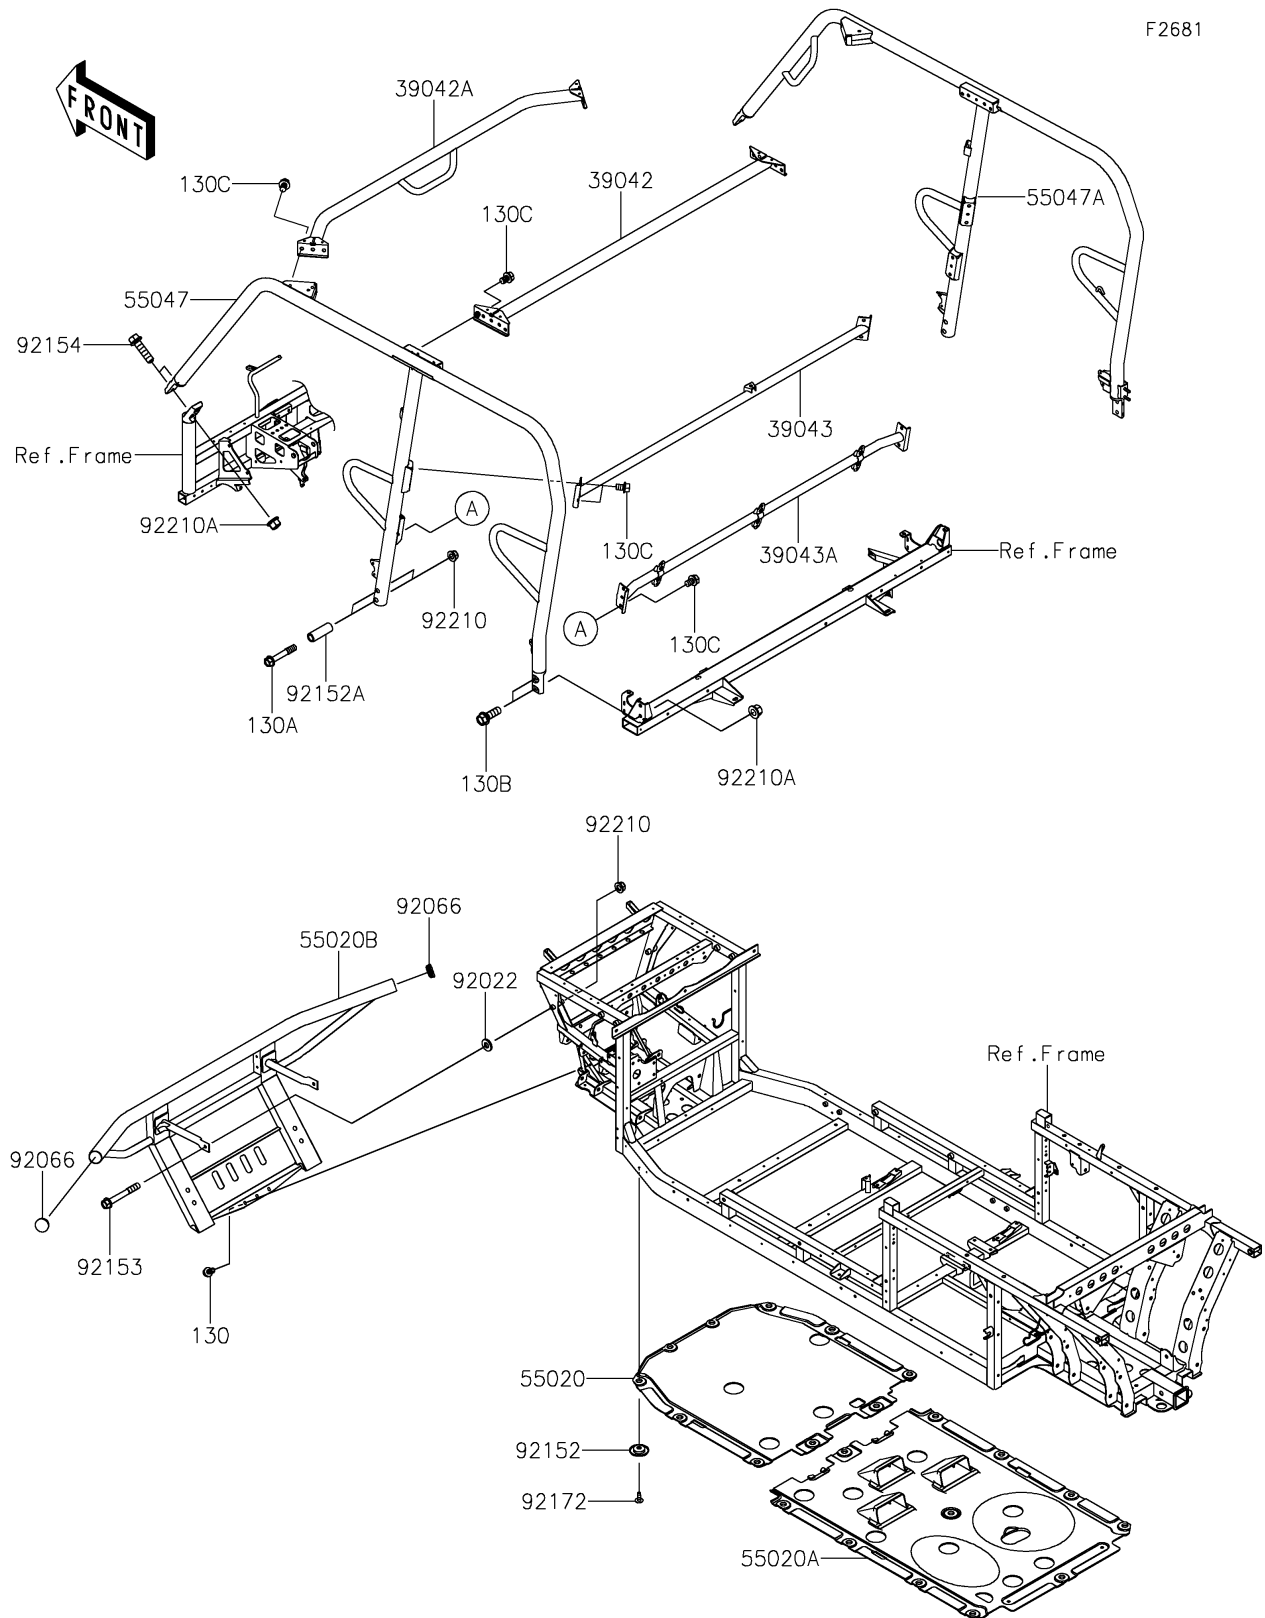

## PARTS DIAGRAM

### Guards/Cab Frame

F2681

## PARTS LIST

### Guards/Cab Frame

ITEM NAME	PART NUMBER	QUANTITY
CROSSMEMBER,RR,T.BLACK (Ref # 39042)	39042-0015-388	1
CROSSMEMBER,FR,T.BLACK (Ref # 39042A)	39042-0016-388	1
CROSSMEMBER-COMP,B-P.,UPP,BLK (Ref # 39043)	39043-0016-388	1
CROSSMEMBER-COMP,B-P.,LWR,BLK (Ref # 39043A)	39043-0017-388	1
GUARD,SKID PLATE (Ref # 55020)	55020-0934	1
GUARD,SKID PLATE (Ref # 55020A)	55020-0935	1
GUARD,FR,T.BLACK (Ref # 55020B)	55020-2424-388	1
BAR-COMP,LH,T.BLACK (Ref # 55047)	55047-0361-388	1
BAR-COMP,RH,T.BLACK (Ref # 55047A)	55047-0415-388	1
WASHER,10X22X3 (Ref # 92022)	92022-1365	2
PLUG (Ref # 92066)	92066-0769	2
COLLAR (Ref # 92152)	92152-0784	21
COLLAR,10.5X16X47 (Ref # 92152A)	92152-1800	4
BOLT,FLANGED,10X75 (Ref # 92153)	92153-1384	2
BOLT,FLANGED,12X45 (Ref # 92154)	92154-1420	4
SCREW,TAPPING,6X16 (Ref # 92172)	92172-0739	21
NUT,LOCK,FLANGED,10MM (Ref # 92210)	92210-0276	6
NUT,12MM (Ref # 92210A)	92210-0603	8
BOLT-FLANGED,8X16 (Ref # 130)	130BA0816	3
BOLT-FLANGED,10X60 (Ref # 130A)	130BA1060	4
BOLT-FLANGED,12X35 (Ref # 130B)	130BA1235	4
BOLT-FLANGED,10X14 (Ref # 130C)	130CA1014	20