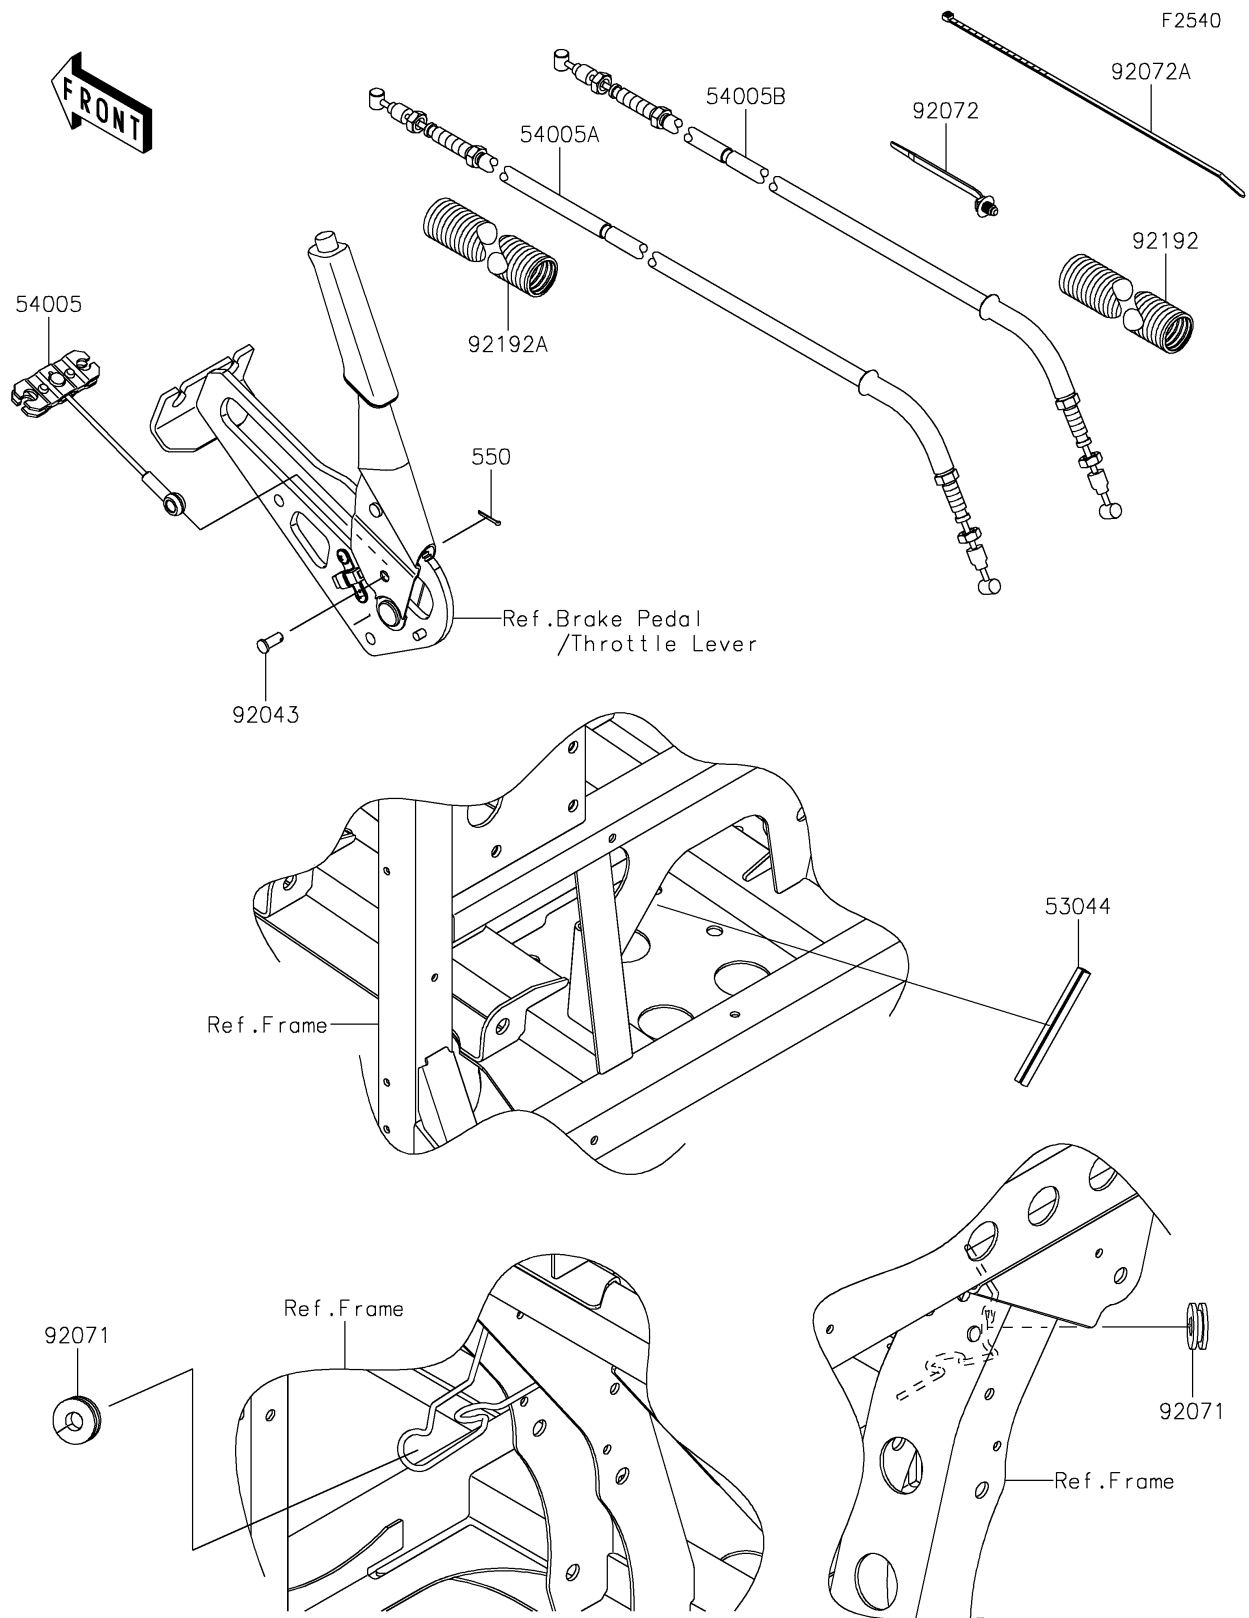

2025 MULE PRO-FXT 1000 LE

PARTS DIAGRAM

Cables

2025 MULE PRO-FXT 1000 LE

PARTS LIST

Cables

| ITEM NAME | PART NUMBER | QUANTITY |
|--|-------------|----------|
| TRIM,L=111 (Ref # 53044) | 53044-7502 | 1 |
| CABLE-BRAKE,PARKING,FR (Ref # 54005) | 54005-0035 | 1 |
| CABLE-BRAKE,PARKING,LH (Ref # 54005A) | 54005-0039 | 1 |
| CABLE-BRAKE,PARKING,RH (Ref # 54005B) | 54005-0040 | 1 |
| PIN (Ref # 92043) | 92043-1039 | 1 |
| GROMMET (Ref # 92071) | 92071-0029 | 2 |
| BAND,OS170-FT7(BLACK) (Ref # 92072) | 92072-1414 | 9 |
| BAND,L=292.1 (Ref # 92072A) | 92072-3509 | 6 |
| TUBE,CONVOLUTED,25.1X30X260 (Ref # 92192) | 92192-1363 | 1 |
| TUBE,CONVOLUTED,25.1X30X210 (Ref # 92192A) | 92192-1391 | 1 |
| PIN-COTTER,2.5X18 (Ref # 550) | 550AA2518 | 1 |