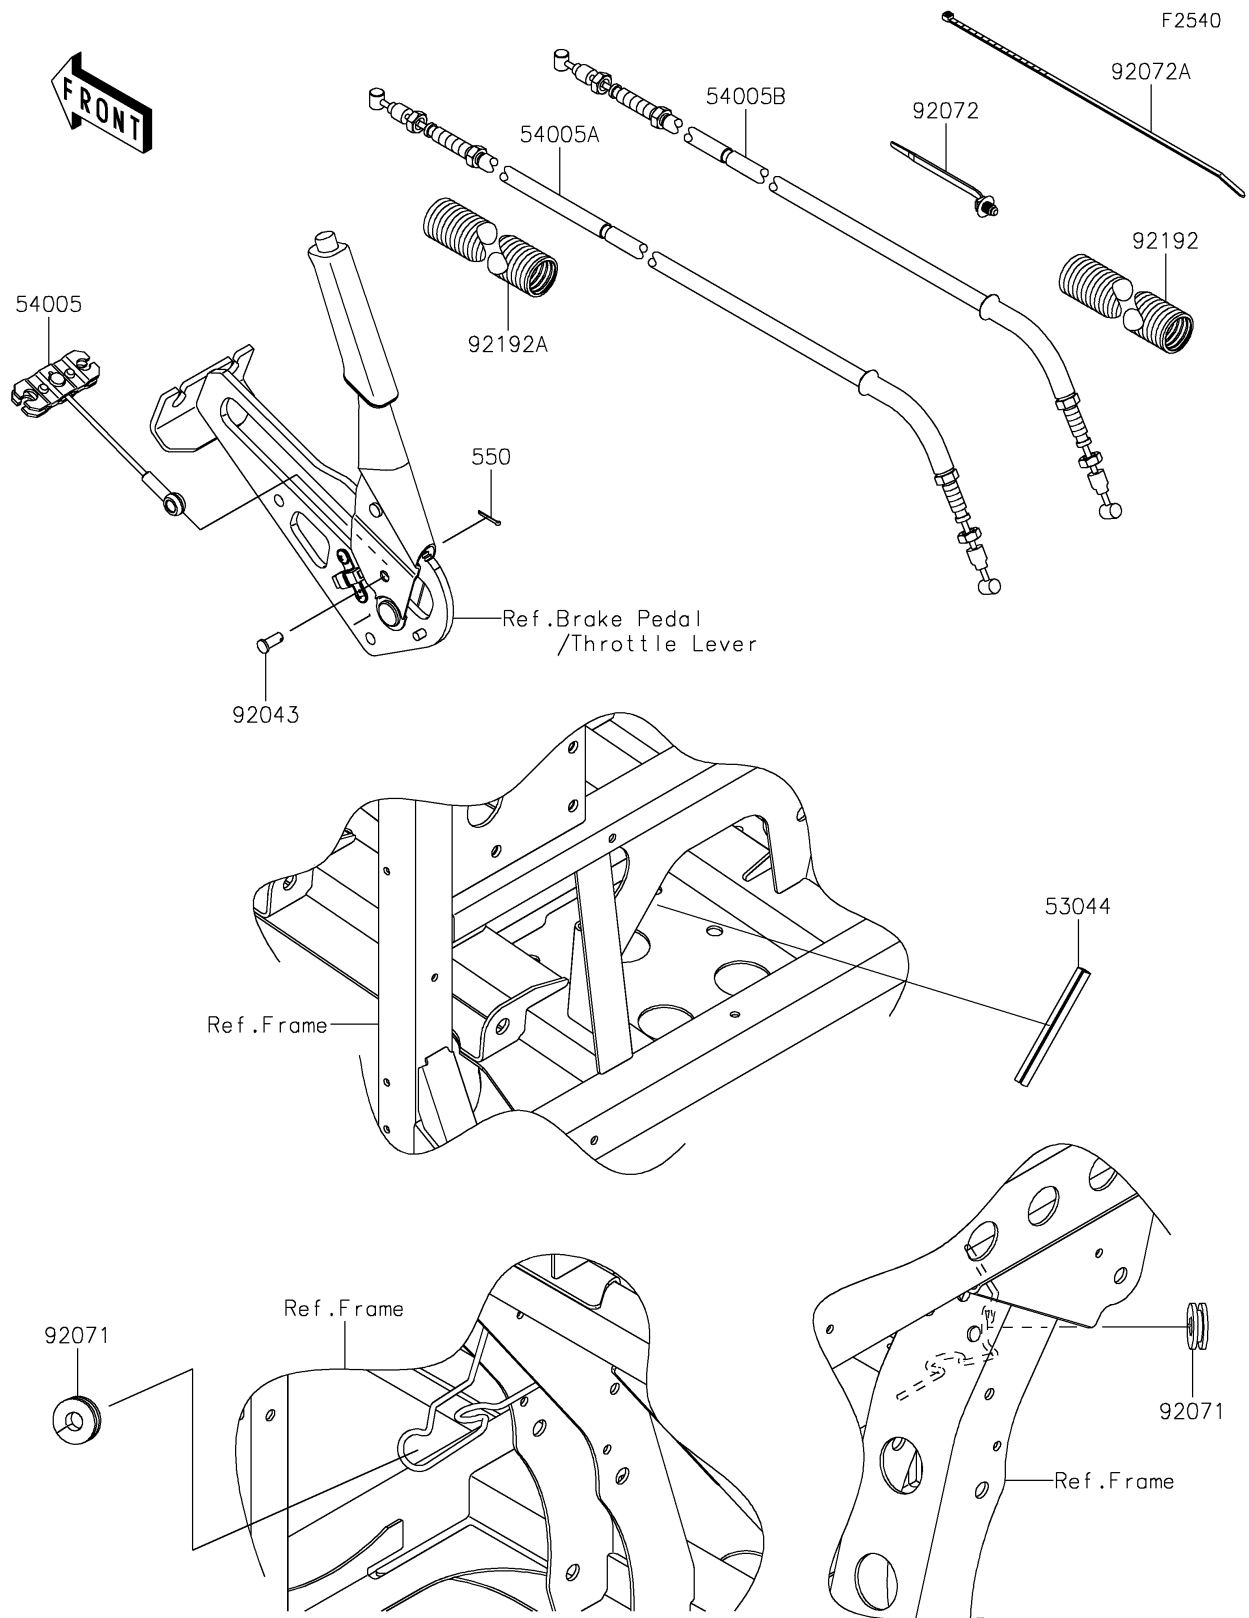

2024 MULE PRO-FXT™ 1000 LE

PARTS DIAGRAM

Cables

2024 MULE PRO-FXT™ 1000 LE

PARTS LIST

Cables

ITEM NAME	PART NUMBER	QUANTITY
TRIM,L=111 (Ref # 53044)	53044-7502	1
CABLE-BRAKE,PARKING,FR (Ref # 54005)	54005-0035	1
CABLE-BRAKE,PARKING,LH (Ref # 54005A)	54005-0039	1
CABLE-BRAKE,PARKING,RH (Ref # 54005B)	54005-0040	1
PIN (Ref # 92043)	92043-1039	1
GROMMET (Ref # 92071)	92071-0029	2
BAND,OS170-FT7(BLACK) (Ref # 92072)	92072-1414	9
BAND,L=292.1 (Ref # 92072A)	92072-3509	6
TUBE,CONVOLUTED,25.1X30X260 (Ref # 92192)	92192-1363	1
TUBE,CONVOLUTED,25.1X30X210 (Ref # 92192A)	92192-1391	1
PIN-COTTER,2.5X18 (Ref # 550)	550AA2518	1