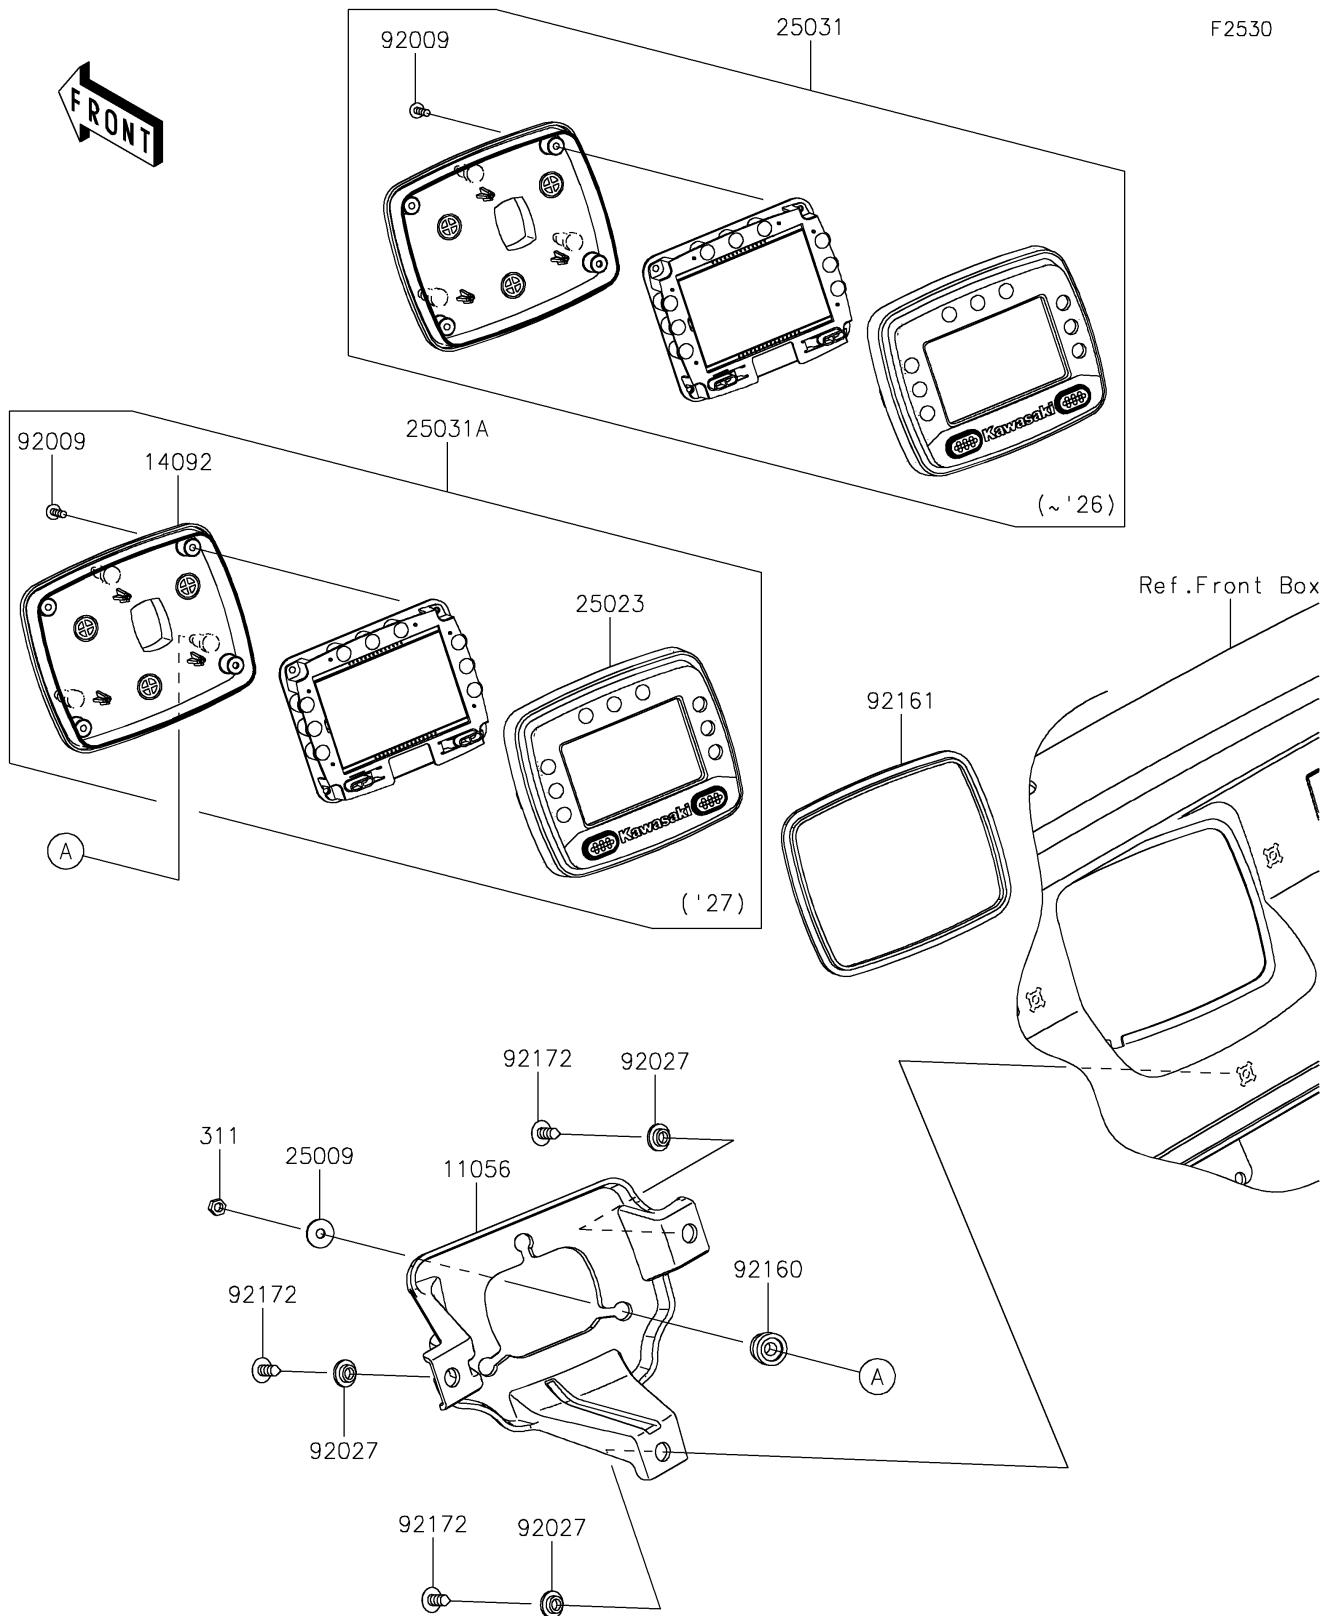

2026 MULE PRO-FXT™ 1000 LE

PARTS DIAGRAM

Meter(s)

2026 MULE PRO-FXT™ 1000 LE

PARTS LIST

Meter(s)

ITEM NAME	PART NUMBER	QUANTITY
BRACKET,METER (Ref # 11056)	11056-2956	1
WASHER,5.2X16X1.2 (Ref # 25009)	25009-004	3
METER-ASSY,LCD (Ref # 25031)	25031-1319	1
SCREW,TAPPING,3X12 (Ref # 92009)	92009-1255	4
COLLAR,L=4.6 (Ref # 92027)	92027-1168	3
DAMPER (Ref # 92160)	92160-1460	3
DAMPER,METER (Ref # 92161)	92161-0906	1
SCREW,6X16 (Ref # 92172)	92172-0284	3
NUT-HEX,5MM (Ref # 311)	311AB0500	3