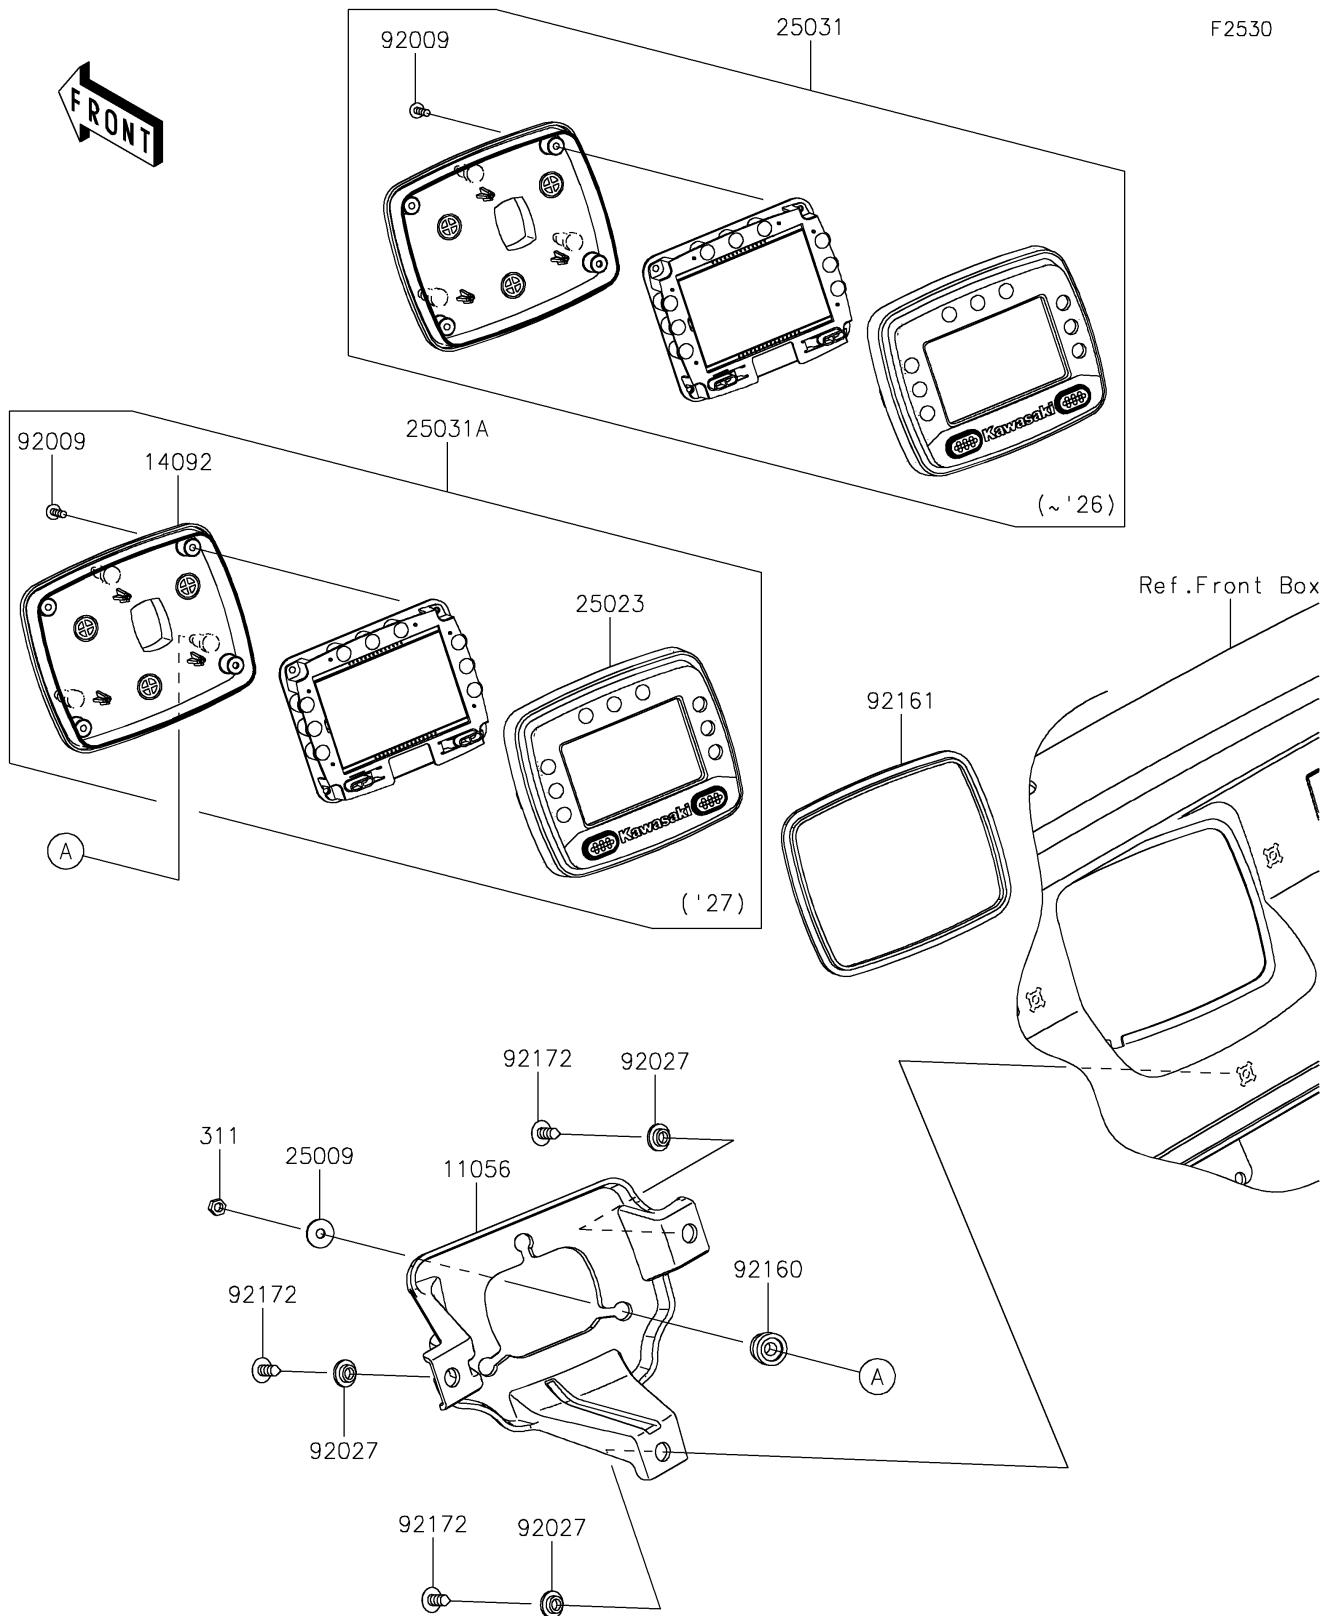

2024 MULE PRO-FXT™ 1000 LE

PARTS DIAGRAM

Meter(s)

2024 MULE PRO-FXT™ 1000 LE

PARTS LIST

Meter(s)

ITEM NAME	PART NUMBER	QUANTITY
BRACKET,METER (Ref # 11056)	11056-2956	1
WASHER,5.2X16X1.2 (Ref # 25009)	25009-004	3
METER-ASSY,LCD (Ref # 25031)	25031-1319	1
SCREW,TAPPING,3X12 (Ref # 92009)	92009-1255	4
COLLAR,L=4.6 (Ref # 92027)	92027-1168	3
DAMPER (Ref # 92160)	92160-1460	3
DAMPER,METER (Ref # 92161)	92161-0906	1
SCREW,6X16 (Ref # 92172)	92172-0284	3
NUT-HEX,5MM (Ref # 311)	311AB0500	3