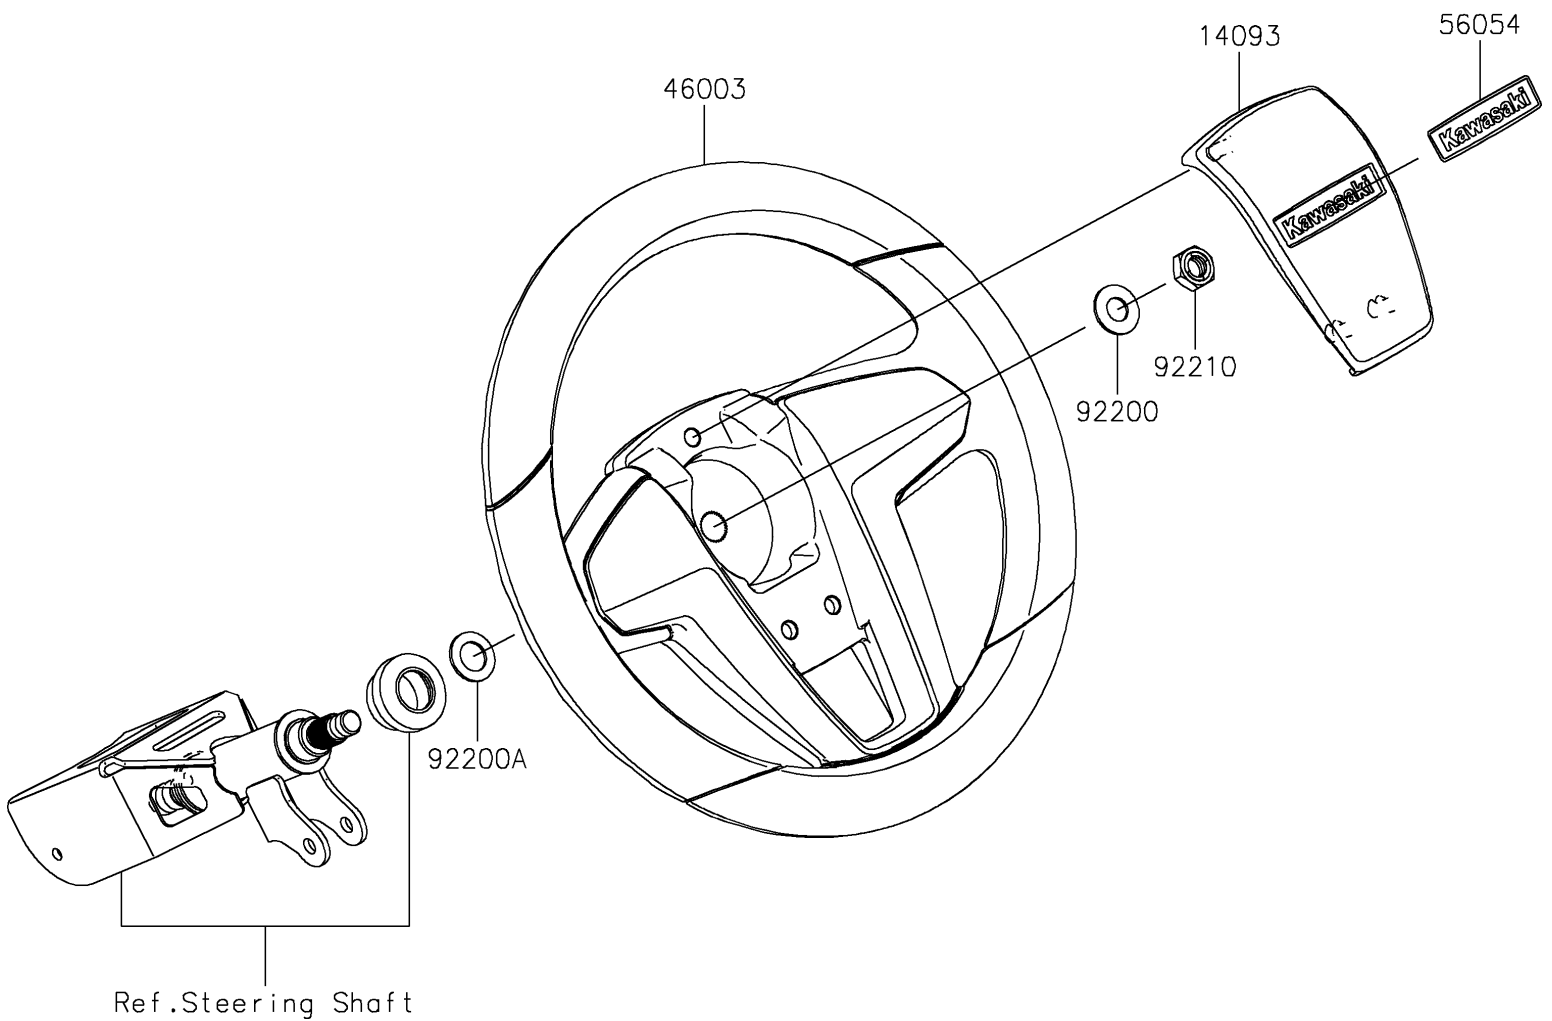

2026 MULE PRO-FXT™ 1000 LE

PARTS DIAGRAM

Steering Wheel

F2311

2026 MULE PRO-FXT™ 1000 LE

PARTS LIST

Steering Wheel

ITEM NAME	PART NUMBER	QUANTITY
COVER,HORN SWITCH (Ref # 14093)	14093-1144	1
HANDLE (Ref # 46003)	46003-0808	1
MARK,CENTER LOGO,KAWASAKI (Ref # 56054)	56054-2907	1
WASHER,12.1X25X1.6 (Ref # 92200)	92200-0455	1
WASHER,15X25X1.6 (Ref # 92200A)	92200-0460	1
NUT,LOCK,12MM (Ref # 92210)	92210-1249	1