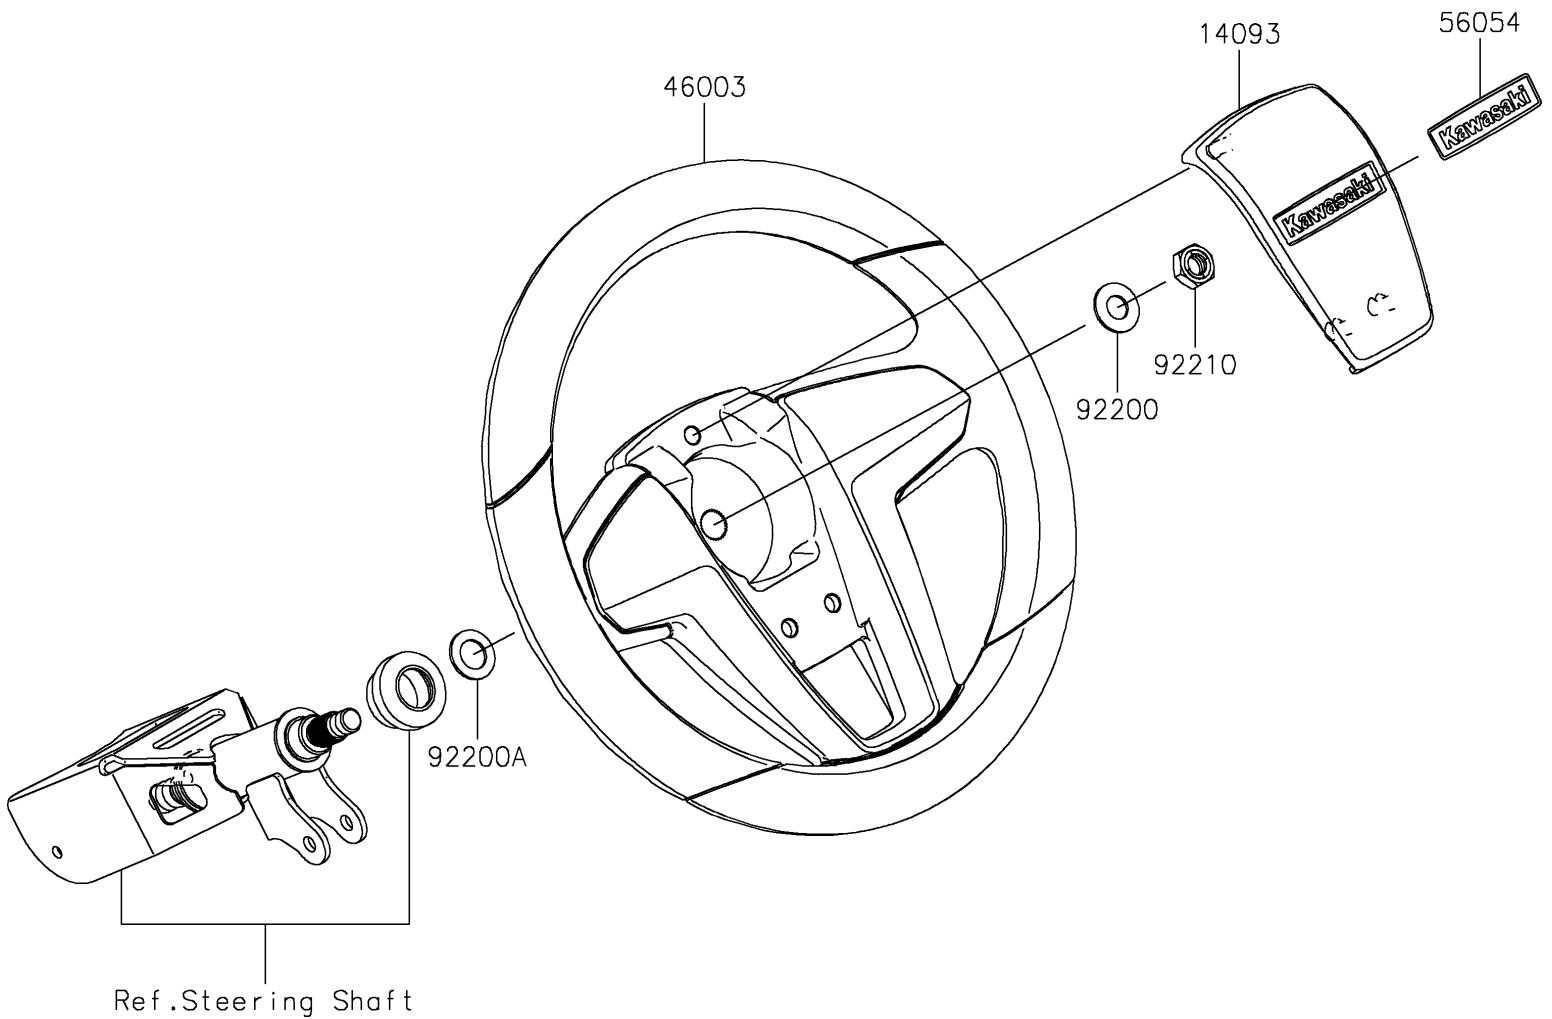

2024 MULE PRO-FXT™ 1000 LE

PARTS DIAGRAM

Steering Wheel

F2311

2024 MULE PRO-FXT™ 1000 LE

PARTS LIST

Steering Wheel

ITEM NAME	PART NUMBER	QUANTITY
COVER,HORN SWITCH (Ref # 14093)	14093-1144	1
HANDLE (Ref # 46003)	46003-0808	1
MARK,CENTER LOGO,KAWASAKI (Ref # 56054)	56054-2907	1
WASHER,12.1X25X1.6 (Ref # 92200)	92200-0455	1
WASHER,15X25X1.6 (Ref # 92200A)	92200-0460	1
NUT,LOCK,12MM (Ref # 92210)	92210-1249	1